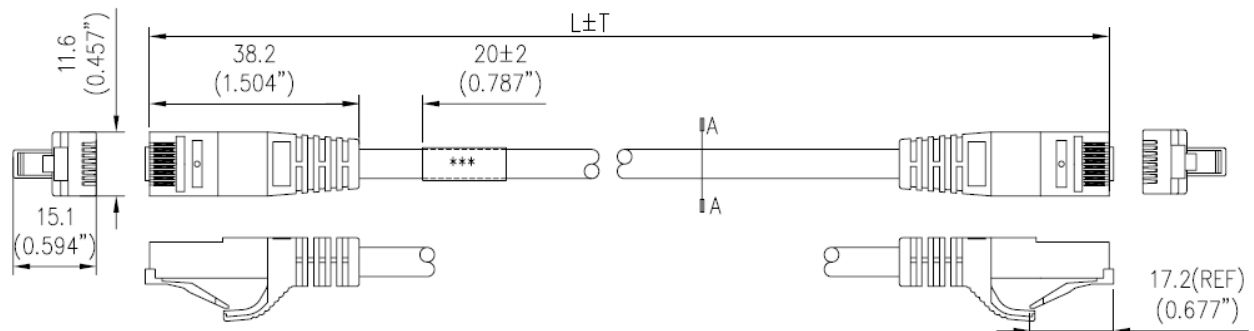

Specifications: Cat5e Booted Unshielded (UTP) Network Patch Cables

Electrical Characteristics:

Conductor DC Resistance:	9.38Ω/100m (maximum)
Impedance:	100Ω
Capacitance:	5600pf/100m
Propagation Delay:	545ns/100m (maximum)
Delay Skew:	45ns/100m (maximum)

Physical Characteristics:

Wiring Scheme:	T568B
Temperature Rating:	60°C
Voltage Rating:	30V
Approvals:	CE
Warranty:	Lifetime
Package Type:	Polybag

Conductor (4 Pair):

Conductor:	24AWG (7/0.20 BC)
Insulation:	HD-PE ID: $\varnothing 0.95 \pm 0.02$
Twist Pair:	Orange, White/Orange, Blue, White/Blue, Green, White/Green, Brown, White/Brown

Conductor (Qty 2):

Connector Type:	8P8C (RJ45)
Gender:	Male
Contacts:	Gold Plated 50μ
Hood:	Molded PVC, UL94V-0

Overall Cable

Jacket:	PVC
OD:	5.3 ± 0.15