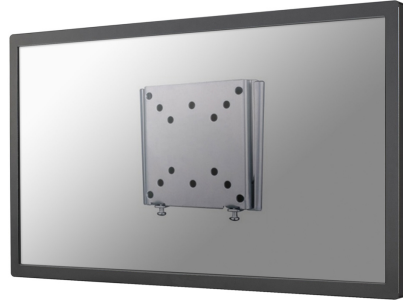

FPMA-W25

SPECIFICATIONS

GENERAL

Min. screen size*	10 inch
Max. screen size*	30 inch
Min. weight	0 kg (per screen)
Max. weight	30 kg (per screen)
Screens	1
VESA minimum	50x50 mm
VESA maximum	100x100 mm
Distance to wall	1,5 cm

FUNCTIONALITY

Type	Fixed
Adjustment type	None

INFORMATION

Color	Silver
Main material	Steel
Warranty	5 year
EAN code	8717371441319

*Please note: The inch sizes stated are just an indication, combined with the weight and VESA sizes. The maximum weight and VESA size are absolute restrictions for the products and should not be exceeded.

NEOMOUNTS BY NEWSTAR TV/MONITOR WALL

Neomounts

Neomounts

Neomounts by Newstar TV/Monitor Ultrathin Wall Mount (fixed) for 10"-30" Screen - Silver

The Neomounts by Newstar wall mount, model FPMA-W25 is a fixed wall mount for flat screens up to 30". This mount is a great choice when you want the ultimate viewing flexibility with your flat screen. Depth of this mount is 1,5 centimetres.

Neomounts by Newstar FPMA-W25 is suitable for screens up to 30" (76 cm). The weight capacity of this product is 30 kg each screen. The wall mount is suitable for screens that meet VESA hole pattern 50x50 to 100x100mm. Different hole patterns can be covered using Neomounts by Newstar VESA adapter plates.