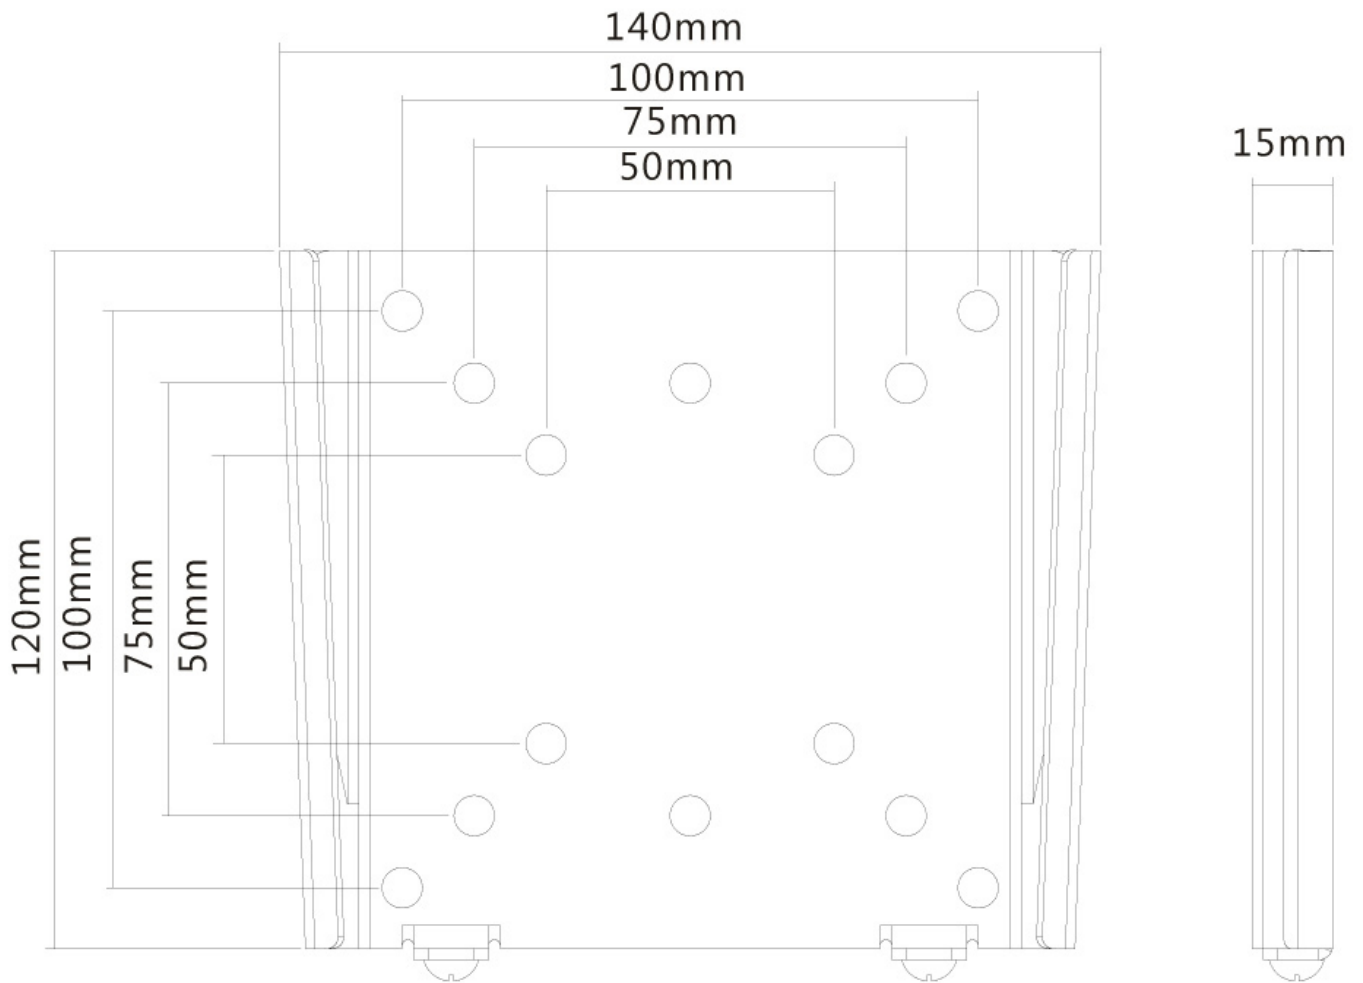

FPMA-W25

NEOMOUNTS BY NEWSTAR TV/MONITOR WALL

Neomounts