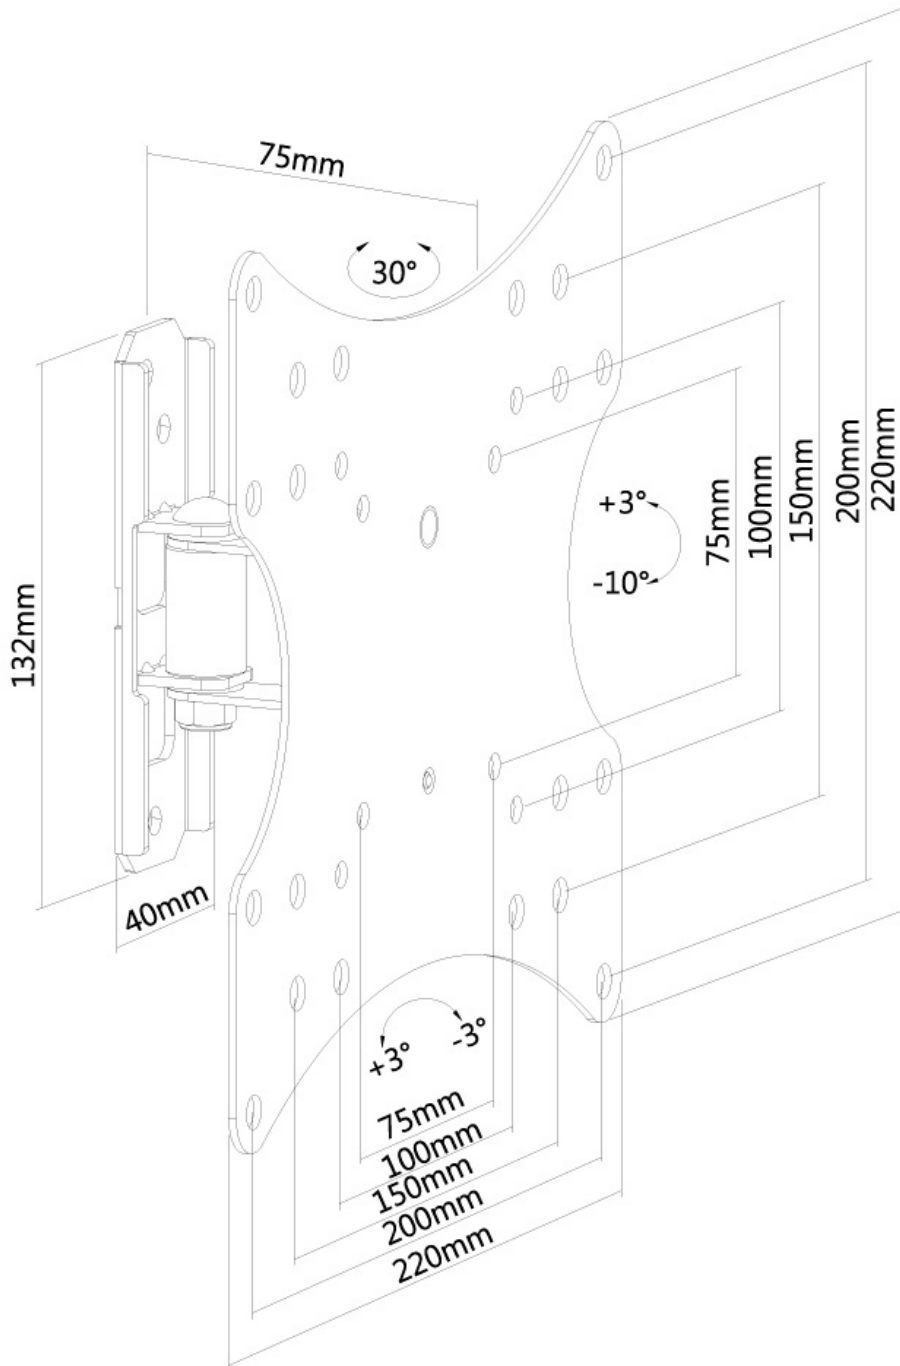

FPMA-W115

NEOMOUNTS BY NEWSTAR TV WALL MOUNT

Neomounts