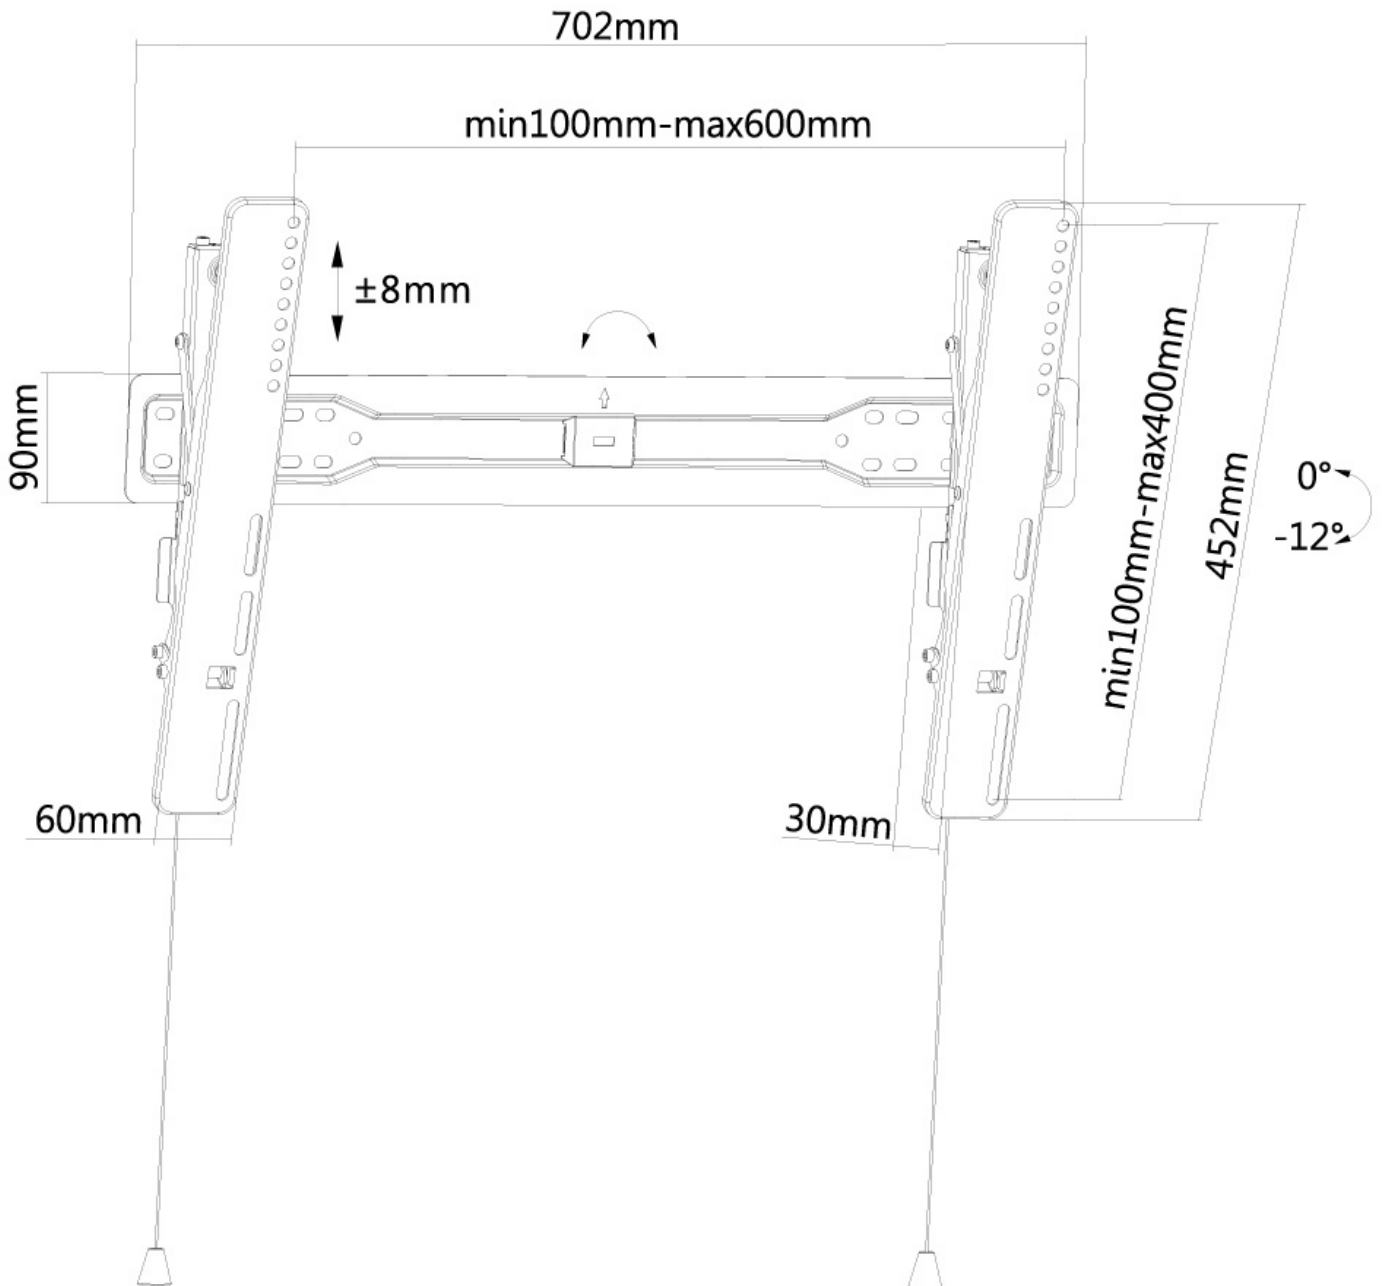

LED-W650BLACK

NEOMOUNTS BY NEWSTAR TV WALL MOUNT

Neomounts