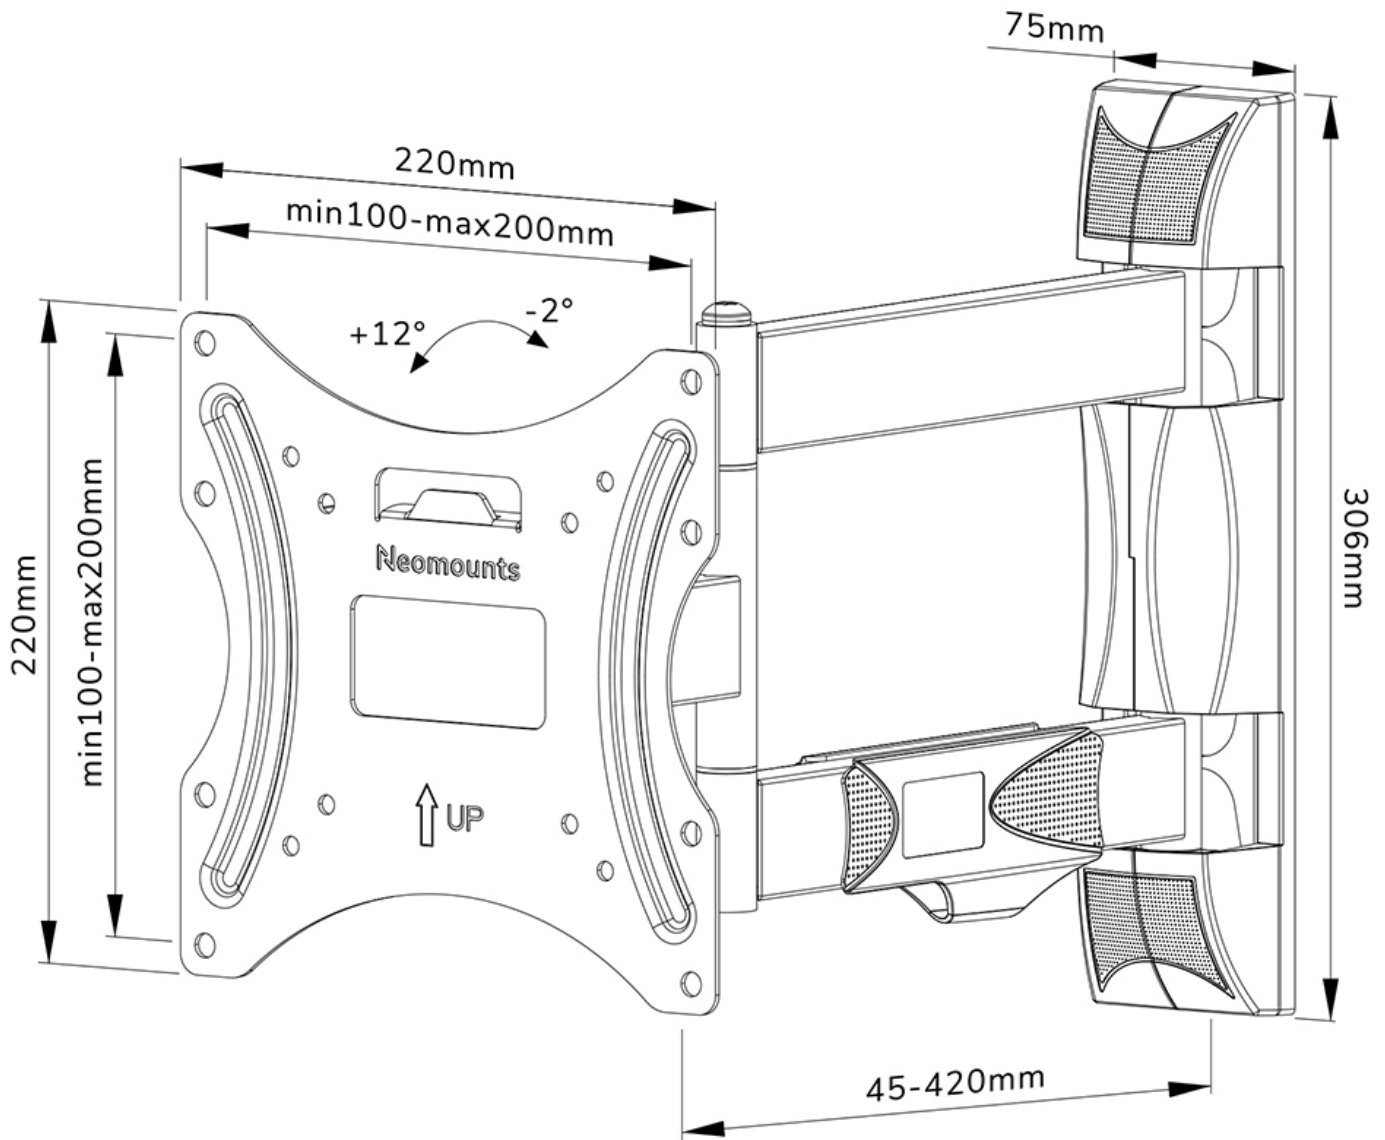

WL40-550BL12

NEOMOUNTS BY NEWSTAR TV WALL MOUNT

Neomounts