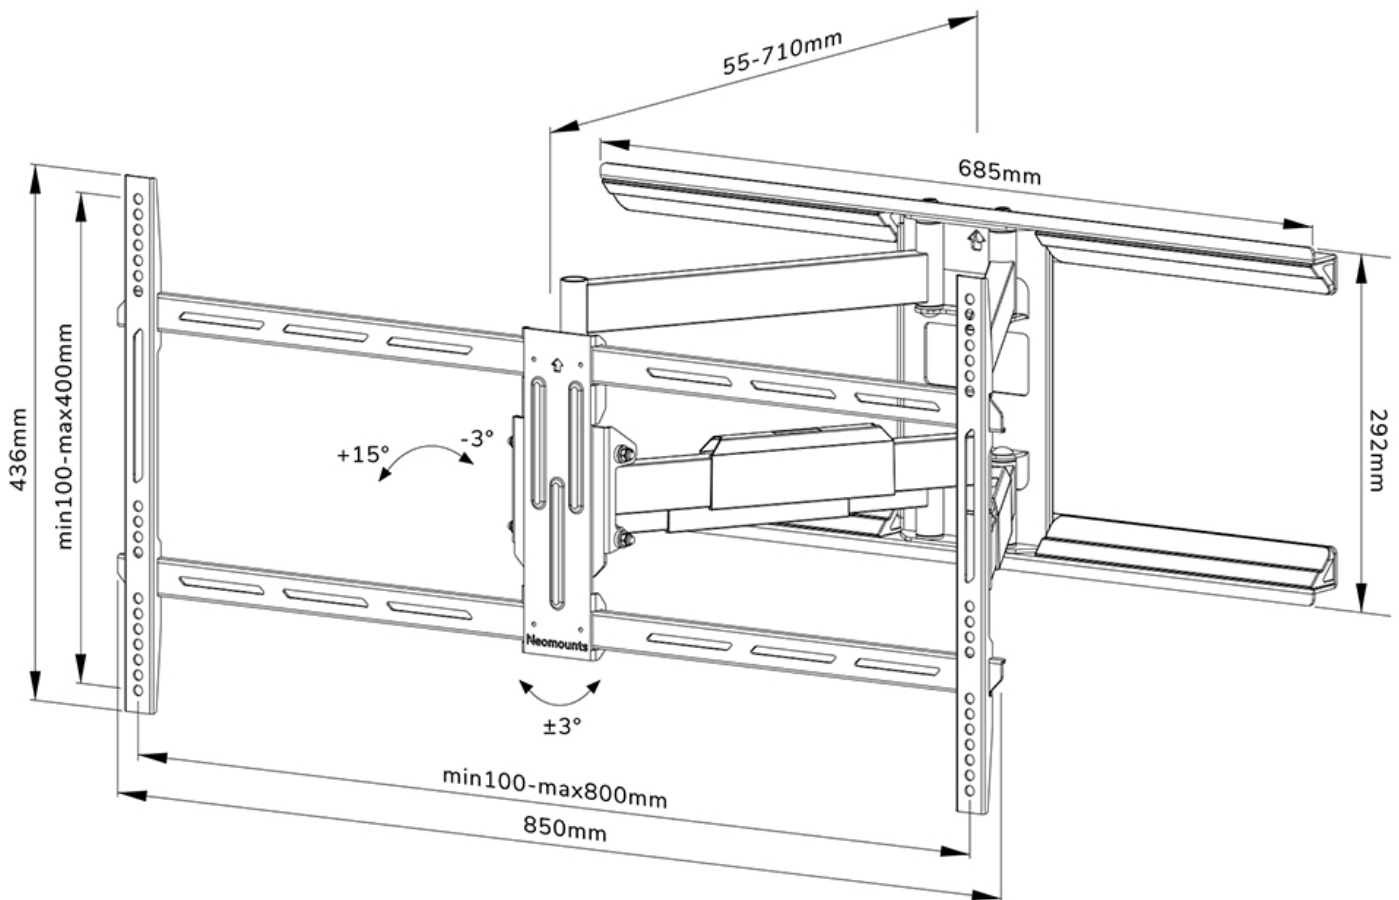

WL40-550BL18

NEOMOUNTS BY NEWSTAR TV WALL MOUNT

Neomounts