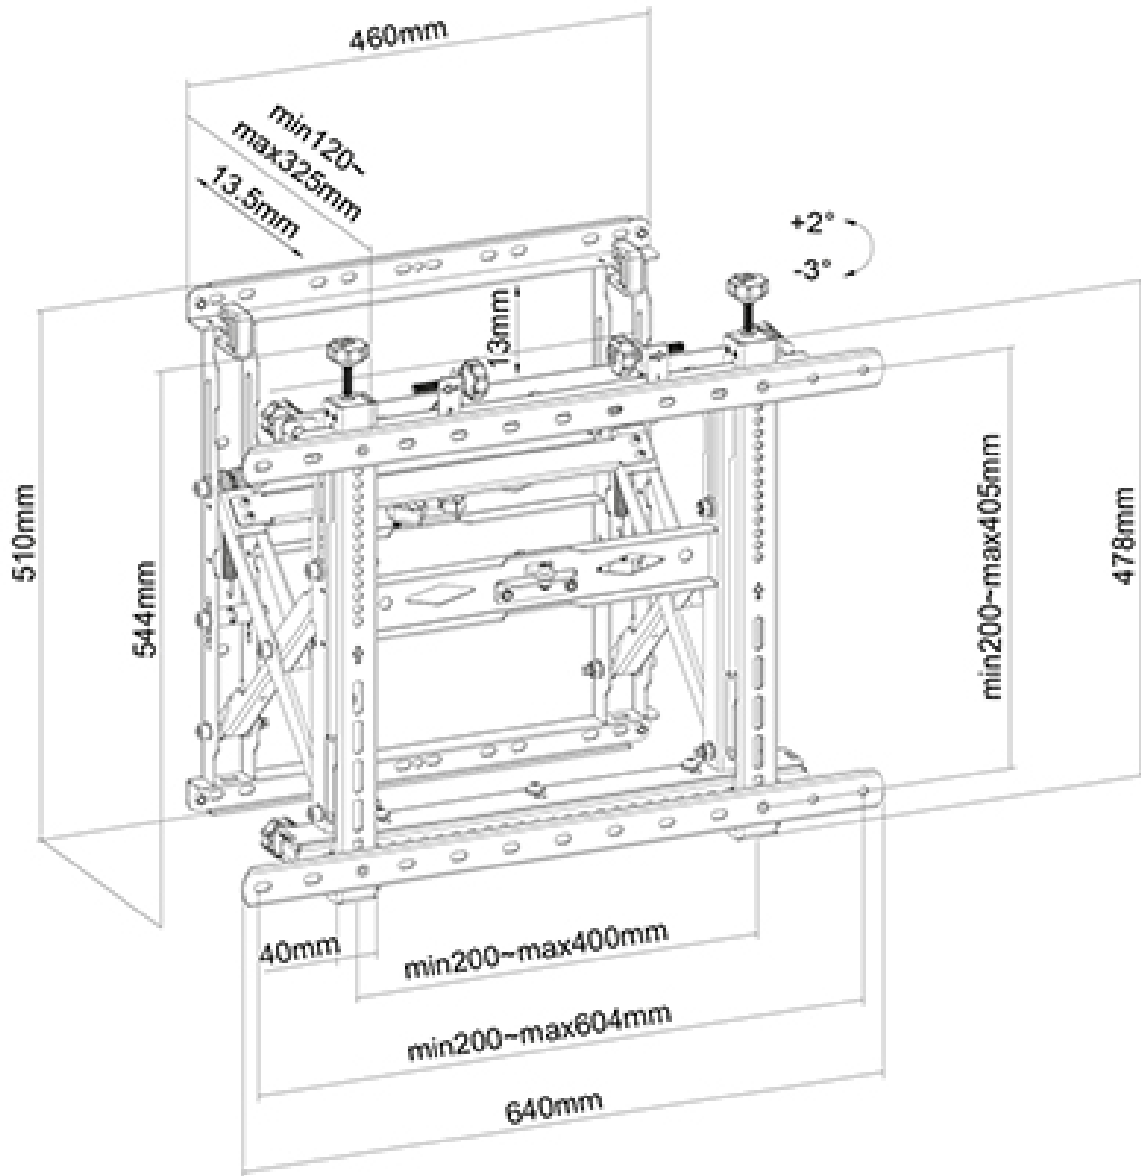

FUNCTIONALITY

Type	Fixed
Height adjustment	1,3 cm
Width adjustment	4 cm
Depth adjustment	1,3 cm
Tilt (degrees)	5°
Swivel (degrees)	4°
Height	51 cm
Width	64 cm
Depth	12 cm
Adjustment type	Micro adjustment Coil spring
Lockable	Lockable - Padlock not included
Video wall adjustment	Push to pop-out

Neomounts

Neomounts

Neomounts by Newstar WL95-900BL16 push to pop out video wall mount for 45-75" screens - Black

The Neomounts by Newstar WL95-900BL16 is a push to pop out video wall mount for flat screens up to 75". The mount is weight adjustable and can be installed both in portrait and landscape orientation. In addition, toolless micro adjustment is available on 8 points for the perfect alignment.

The WL95-900BL16 has a depth of 12-32,5 cm and is suitable for screens that meet VESA hole pattern 200x200 to 600x400 mm (landscape) and 400x600 mm (portrait). The video wall mount has a clever tilt service position for easy maintenance access and includes a safety locking block to prevent accidental pop-outs.

WL95-900BL16

NEOMOUNTS BY NEWSTAR VIDEO WALL

Neomounts

Measuring unit: mm