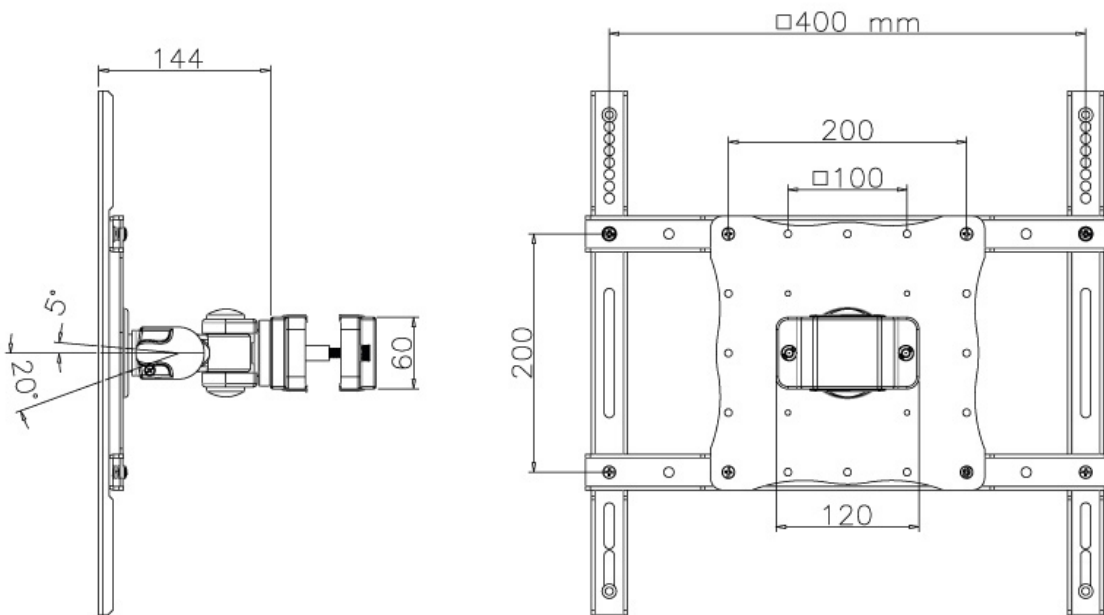

FPMA-WP440BLACK NEOMOUNTS BY NEWSTAR TV POLE MOUNT

Neomounts