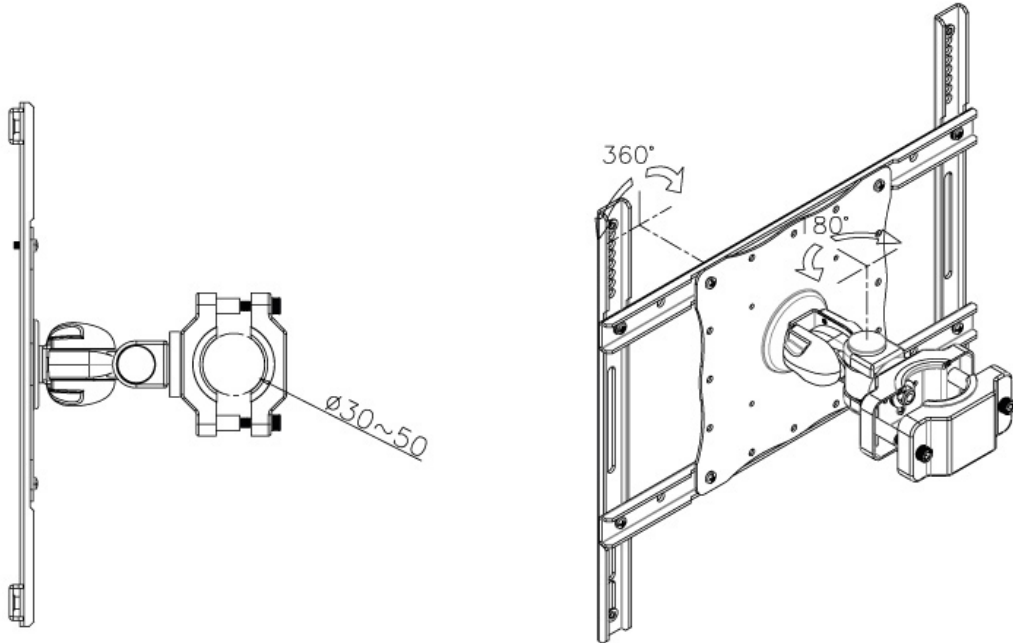

FPMA-WP440BLACK NEOMOUNTS BY NEWSTAR TV POLE MOUNT

Neomounts