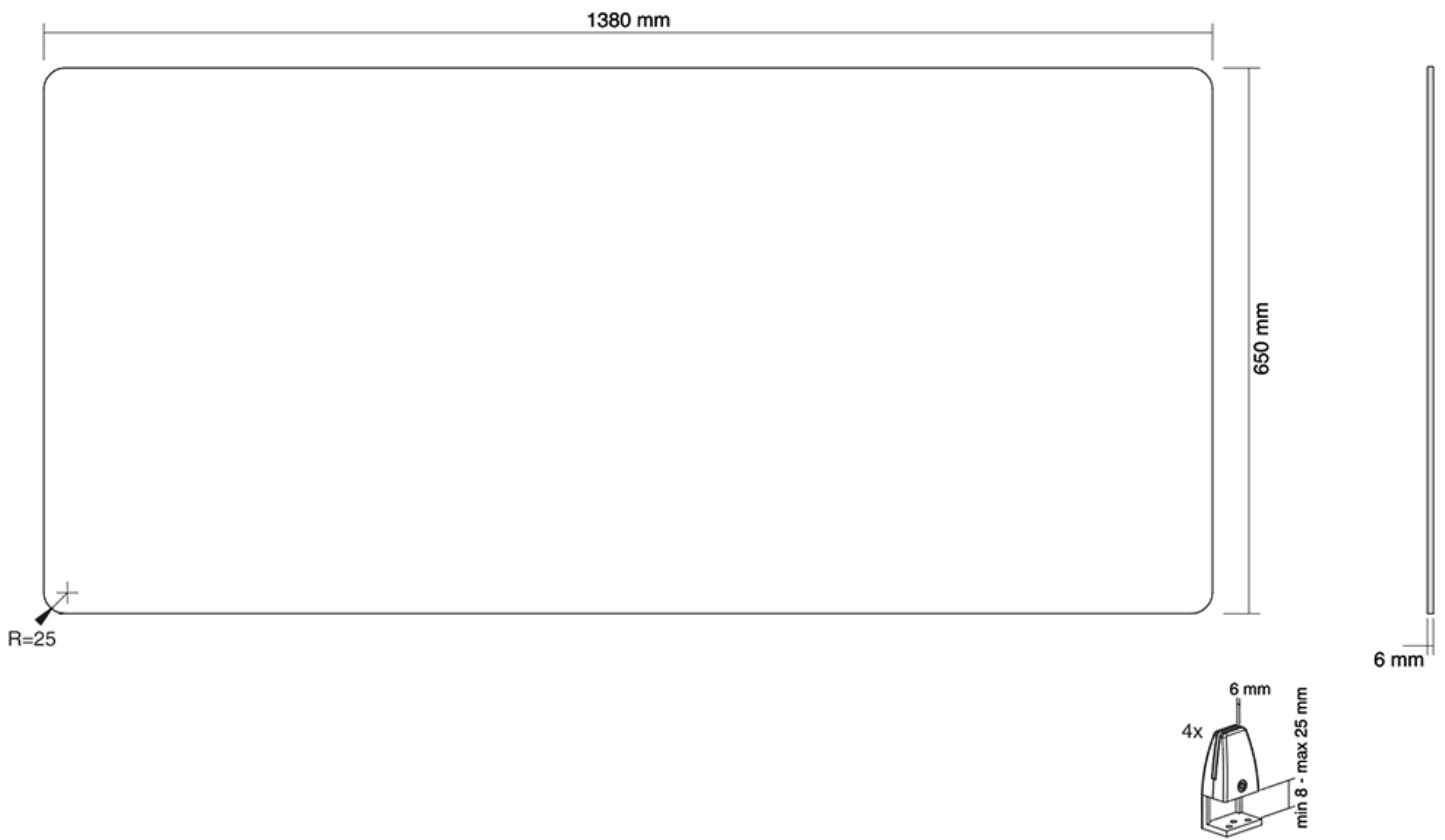

NS-GLSPROTECT140 NEOMOUNTS BY NEWSTAR SAFETY SCREEN

Neomounts