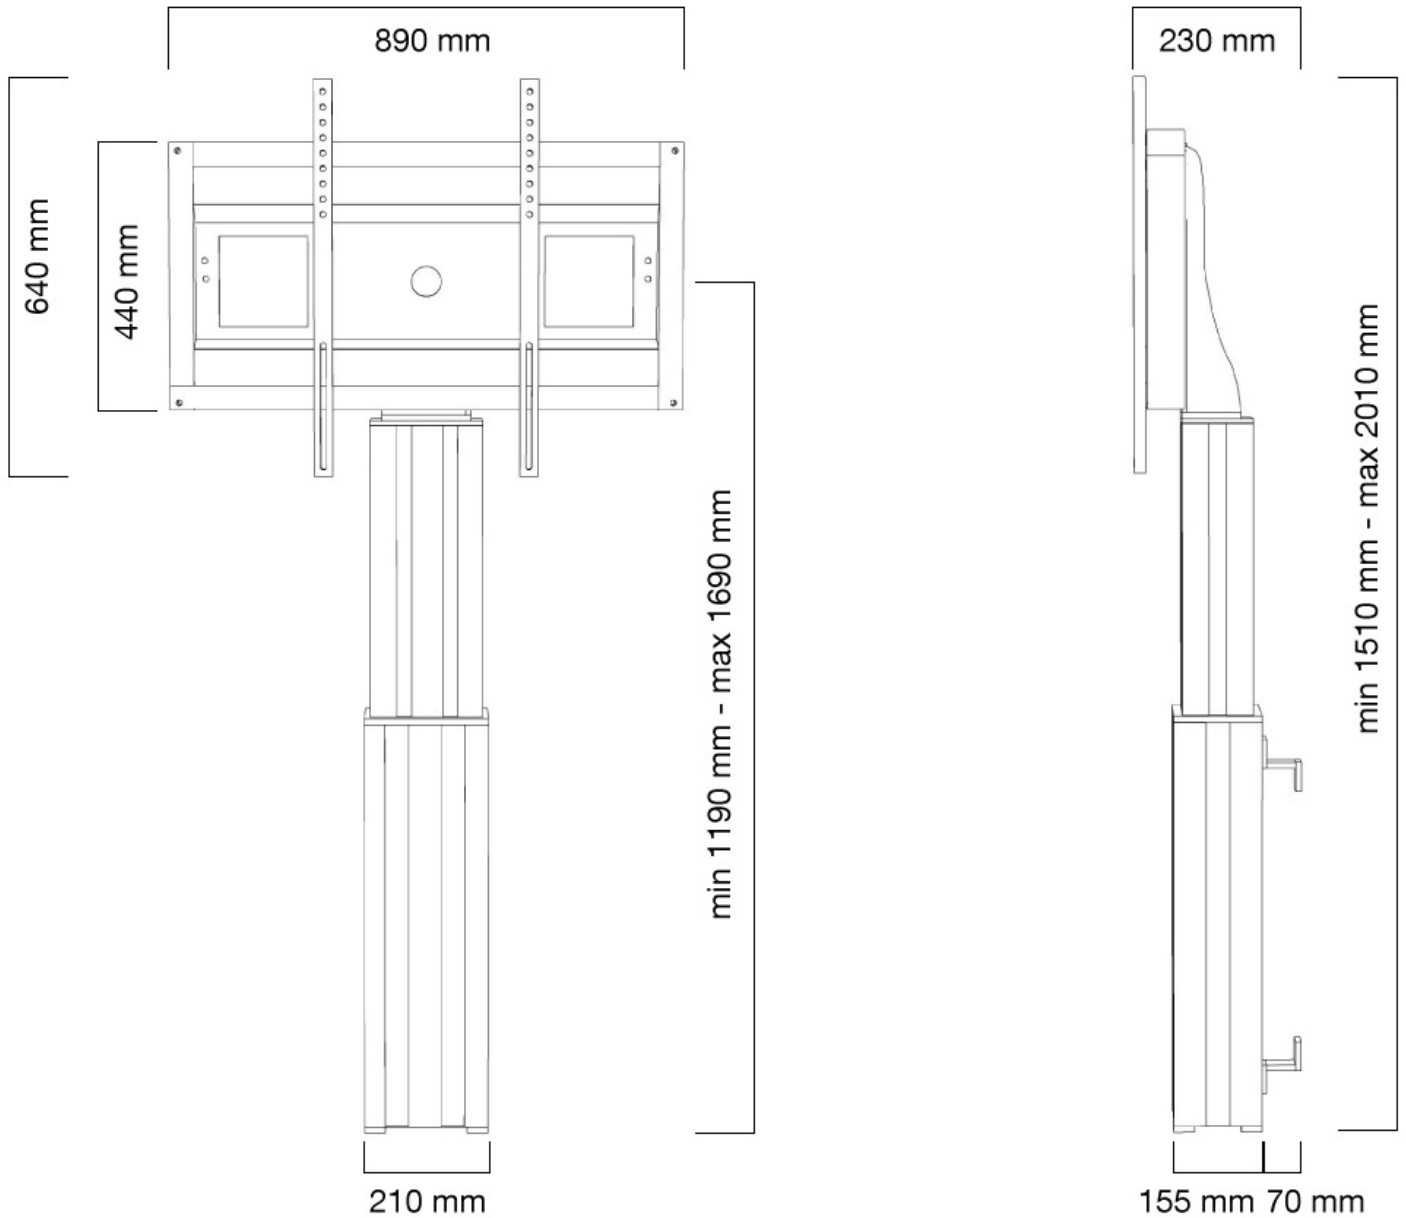

PLASMA-W2500BLACK NEOMOUNTS BY NEWSTAR MOTORISED WALL

Neomounts