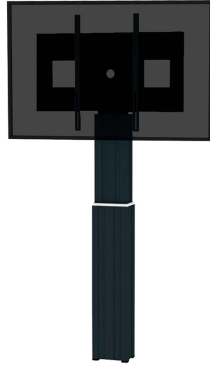

PLASMA-W2500BLACK NEOMOUNTS BY NEWSTAR MOTORISED WALL

SPECIFICATIONS

GENERAL

Min. screen size*	42 inch
Max. screen size*	100 inch
Min. weight	0 kg (per screen)
Max. weight	150 kg (per screen)
Screens	1
VESA minimum	200x200 mm
VESA maximum	800x600 mm

FUNCTIONALITY

Type	Fixed
Height adjustment	119-169 cm
Width adjustment	89 cm
Adjustment type	Motorised
Lockable	Lockable - Lock not included

INFORMATION

Color	Black
Main material	Steel
Warranty	5 year
EAN code	8717371445867

Neomounts

Neomounts

Neomounts by Newstar Motorised TV/LFD Wall Mount for 42"-100" screen, Height Adjustable - Black

With the Neomounts by Newstar PLASMA-W2500BLACK automatic height adjustable floor stand you place a large format flat screen on the floor and anchor it to the wall with the included wall mounts (7 cm distance). Get optimal positioning for both standing and seated audiences, in any application, in any part of your location. Perfect to use in a class room, boardroom, presentation room or public entrance.

The PLASMA-W2500BLACK is suited for screens between 42" - 100" and has a load capacity of 150 kg. The mount is suitable for screens with a VESA hole pattern of 200x200 to 800x600 mm.

The mobile electric floor lift is automatically height adjustable over a height of 50 cm with a remote control. From the floor to the center the distance of the screen is variable from 119-169 cm. The position can be perfectly leveled with four adjustable feet under the central column.