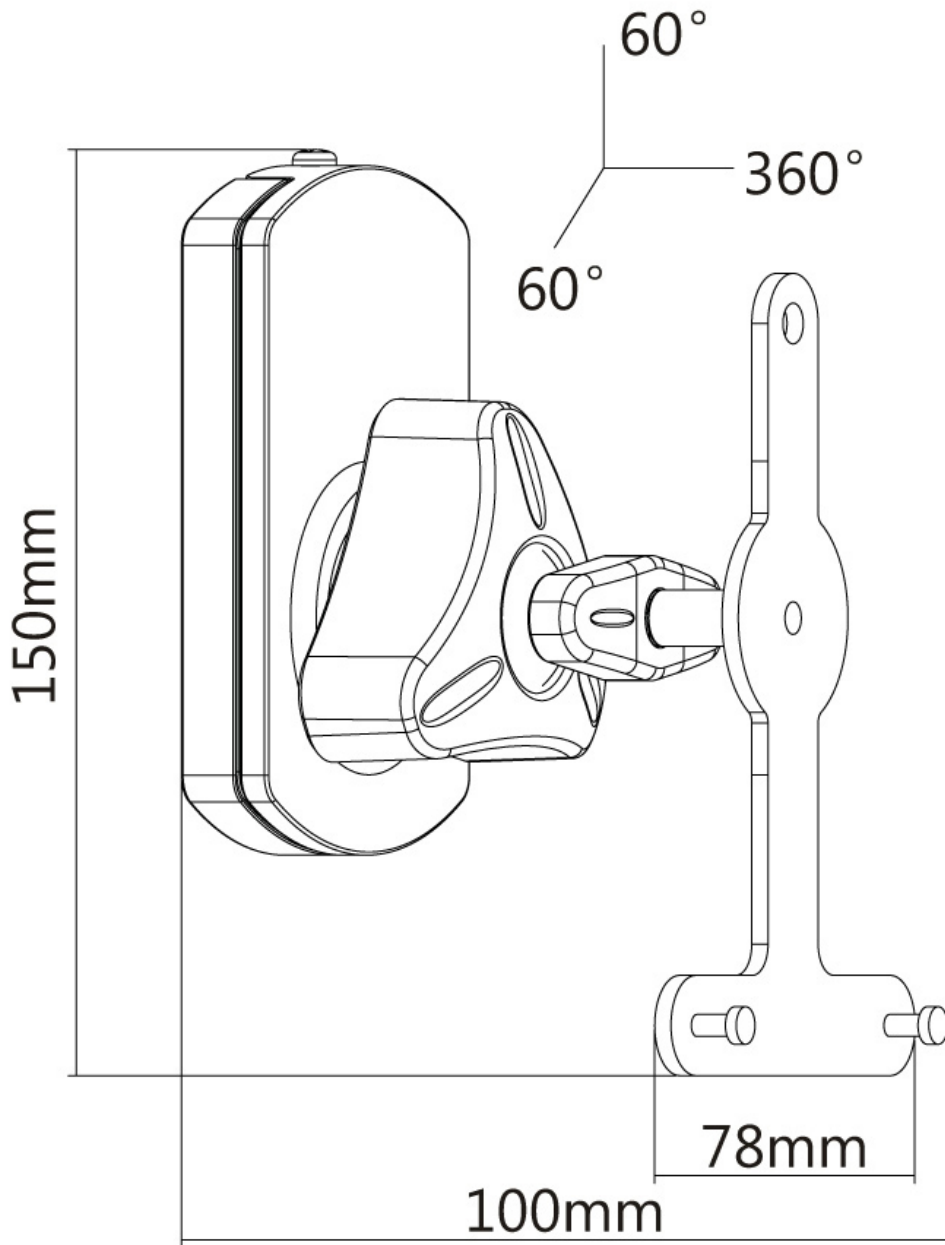

NM-WS130WHITE

SPECIFICATIONS

GENERAL

Min. weight	0 kg (per screen)
Max. weight	10 kg (per screen)

FUNCTIONALITY

Type	Full motion
	Tilt
	Rotate
	Swivel
Width adjustment	8 cm
Depth adjustment	10 cm
Tilt (degrees)	60°
Swivel (degrees)	60°
Rotate (degrees)	360°
Pivot points	3
Adjustment type	None

INFORMATION

Color	White
Main material	Plastic
Warranty	5 year
EAN code	8717371445041

*Please note: The inch sizes stated are just an indication, combined with the weight and VESA sizes. The maximum weight and VESA size are absolute restrictions for the products and should not be exceeded.

Neomounts Select tilt (60°), rotate (360°) and swivel (60°) technology allows the mount to change to any angle to fully benefit from the capabilities of the speaker so you can perfectly angle your sound.

Neomounts Select NM-WS130WHITE has 1 pivot point and is suitable for speakers up to 10 kilo. The bracket offers quick installation.

All installation material is included with the product.

NM-WS130WHITE

NEOMOUNTS SELECT SONOS PLAY1 & PLAY3