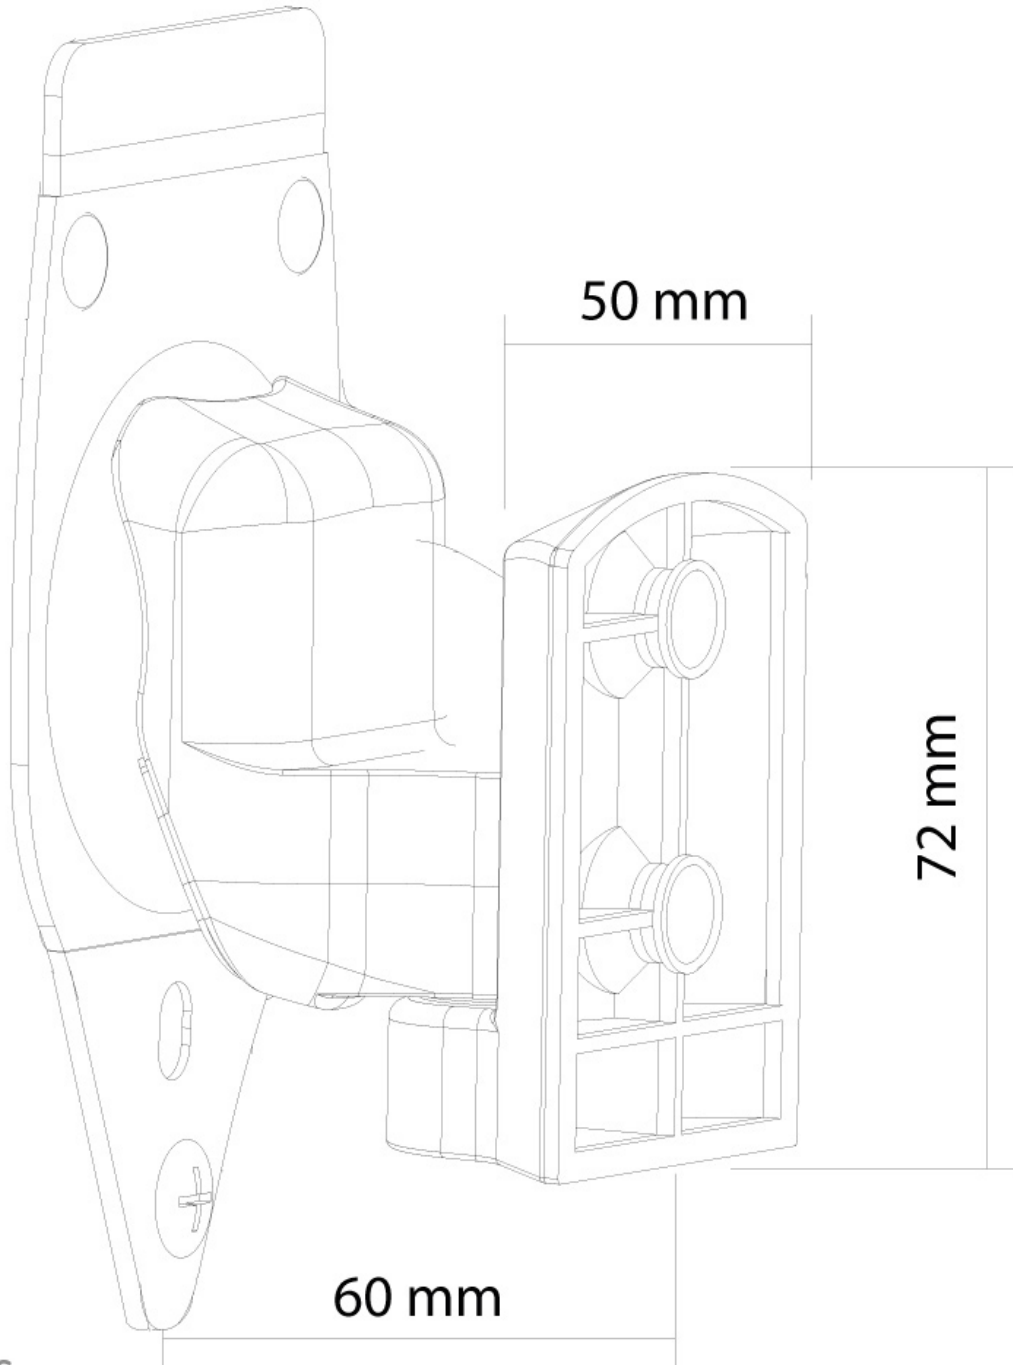

NM-WS300BLACK

NEOMOUNTS SELECT SONOS PLAY3 WALL

Neomounts