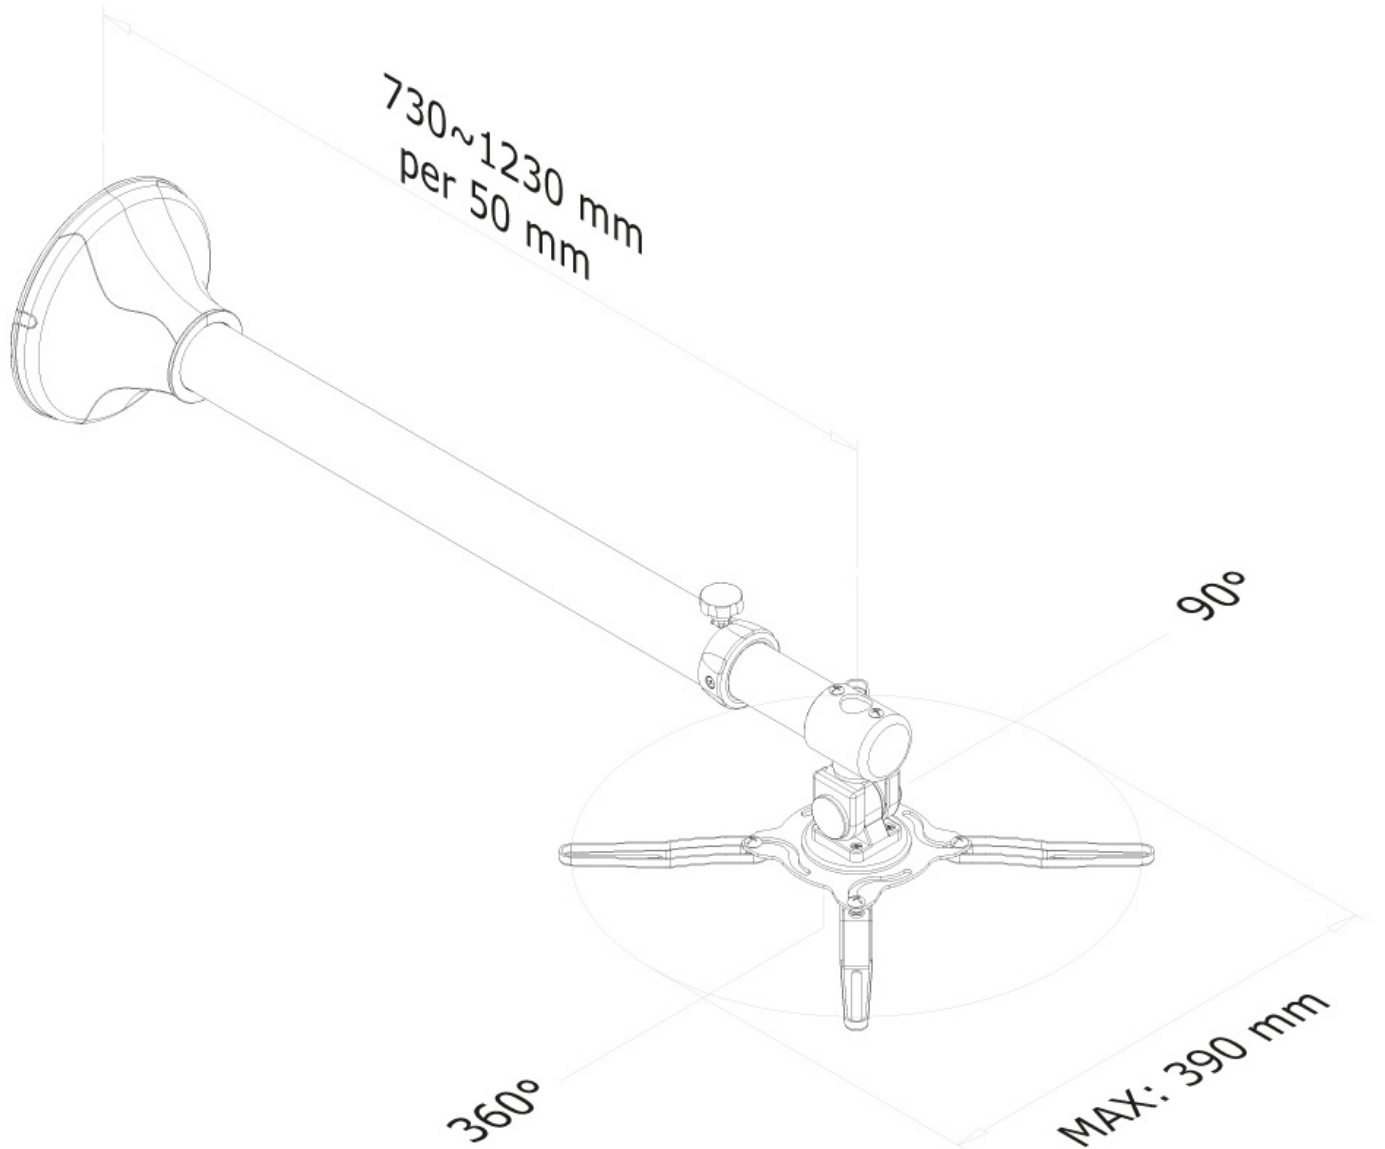

BEAMER-W100SILVER NEOMOUNTS BY NEWSTAR PROJECTOR WALL

Neomounts