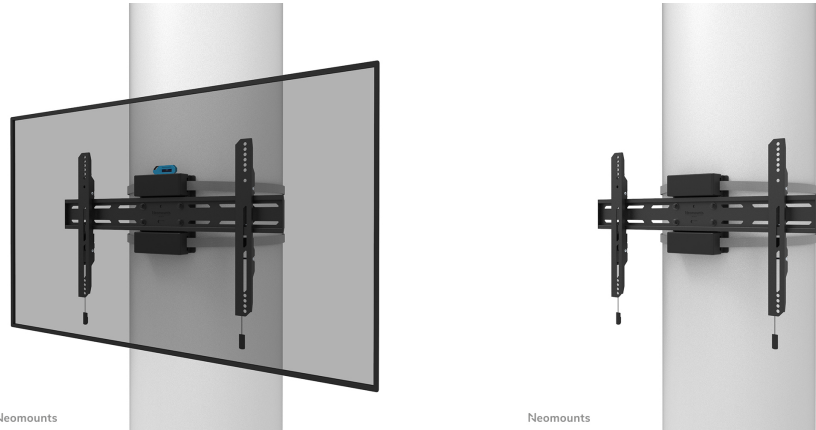

#### FUNCTIONALITY

Type	Fixed
Rotate (degrees)	+3°, -3°
Height	42,5 cm
Width	68,4 cm
Depth	6,7 cm
Adjustment type	Micro adjustment
Lockable	Lockable - Security screw included

### Neomounts Select WL30S-910BL16 fixed pillar mount for 40-75" screens - Black

The Neomounts Select WL30S-910BL16 is a fixed pillar mount for screens up to 75" with a maximum weight capacity of 50 kg. The mount is suitable for Ø25-100 cm cylinder, square and rectangular pillars. Individual bracket height and level adjustment are available for the perfect installation.

The WL30S-910BL16 has a depth of 6,7 cm and is suitable for screens that meet VESA hole pattern 200x100 to 600x400 mm. The pillar mount has a strap of 350 cm and can be locked if required with the anti-theft screw provided or with a padlock (not included).

The mount features a nifty magnetic pull & release system, that allows you to attach the TV in a wink of an eye and secure the TV in safe and solid manner. Afterwards, the pull & release straps can be easily hidden behind the screen by clicking the magnet to the mount. The ratchet clamp ensures easy installation, as well as the separate magnetic spirit level tool that is included.