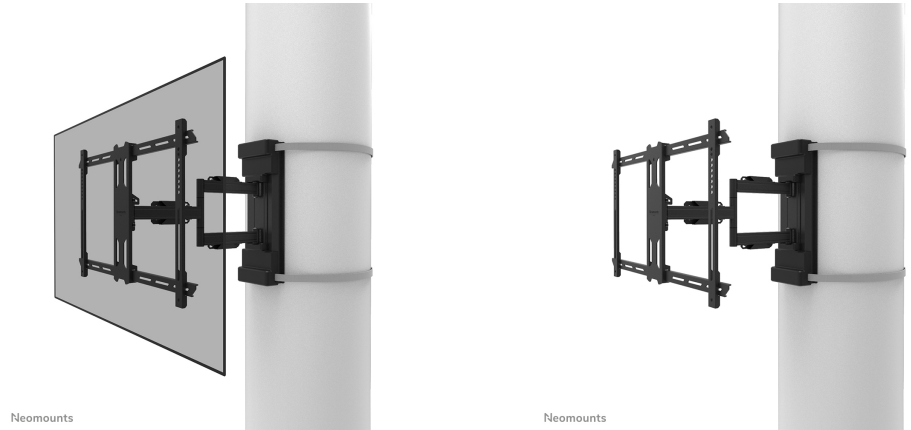

#### FUNCTIONALITY

Type	Full motion
Depth adjustment	8,2-59 cm
Tilt (degrees)	+12°, -2°
Swivel (degrees)	+45°, -45°
Rotate (degrees)	+3°, -3°
Height	52 cm
Width	71 cm
Depth	59 cm
Adjustment type	Manual Micro adjustment
Lockable	Not lockable

## NEOMOUNTS SELECT TV PILLAR MOUNT

### Neomounts Select WL40S-910BL16 full motion pillar mount for 40-70" screens - Black

The Neomounts Select WL40S-910BL16 is a full motion pillar mount for screens up to 70" with a maximum weight capacity of 45 kg. The versatile tilt (14°) and swivel (90°) technology allows you to create the optimum viewing angle. The mount is suitable for Ø25-100 cm cylinder, square and rectangular pillars. Level adjustment is available for the perfect installation.

The WL40S-910BL16 has a depth of 8,2-59 cm and is suitable for screens that meet VESA hole pattern 200x100 to 600x400 mm. The pillar mount has a strap of 350 cm.

The mount is equipped with metal cable management to secure any loose cables. The ratchet clamp ensures easy installation, as well as the separate magnetic spirit level tool that is included.