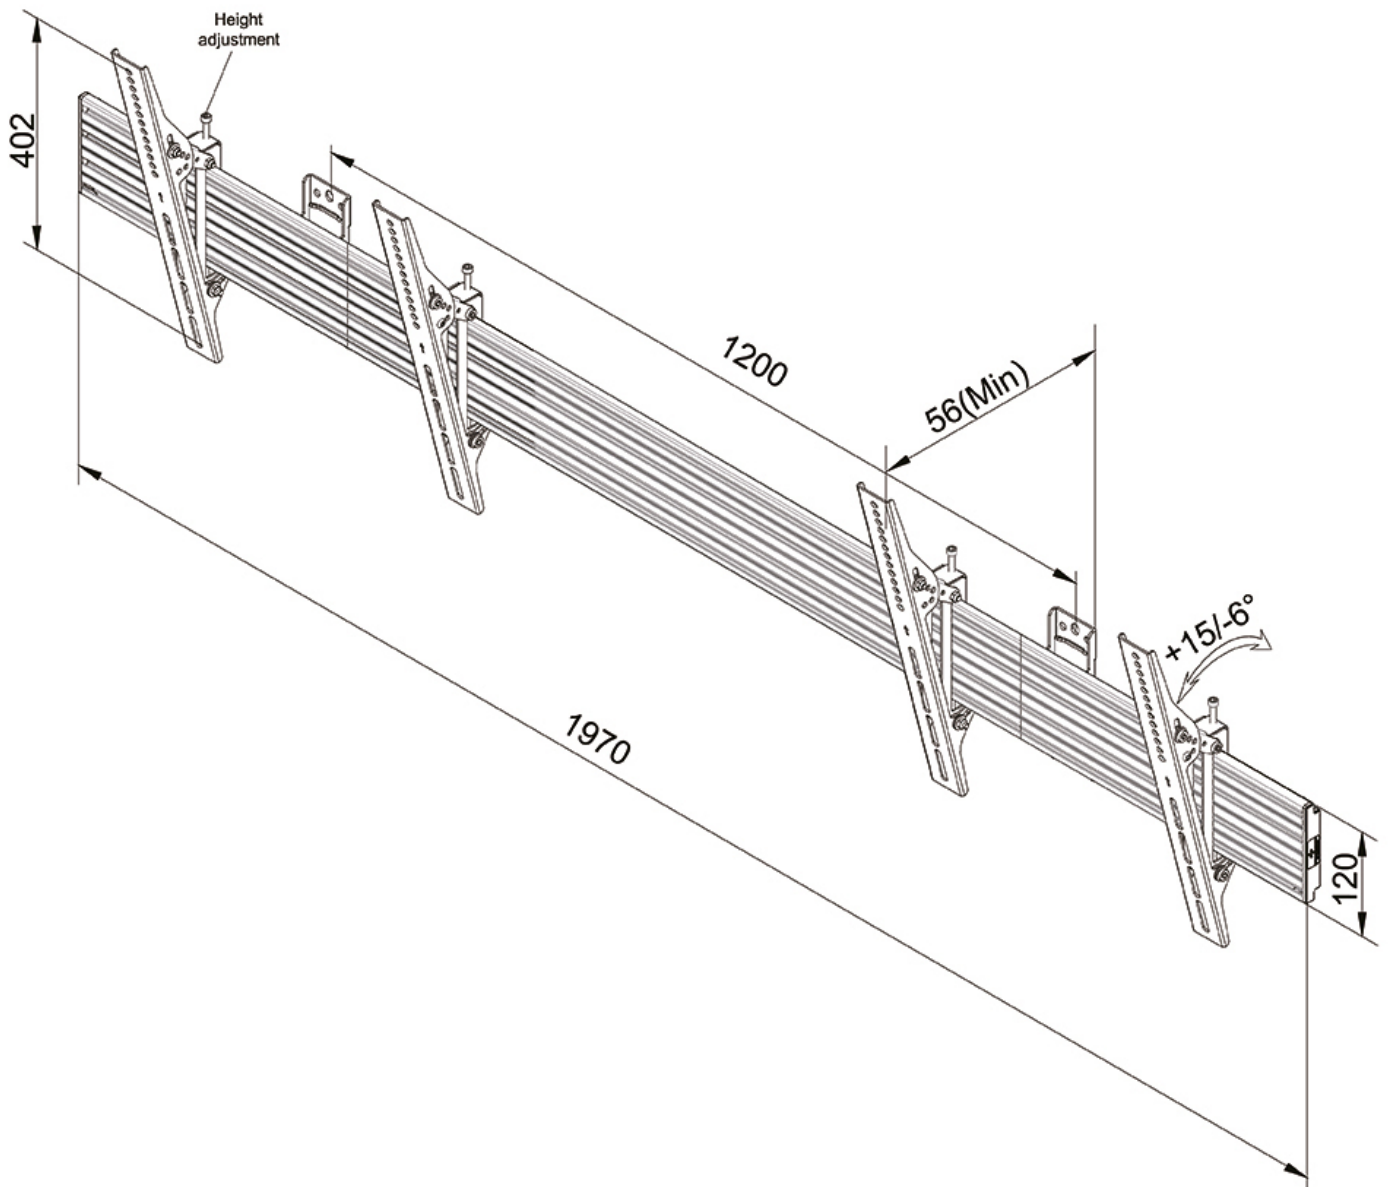

NMPRO-WMB2

NEOMOUNTS BY NEWSTAR PRO MENU BOARD

Neomounts