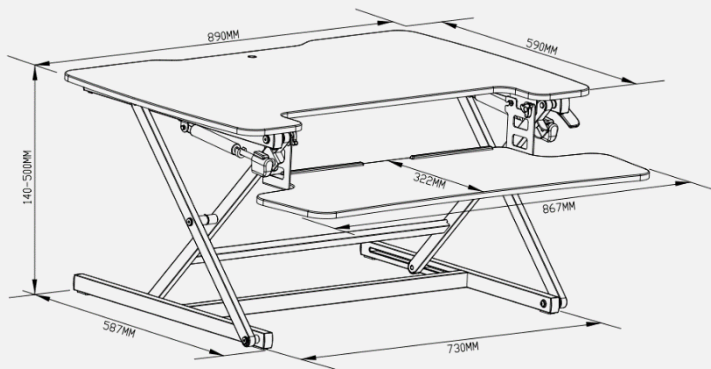

Convert your workspace into a flexible, active work area

- Height Adjustable Range: 14 ~ 50 cm
- Gas Spring System
- Dual X structure to ensure extra stability
- Work Surface Size: 890 x 590 mm
- Keyboard Tray Size: 867 x 322 mm
- Work Surface Load Capacity: 15 kg
- Keyboard Tray Load Capacity: 2 kg
- Quick-release removable keyboard tray

PART. NO.:  
80-PR000002G000

EAN CODE.:  
4711404023835

14cm-50cm

Carton Size: 988 x 682 x 201 mm

Net Weight: 14 kg

Gross Weight: 17 kg

© 2021 HANNspree Europe Holdings B.V. Specifications and design as well as accessories are subject to change without notice. Screen shots are simulated. Actual products may differ slightly from those illustrated on this promotion material. Please refer to actual samples for final selection. The products displayed on this promotion material may not be available for purchase in your particular country or locality. Please check with your local HANNspree authorized representatives for the availability of specific products in your area. All brand, product, Service names and logos are trademarks and/or registered trademarks of their respective manufactures and Companies.

# Height Adjustable Desktop Workstation

Experts in **Display**