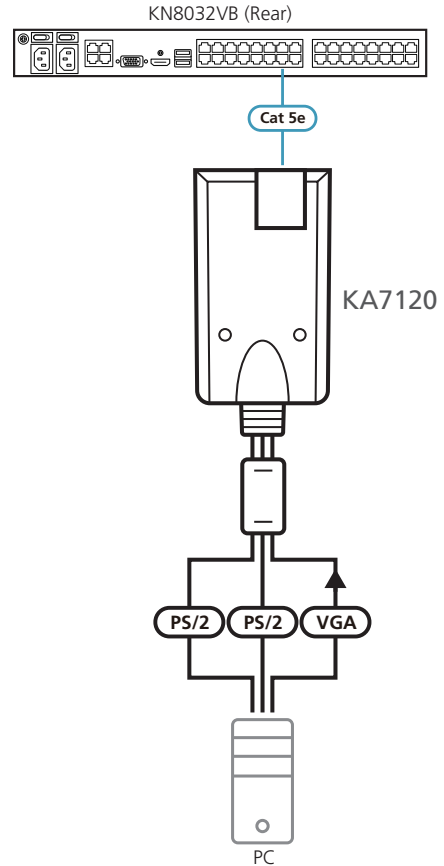

# PS/2 VGA KVM Adapter with Composite Video Support KA7120

The KA7120 PS/2 KVM Adapter connects the KVM switch to the video and PS/2 mouse and keyboard ports of the target computer. With its small form factor and lightweight design, it represents the next generation of PS/2 KVM Adapter - offering superior signal compensation and delay skew techniques for greatly enhanced video quality.

## Features

- Connects any Cat 5e KVM switch to a target computer<sup>1</sup>
- Keyboard and mouse emulation – keeps your server functioning smoothly when it is disconnected from the switch's KVM port or relocated to a different KVM port
- Firmware upgradable
- Superior video quality – up to 1920 x 1200 (reduced blanking)<sup>2</sup>
- Built-in ASIC for greater reliability and compatibility
- Compact size

## Specifications

	KA7120
<b>Connectors</b>	
Link	1 x RJ-45 Female
Computer	2 x 6-pin Mini-DIN Male 1 x HDB-15 Male
<b>LEDs</b>	
Link	1 (Green)
Power	1 (Orange)
<b>Environmental</b>	
Operating Temperature	0 – 50 °C
Storage Temperature	-20 – 60 °C
<b>Physical Properties</b>	
Housing	Plastic
Weight	0.15 kg
Dimensions (L x W x H)	9.00 x 4.30 x 2.18 cm