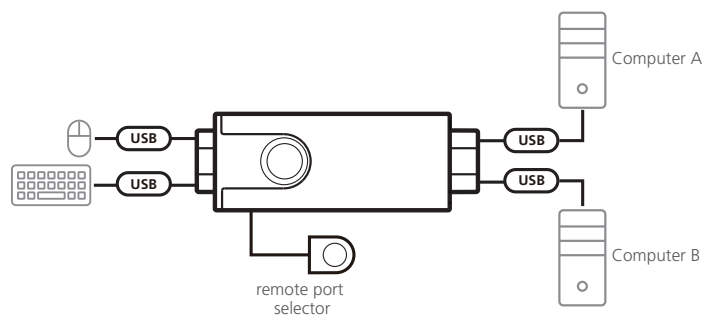

When users want to switch between the computers, simply press the built-in remote port selector to enjoy intuitive operations. In addition to making multitasking across two displays more efficient, this function is especially useful in emergencies that necessitate the immediate monitoring and management of computers.

One further advanced feature of the CS62KM includes bus-powered mode which means no external power adapter is required. CS62KM simplifies administrative tasks, saves space, and increases work productivity, which is especially suitable for complex multitasking applications in control rooms across all industries.

### Features

- Single USB keyboard and mouse control up to 2 computers
- Computer selection via remote port selector, hotkey, mouse cursor, and mouse wheel<sup>1</sup>
- No software required
- Firmware upgradable
- Supports USB hot-plugging
- Bus-powered – no external power adapter required<sup>2</sup>
- Works with Windows, iOS, Android, macOS, and Linux operating systems

#### Note:

1. Mouse port switching is only supported under mouse emulation mode with a USB 3-button mouse wheel.
2. The USB bus-powered design allows the switch to get power from the connected computers. It requires connection to two computers to get sufficient power supply.