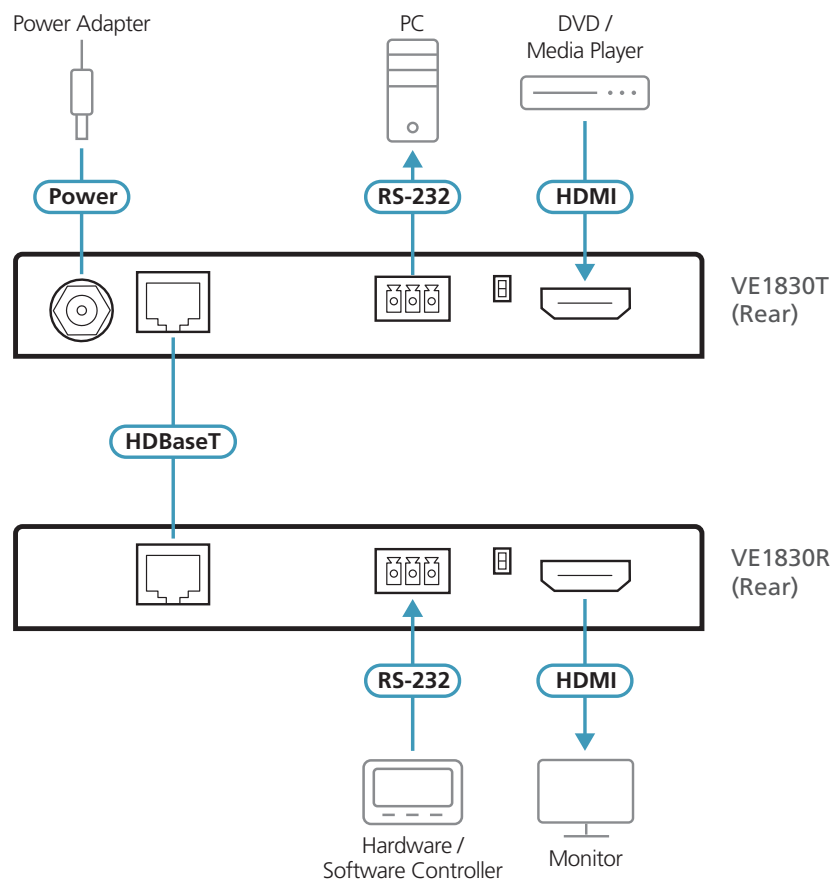

True 4K HDMI HDBaseT-Lite Extender

VE1830

The VE1830 True 4K HDMI HDBaseT-Lite Extender provides great flexibility in professional AV installation with its high-quality transmitter VE1830T and receiver VE1830R. Powered by HDBaseT™ technology, the VE1830 transmits True 4K HDMI signals up to 35m using a single Cat 5e/6 cable. This HDBaseT-Lite Extender supports HDCP 2.2 and meets the HDMI specifications (3D, Deep Color, 4k) to ensure visually lossless high quality video and image. In addition, it features PoC (Power over Cable) which can power the receiver unit from the transmitter side with power supply. The VE1830 offers an easy-to-use and cost-effective solution for professional AV installations that require superior HDMI video quality, such as in digital classrooms, video conference rooms, and home theater.

VE1830T Front View

VE1830T Rear view

VE1830R Front View

VE1830R Rear view

Features

- HDMI (3D, Deep Color, True 4K); HDCP 2.2 compliant
- Superior video quality
 - Extends True 4K HDMI signals (3840 x 2160 @ 60Hz 4:4:4) up to 35 m
 - Extends Full HD 1080p signals up to 70 m
- Supports HDR10+
- Features PoC (Power over Cable) – supplies power from the VE1830T unit to the VE1830R unit
- Features RS-232 serial port for connecting peripherals such as touch screens and barcode scanners
- Plug-and-play
- Compact size for space saving
- Rack-mountable with attached rack mounting kit in the package