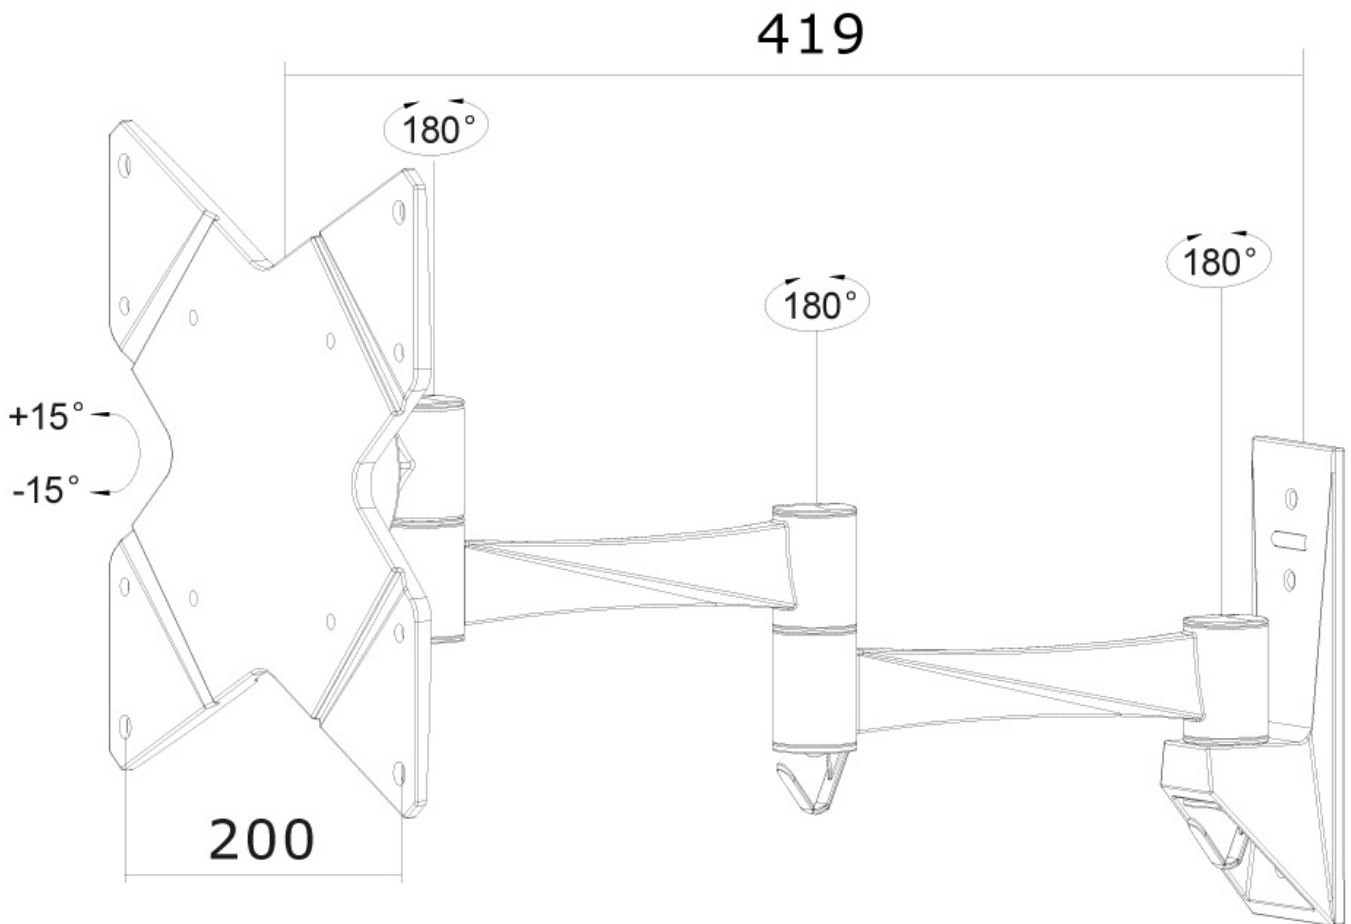

FPMA-W835

NEOMOUNTS BY NEWSTAR TV WALL MOUNT

Neomounts