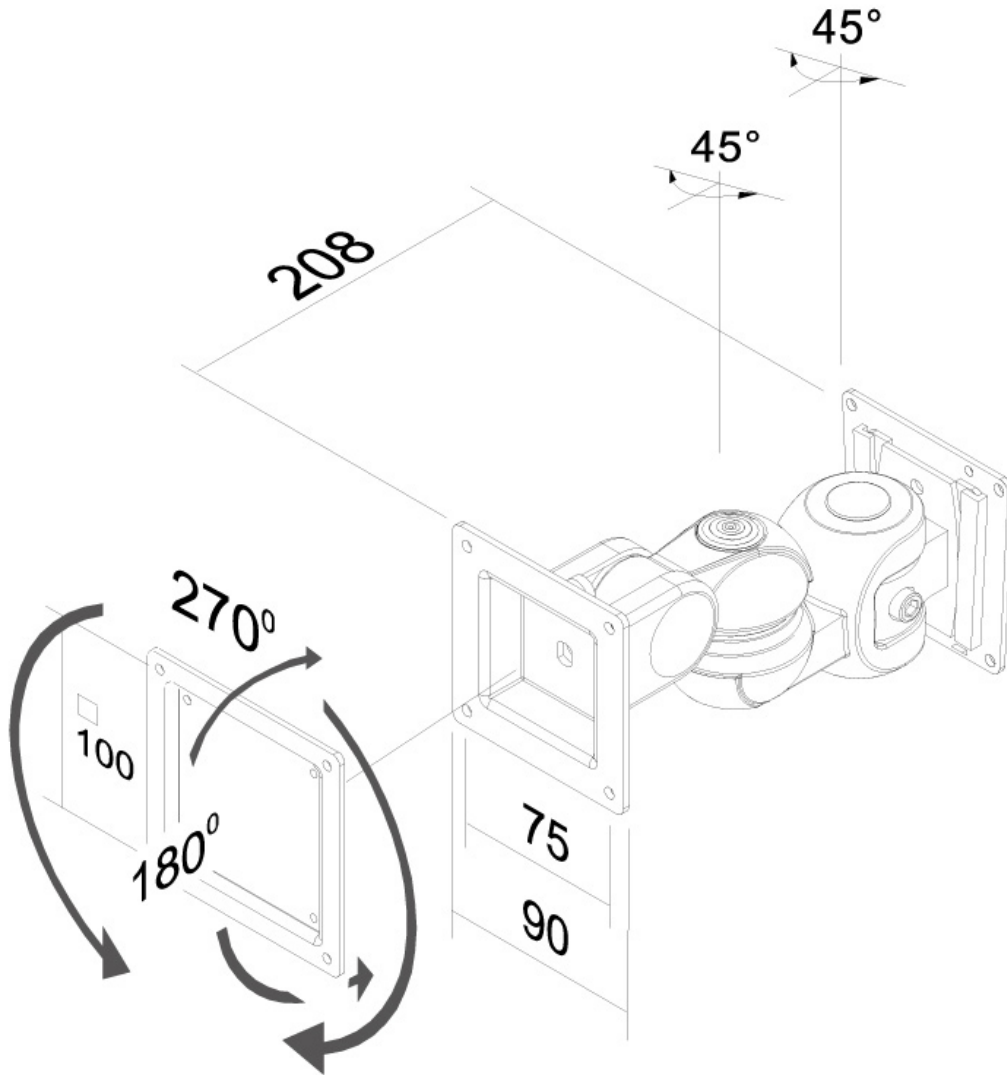

FPMA-W910

NEOMOUNTS BY NEWSTAR TV WALL MOUNT

Neomounts