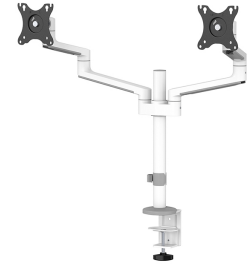

DS60-425WH2

NEOMOUNTS DESK MONITOR ARM

SPECIFICATIONS

GENERAL

Min. screen size*	17 inch
Max. screen size*	27 inch
Max. weight	8 kg (per screen)
Screens	2
VESA minimum	75x75 mm
VESA maximum	100x100 mm
Desk mount	Grommet Clamp
Distance to wall	12,8-46 cm

FUNCTIONALITY

Height adjustment	29,5-60,7 cm
Width adjustment	33,2 cm
Depth adjustment	6,6-39,8 cm
Lockable	Not lockable
Tilt (degrees)	+90°, -30°
Swivel (degrees)	+90°, -90°
Rotate (degrees)	360°
Height	76,3 cm
Width	88,8 cm
Depth	46 cm
Adjustment type	Manual

Neomounts

Neomounts

Neomounts DS60-425WH2 full motion desk monitor arm for 17-27" screens - White

The Neomounts DS60-425WH2 NEXT Lite is a full motion desk mount for two screens up to 27" with a maximum weight capacity of 8 kg per screen. The versatile tilt (120°), rotate (360°) and swivel (180°) technology allows you to adjust the mount to the optimal viewing angle for your screens. Additionally, the mount has manual height and depth adjustment to create the perfect working position.

Due to the short T-Rex® upper arm of the NEXT Lite, only minimal depth is required when placed near a wall or separation panel. This allows the screens to be positioned further away from the user which is better for the eyes and also leaves more space for good ergonomic working posture. The smart internal cable management system ensures orderly routing of the cables. The DS60-425WH2 is suitable for screens that meet VESA hole pattern 75x75 or 100x100 mm. Neomounts offers various optional VESA adapter plates for deviating hole patterns. The DS60-425WH2 is equipped with an Easy-release VESA system for easy installation and comes with both desk clamp and grommet.