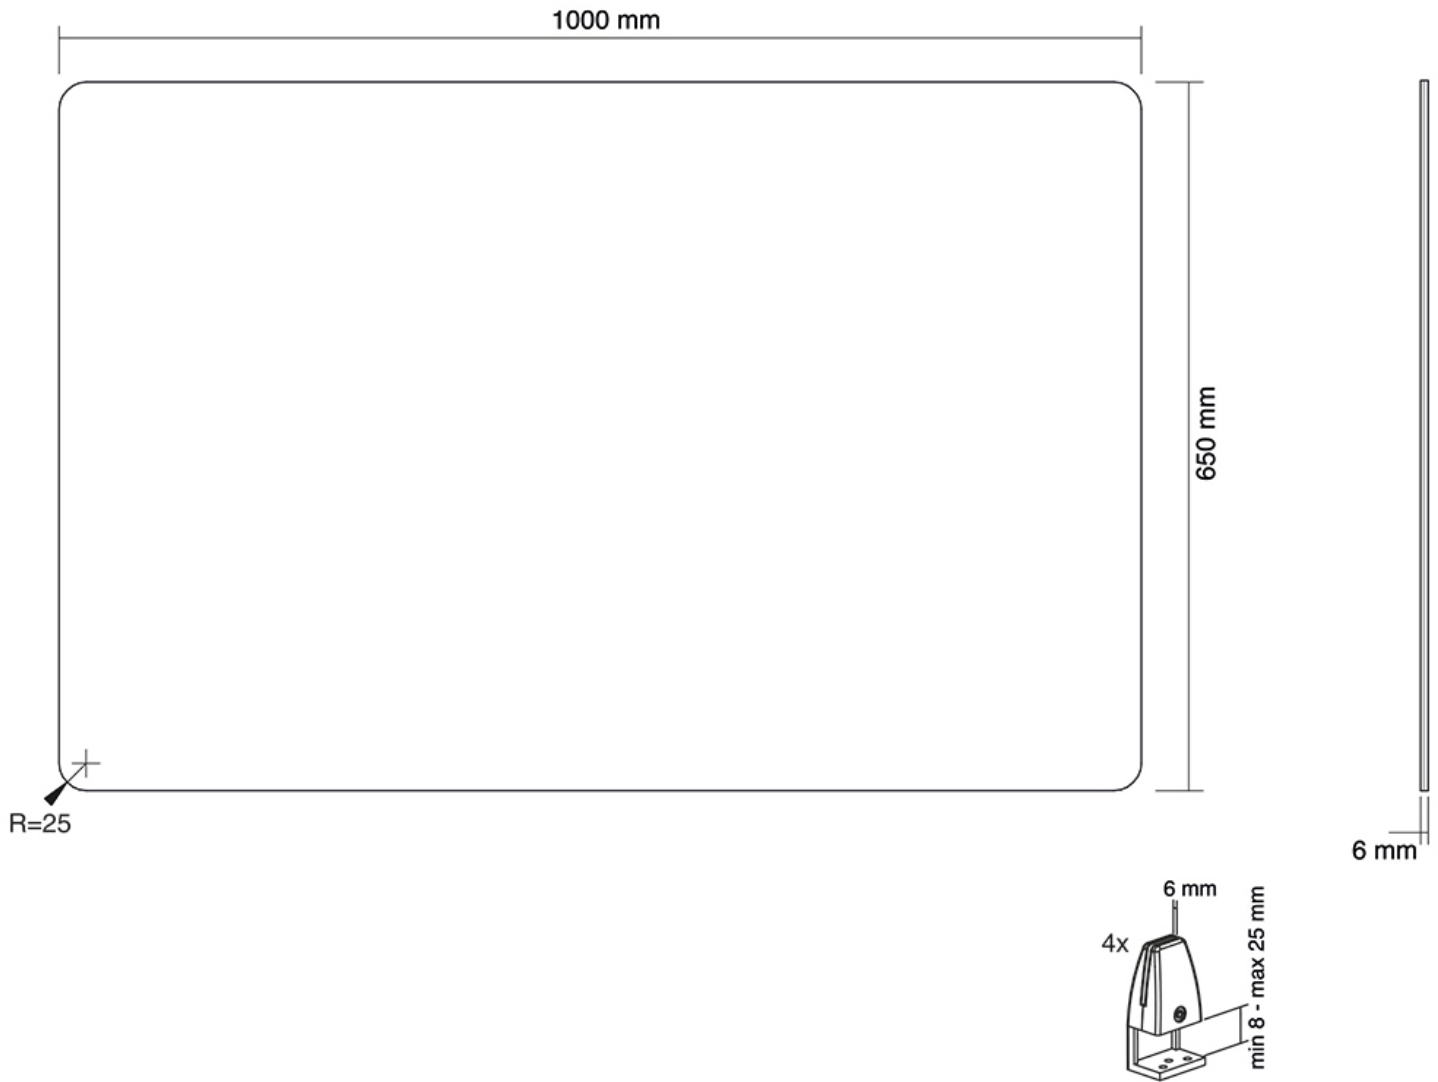

With the NS-GLSPROTECT, the workplace can be shielded from the front and side in a durable and stylish way, to create extra safety and distance from others. The series consists of 4 models with different sizes; the NS-GLSPROTECT100, NS-GLSPROTECT120, NS-GLSPROTECT140 and NS-GLSPROTECT160, for respectively 1 m, 1,2 m, 1,4 m and 1,6 m desks. All models are 65 cm high and 6 mm thick and made of laminated and tempered glass. The tempered glass adds an extra safety aspect to the screens; the transparent film between the two layers of glass increases the resistance and ensures that the glass stays in place and does not shatter, in the extreme case that the glass of the screen should break. The NS-GLSPROTECT models can be easily attached to the desk with two clamps and therefore move with the height-adjustable desk. The models can be used as desired for both the front and the sides of the desk, to create optimal safety. When mounted to the side of an average desk, the screen protrudes beyond the desk, automatically creating a barrier between the user and any person at the desk next to it. The NS-GLSPROTECT products are 100% recyclable, very user-friendly, easy to install and easy to clean.

The NS-GLSPROTECT100 is 1 m wide x 65 cm high and suitable for desks with a maximum thickness of 25 mm*. The screen is made of 6 mm laminated and tempered glass and has rounded corners and edges for extra safety. The screen can be easily installed onto the desk with 2 clamps and offers a durable and stylish solution for the new way of working. The screen comes with both white and black clamps as standard. The clamps guarantee a solid and secure installation onto the desk and move smoothly with the sit-stand workstation when it is adjusted in height.

Dimensions: 1000x650x6 mm

Net weight: 9,9 kg

*Optional:

For desks with a table top thicker than 25 mm, the NS-CLMP40BLACK and

NS-GLSPROTECT100 NEOMOUNTS BY NEWSTAR SAFETY SCREEN

Neomounts