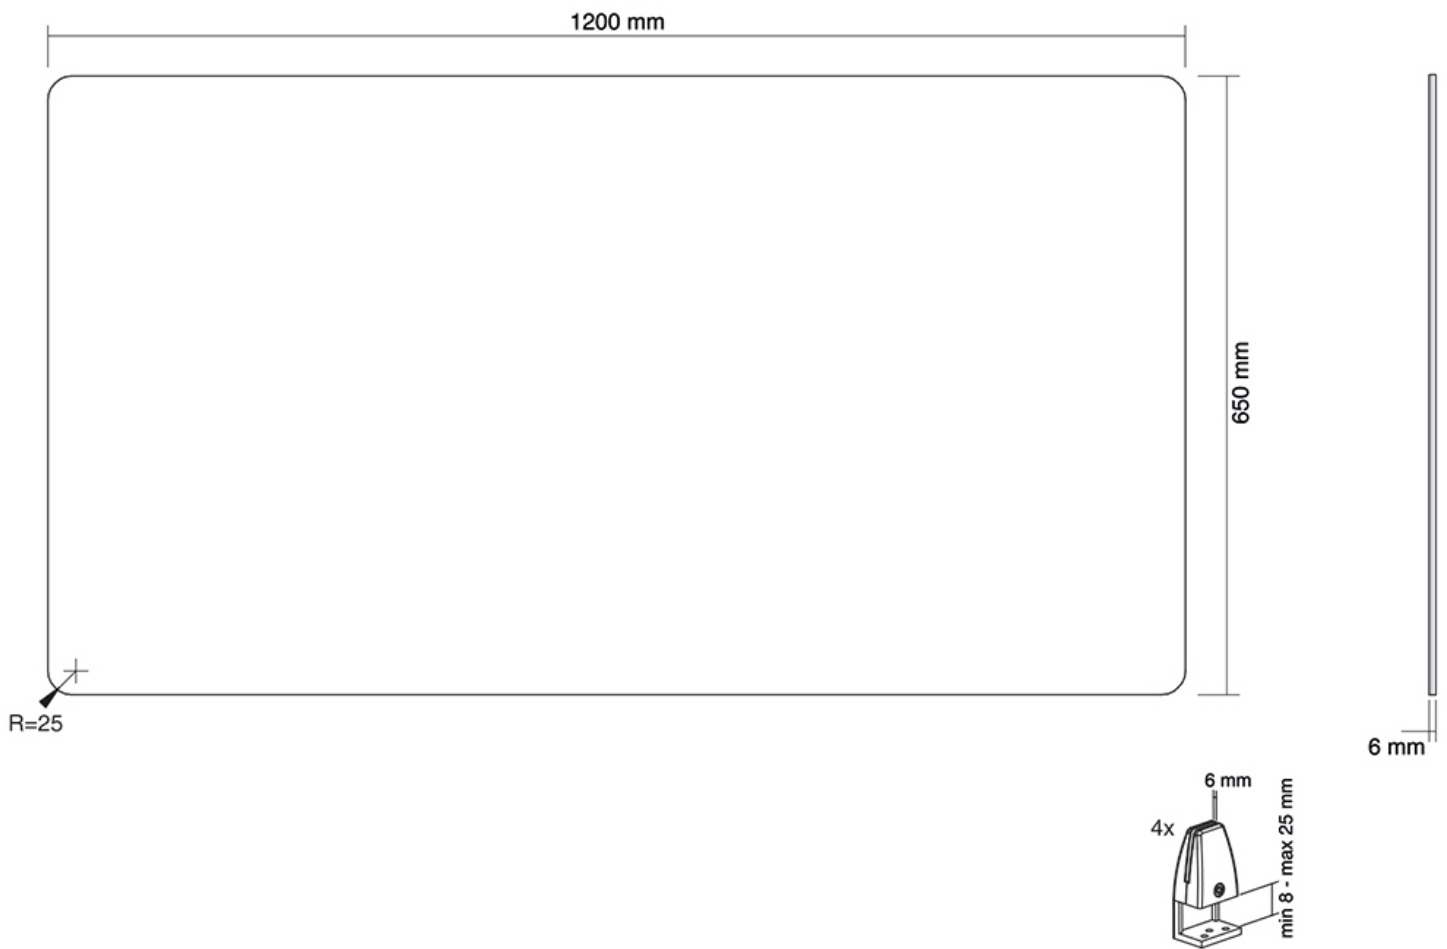

With the NS-GLSPROTECT, the workplace can be shielded from the front and side in a durable and stylish way, to create extra safety and distance from others. The series consists of 4 models with different sizes; the NS-GLSPROTECT100, NS-GLSPROTECT120, NS-GLSPROTECT140 and NS-GLSPROTECT160, for respectively 1 m, 1,2 m, 1,4 m and 1,6 m desks. All models are 65 cm high and 6 mm thick and made of laminated and tempered glass. The tempered glass adds an extra safety aspect to the screens; the transparent film between the two layers of glass increases the resistance and ensures that the glass stays in place and does not shatter, in the extreme case that the glass of the screen should break. The NS-GLSPROTECT models can be easily attached to the desk with two clamps and therefore move with the height-adjustable desk. The models can be used as desired for both the front and the sides of the desk, to create optimal safety. When mounted to the side of an average desk, the screen protrudes beyond the desk, automatically creating a barrier between the user and any person at the desk next to it. The NS-GLSPROTECT products are 100% recyclable, very user-friendly, easy to install and easy to clean.

The NS-GLSPROTECT120 is 1,2 m wide x 65 cm high and suitable for desks with a maximum thickness of 25 mm*. The screen is made of 6 mm laminated and tempered glass and has rounded corners and edges for extra safety. The screen can be easily installed onto the desk with 2 clamps and offers a durable and stylish solution for the new way of working. The screen comes with both white and black clamps as standard. The clamps guarantee a solid and secure installation onto the desk and move smoothly with the sit-stand workstation when it is adjusted in height.

Dimensions: 1200x650x6 mm

Net weight: 11,9 kg

*Optional:

For desks with a table top thicker than 25 mm, the NS-CLMP40BLACK and

NS-GLSPROTECT120 NEOMOUNTS BY NEWSTAR SAFETY SCREEN

Neomounts