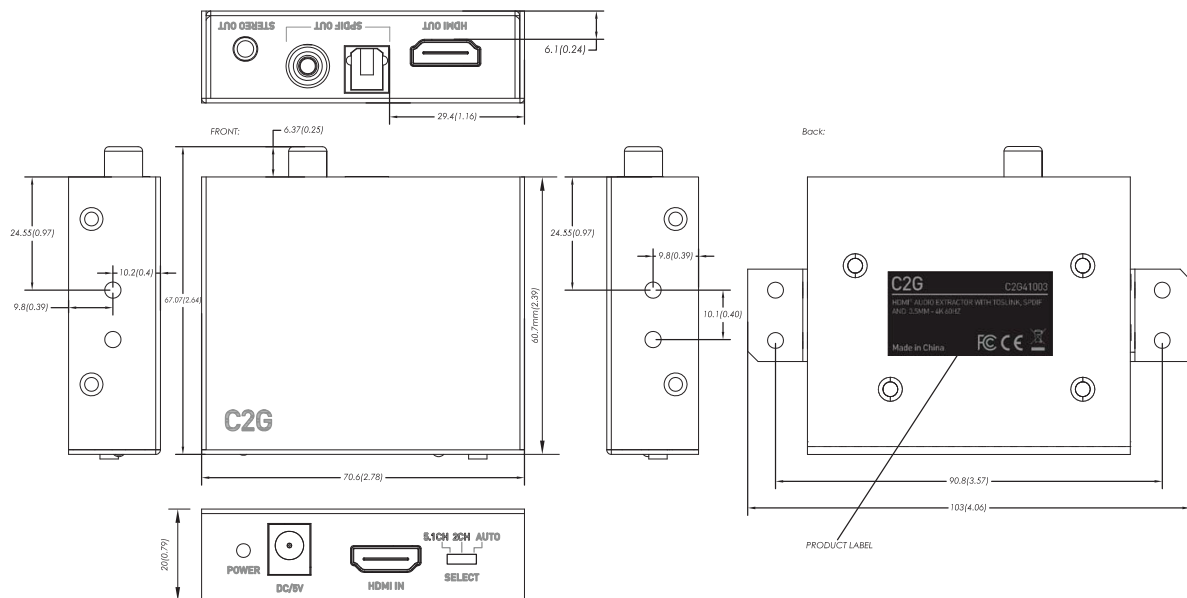

SIGNAL SPECIFICATIONS

- Supports HDMI® Resolutions up to 4K 60Hz 4:4:4 18.0Gbps
- Supports 600MHz/6Gbps Per Channel (18Gbps All Channels) Bandwidth
- Supports Video Resolutions up to 12-Bit 4K (60Hz), 12-Bit 1080p (60Hz) or 12-Bit 720p/1080i (60Hz)
- Supports HDCP 2.2 and 1.4
- Supports 3D Formats up to 600MHz

ELECTRICAL SPECIFICATIONS

- Power Adapter: Electrical: Input: 100-240VAC, 50/60Hz, X.XA; Output: 5.0VDC, 1.0A
- Power Adapter: Mechanical: Dimensions: 64.59 x 39 x 33.68mm
- External Power Supply: Powered from DC Port
- Power Consumption (Max): 5W
- Plug Adapters: US+EU+UK Connector
- Efficiency Rating: VI

PHYSICAL SPECIFICATIONS

- Operating Temperature: 0°C to 45°C
- Operating Humidity: 10% ~ 80%RH (Non-Condensing)
- Storage Temperature: -10°C to 80°C
- Storage Humidity: 5% ~ 90%RH (Non-Condensing)

PHYSICAL CHARACTERISTICS

- Housing: Metal (Iron Secc), Surface Treatment: Spray Paint, Color: Black
- Screw: Metal (Steel 1010A), ZN Plating, Color: Black
- DC Jack: Connector: DC5.2 x 2.1mm Female; Material, Pin Nickel Plating; Hood: Black
- HDMI Jack(s): Connector: A Female; Material, Gold Plated G/F with Nickel Base 50U"Min; Hood: Black
- TOSLINK Jack: Connector: Material, Plastic; Hood: Black
- 3.5mm Jack: Connector: Female; Material, Contact Piece: Cusn; Hood: Black
- Product is CE Marked and Conforms to 2011/65/EU ROHS 2

C2G

c2g.com/uk | legrandav.com

UK (0)800 328 2916 EMEA +44 (0)1952 677300

©2020 Legrand AV Inc. 200820 Rev A 11/20 C2G is a registered trademark of Legrand AV Inc. All other brand names or marks are used for identification purposes and are trademarks of their respective owners. All patents are protected under existing designations. Other patents pending.

A brand of **legrand**

COMMERCIAL AV BRANDS

C2G | Chief | Da-Lite | Luxul | Middle Atlantic | Vaddio | Wiremold