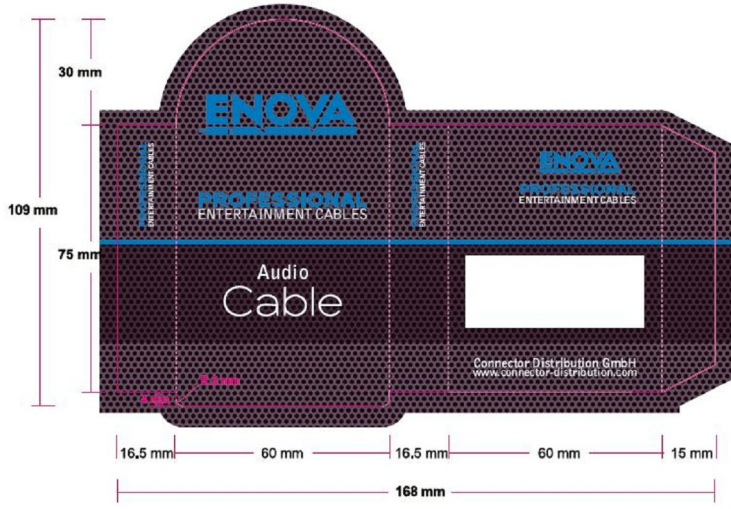

REVISIONS		
ISS	ZONE	DESCRIPTION\PER REQUEST\DATE
V	OPEN	Open drawings to customers

ENOVA - PROFESSIONAL GUITAR CABLE

CABLE NO.:AD-I-BULK-100

Small size sleeve : 168x109MM

ERP link	Part No.
	EC-A1-PLMM2-0.2
	EC-A1-PLMM2-0.5
	EC-A1-PLMM2-1
	EC-A1-PLMM2-2
	EC-A1-PLMM2-3
	EC-A1-PLMM2-4

DIMENSIONS ARE IN MILLIMETERS		APPROVED	DATE
UNLESS OTHERWISE SPECIFIED TOLERANCES		CHECKED	DATE
ANGLES = ±5°		DRAWN	DATE
UP TO 6 = ±0.2		HAONANHU	2019-8-21
6-40 = ±0.4		FILE NO.	
40-120 = ±0.6		ERP LINK:	
120-315 = ±1			
ABOVE 315 = ±1.6			
THIRD_ANGLE			
SCALE	1/1.5		

Connector Distribution GmbH			
TITLE			
2* 6.3mm MONO PHONE PLUG CABLE ASSEMBLY (L=0.2M/0.5M/1M/2M/3M/4M)			
PART NO.	EC-A1-PLMM2-0.2	REV.	A1

NO.	DESCRIPTION	MATERIAL	FINISH	Q'TY	DRAWING NO.
2	CABLE		BLACK	1	AD-I-BULK-100
1	6.3mm MONO PHONE PLUG		Electro-coating black	2	PL22MB