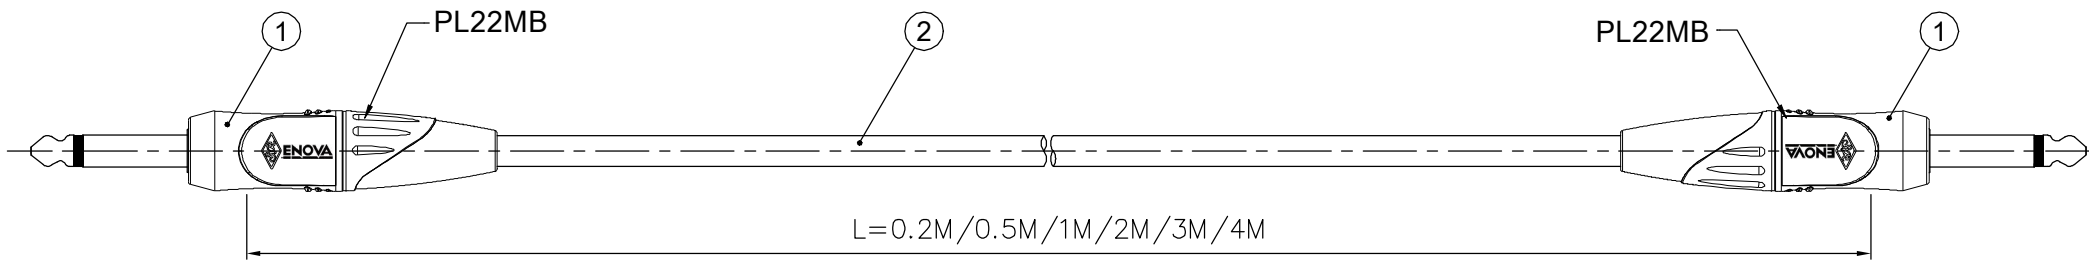

REVISIONS		
ISS	ZONE	DESCRIPTION\PER REQUEST\DATE
V	OPEN	Open drawings to customers

ENOVA - PROFESSIONAL GUITAR CABLE

CABLE NO.:AD-I-BULK-100

Small size sleeve : 168x109MM

ERP link	Part No.
	EC-A1-PLMM2-0.2
	EC-A1-PLMM2-0.5
	EC-A1-PLMM2-1
	EC-A1-PLMM2-2
	EC-A1-PLMM2-3
	EC-A1-PLMM2-4

DIMENSIONS ARE IN MILLIMETERS		APPROVED	DATE
UNLESS OTHERWISE SPECIFIED TOLERANCES		CHECKED	DATE
ANGLES = ±5°		DRAWN	DATE
UP TO 6 = ±0.2		HAONANHU	2019-8-21
6-40 = ±0.4		FILE NO.	
40-120 = ±0.6		ERP LINK:	
120-315 = ±1			
ABOVE 315 = ±1.6			
THIRD_ANGLE			
SCALE	1/1.5		

Connector Distribution GmbH			
TITLE			
2* 6.3mm MONO PHONE PLUG CABLE ASSEMBLY (L=0.2M/0.5M/1M/2M/3M/4M)			
PART NO.	EC-A1-PLMM2-0.2	REV.	A1

NO.	DESCRIPTION	MATERIAL	FINISH	Q'TY	DRAWING NO.
2	CABLE		BLACK	1	AD-I-BULK-100
1	6.3mm MONO PHONE PLUG		Electro-coating black	2	PL22MB