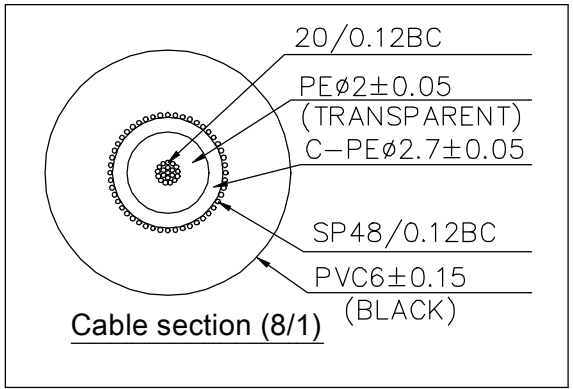

REVISIONS		
ISS	ZONE	DESCRIPTION\PER REQUEST\DATE
V	OPEN	Open drawings to customers

ENOVA - PROFESSIONAL GUITAR CABLE

CABLE NO.:AD-I-BULK-100

Small size sleeve : 168x109MM

ERP link	Part No.
	EC-A1-PLMM2-0.2
	EC-A1-PLMM2-0.5
	EC-A1-PLMM2-1
	EC-A1-PLMM2-2
	EC-A1-PLMM2-3
	EC-A1-PLMM2-4

DIMENSIONS ARE IN MILLIMETERS		APPROVED	DATE
UNLESS OTHERWISE SPECIFIED TOLERANCES		CHECKED	DATE
ANGLES = ±5°		DRAWN	DATE
UP TO 6 = ±0.2		HAONANHU	2019-8-21
6-40 = ±0.4		FILE NO.	
40-120 = ±0.6		ERP LINK:	
120-315 = ±1			
ABOVE 315 = ±1.6			
THIRD_ANGLE			
SCALE	1/1.5		

Connector Distribution GmbH			
TITLE			
2* 6.3mm MONO PHONE PLUG CABLE ASSEMBLY (L=0.2M/0.5M/1M/2M/3M/4M)			
PART NO.	EC-A1-PLMM2-0.2	REV.	A1

NO.	DESCRIPTION	MATERIAL	FINISH	Q'TY	DRAWING NO.
2	CABLE		BLACK	1	AD-I-BULK-100
1	6.3mm MONO PHONE PLUG		Electro-coating black	2	PL22MB