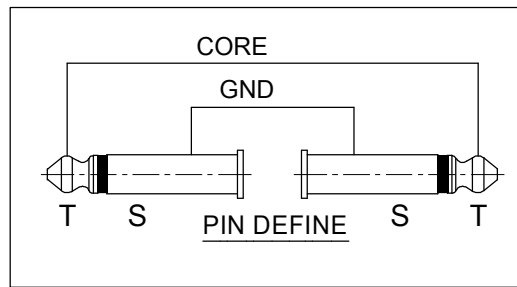

REVISIONS		
ISS	ZONE	DESCRIPTION\PER REQUEST\DATE
V	OPEN	Open drawings to customers

ENOVA - PROFESSIONAL GUITAR CABLE

CABLE NO.:AD-I-BULK-100

Small size sleeve : 168x109MM

ERP link	Part No.
	EC-A1-PLMM2-0.2
	EC-A1-PLMM2-0.5
	EC-A1-PLMM2-1
	EC-A1-PLMM2-2
	EC-A1-PLMM2-3
	EC-A1-PLMM2-4

DIMENSIONS ARE IN MILLIMETERS		APPROVED	DATE
UNLESS OTHERWISE SPECIFIED TOLERANCES		CHECKED	DATE
ANGLES = ±5°		DRAWN	DATE
UP TO 6 = ±0.2		HAONANHU	2019-8-21
6-40 = ±0.4		FILE NO.	
40-120 = ±0.6		ERP LINK:	
120-315 = ±1			
ABOVE 315 = ±1.6			
THIRD_ANGLE			
SCALE	1/1.5		

Connector Distribution GmbH			
TITLE			
2* 6.3mm MONO PHONE PLUG CABLE ASSEMBLY (L=0.2M/0.5M/1M/2M/3M/4M)			
PART NO.	EC-A1-PLMM2-0.2	REV.	A1

NO.	DESCRIPTION	MATERIAL	FINISH	Q'TY	DRAWING NO.
2	CABLE		BLACK	1	AD-I-BULK-100
1	6.3mm MONO PHONE PLUG		Electro-coating black	2	PL22MB