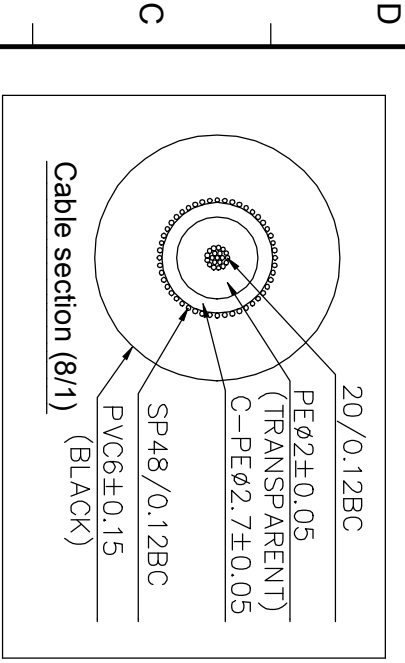

1	2	3	4	5	6	7	8
REVISIONS							
ISS	ZONE	DESCRIPTION \ PER REQUEST \ DATE					
V	OPEN	Open drawings to customers					

ENOVA - PROFESSIONAL GUITAR CABLE

CABLE NO.: AD-1-BULK-100

Big size sleeve : 353x200MM

ERP link	Part No.
	EC-A1-PLMM2-15
	EC-A1-PLMM2-20
	EC-A1-PLMM2-30

DIMENSIONS ARE IN MILLIMETERS		APPROVED	DATE	TITLE			
UNLESS OTHERWISE SPECIFIED TOLERANCES		CHECKED	DATE	Connector Distribution GmbH			
ANGLES = ±5°		DRAWN	DATE	2* 6.3mm MONO PHONE PLUG			
UP TO 6 = ±0.2		HAONANHU	2019-8-21	CABLE ASSEMBLY (L=15M/20M/30M)			
6-40 = ±0.4		ERP LINK:		PART NO. EC-A1-PLMM2-15			
40-120 = ±0.6		SCALE	1/1.5	REV. A1			
120-315 = ±1		THIRD_ANGLE					
ABOVE 315 = ±1.6							

NO.	DESCRIPTION	MATERIAL	FINISH	Q'TY	DRAWING NO.
2	CABLE	BLACK		1	AD-1-BULK-100
1	PHONE PLUG	Electro-coating black		2	PL222MB