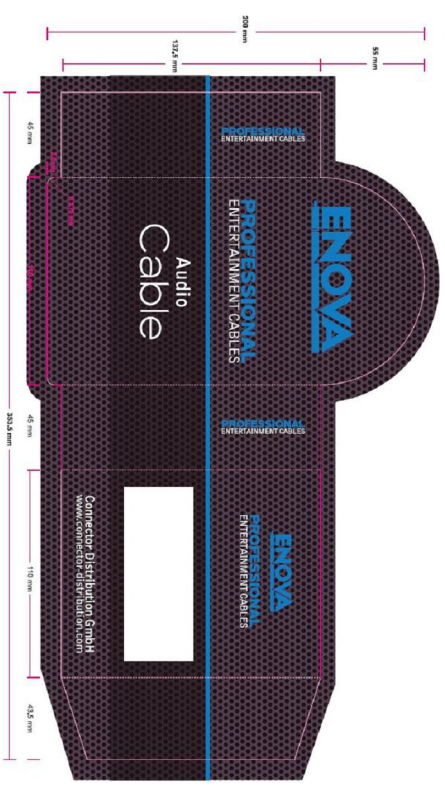

1	2	3	4	5	6	7	8
REVISIONS							
ISS	ZONE	DESCRIPTION \ PER REQUEST \ DATE					
V	OPEN	Open drawings to customers					

ENOVA - PROFESSIONAL GUITAR CABLE

CABLE NO.: AD-1-BULK-100

Big size sleeve : 353x200MM

ERP link	Part No.
	EC-A1-PLMM2-15
	EC-A1-PLMM2-20
	EC-A1-PLMM2-30

DIMENSIONS ARE IN MILLIMETERS		APPROVED	DATE	TITLE			
UNLESS OTHERWISE SPECIFIED TOLERANCES		CHECKED	DATE	Connector Distribution GmbH			
ANGLES = ±5°		DRAWN	DATE	2* 6.3mm MONO PHONE PLUG			
UP TO 6 = ±0.2		HAONANHU	2019-8-21	CABLE ASSEMBLY (L=15M/20M/30M)			
6-40 = ±0.4		ERP LINK:		PART NO. EC-A1-PLMM2-15			
40-120 = ±0.6		SCALE	1/1.5	REV. A1			
120-315 = ±1		THIRD_ANGLE					
ABOVE 315 = ±1.6							

NO.	DESCRIPTION	MATERIAL	FINISH	Q'TY	DRAWING NO.
2	CABLE	BLACK		1	AD-1-BULK-100
1	PHONE PLUG	Electro-coating black		2	PL222MB