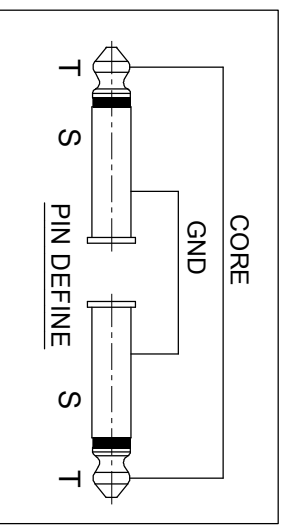

1	2	3	4	5	6	7	8
REVISIONS							
ISS	ZONE	DESCRIPTION \ PER REQUEST \ DATE					
V	OPEN	Open drawings to customers					

ENOVA - PROFESSIONAL GUITAR CABLE

CABLE NO.: AD-1-BULK-100

Big size sleeve : 353x200MM

ERP link	Part No.
	EC-A1-PLMM2-15
	EC-A1-PLMM2-20
	EC-A1-PLMM2-30

DIMENSIONS ARE IN MILLIMETERS		APPROVED	DATE	TITLE			
UNLESS OTHERWISE SPECIFIED TOLERANCES		CHECKED	DATE	Connector Distribution GmbH			
ANGLES = ±5°		DRAWN	DATE	2* 6.3mm MONO PHONE PLUG			
UP TO 6 = ±0.2		HAONANHU	2019-8-21	CABLE ASSEMBLY (L=15M/20M/30M)			
6-40 = ±0.4		ERP LINK:		PART NO. EC-A1-PLMM2-15			
40-120 = ±0.6		SCALE	1/1.5	REV. A1			
120-315 = ±1		THIRD_ANGLE					
ABOVE 315 = ±1.6							

NO.	DESCRIPTION	MATERIAL	FINISH	Q'TY	DRAWING NO.
2	CABLE	BLACK		1	AD-1-BULK-100
1	PHONE PLUG	Electro-coating black		2	PL222MB