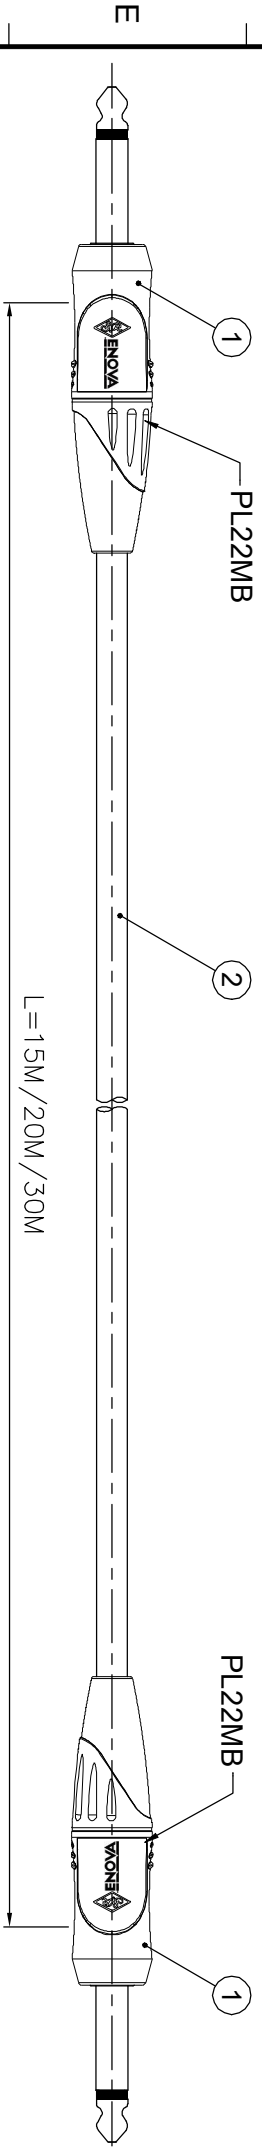

1	2	3	4	5	6	7	8
REVISIONS							
ISS	ZONE	DESCRIPTION \ PER REQUEST \ DATE					
V	OPEN	Open drawings to customers					

ENOVA - PROFESSIONAL GUITAR CABLE

CABLE NO.: AD-1-BULK-100

Big size sleeve : 353x200MM

ERP link	Part No.
	EC-A1-PLMM2-15
	EC-A1-PLMM2-20
	EC-A1-PLMM2-30

DIMENSIONS ARE IN MILLIMETERS		APPROVED	DATE	TITLE			
UNLESS OTHERWISE SPECIFIED TOLERANCES		CHECKED	DATE	Connector Distribution GmbH			
ANGLES = ±5°		DRAWN	DATE	2* 6.3mm MONO PHONE PLUG			
UP TO 6 = ±0.2		HAONANHU	2019-8-21	CABLE ASSEMBLY (L=15M/20M/30M)			
6-40 = ±0.4		ERP LINK:		PART NO. EC-A1-PLMM2-15			
40-120 = ±0.6		SCALE	1/1.5	REV. A1			
120-315 = ±1		THIRD_ANGLE					
ABOVE 315 = ±1.6							

NO.	DESCRIPTION	MATERIAL	FINISH	Q'TY	DRAWING NO.
2	CABLE	BLACK		1	AD-1-BULK-100
1	PHONE PLUG	Electro-coating black		2	PL222MB