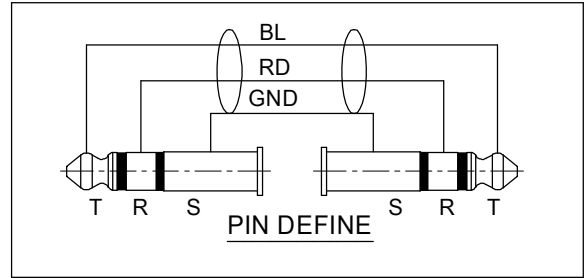

REVISIONS		
ISS	ZONE	DESCRIPTION\PER REQUEST\DATE
V	OPEN	Open drawings to customers

ENOVA - PROFESSIONAL MICROPHONE CABLE

CABLE NO.: AD-I-BULK-100

Small size sleeve : 168x109MM

ERP link	Part No.
	EC-A1-PLMM3-0.2
	EC-A1-PLMM3-0.5
	EC-A1-PLMM3-1
	EC-A1-PLMM3-2
	EC-A1-PLMM3-3
	EC-A1-PLMM3-4

DIMENSIONS ARE IN MILLIMETERS		APPROVED	DATE
UNLESS OTHERWISE SPECIFIED TOLERANCES		CHECKED	DATE
ANGLES = ±5°		DRAWN	DATE
UP TO 6 = ±0.2		HAONANHU	2019-8-21
6-40 = ±0.4		FILE NO.	
40-120 = ±0.6		ERP LINK:	
120-315 = ±1			
ABOVE 315 = ±1.6			
THIRD_ANGLE			
SCALE	1/1.5		

Connector Distribution GmbH		
TITLE 6.3mm STEREO PHONE PLUG CABLE ASSEMBLY (L=0.2M/0.5M/1M/2M/3M/4M)		
PART NO.	EC-A1-PLMM3-0.2	REV. A1

NO.	DESCRIPTION	MATERIAL	FINISH	Q'TY	DRAWING NO.
2	CABLE		BLACK	1	AD-I-BULK-100
1	6.3mm STEREO PHONE PLUG		Electro-coating black	2	PL23MB