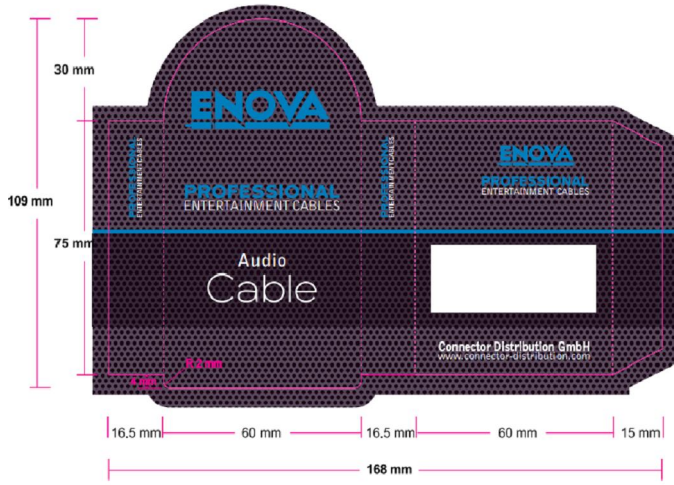

REVISIONS		
ISS	ZONE	DESCRIPTION\PER REQUEST\DATE
V	OPEN	Open drawings to customers

ENOVA - PROFESSIONAL MICROPHONE CABLE

CABLE NO.: AD-I-BULK-100

Small size sleeve : 168x109MM

ERP link	Part No.
	EC-A1-PLMM3-0.2
	EC-A1-PLMM3-0.5
	EC-A1-PLMM3-1
	EC-A1-PLMM3-2
	EC-A1-PLMM3-3
	EC-A1-PLMM3-4

DIMENSIONS ARE IN MILLIMETERS		APPROVED	DATE
UNLESS OTHERWISE SPECIFIED TOLERANCES		CHECKED	DATE
ANGLES = ±5°		DRAWN	DATE
UP TO 6 = ±0.2		HAONANHU	2019-8-21
6-40 = ±0.4		FILE NO.	
40-120 = ±0.6		ERP LINK:	
120-315 = ±1			
ABOVE 315 = ±1.6			
THIRD_ANGLE			
SCALE	1/1.5		

Connector Distribution GmbH		
TITLE 6.3mm STEREO PHONE PLUG CABLE ASSEMBLY (L=0.2M/0.5M/1M/2M/3M/4M)		
PART NO.	EC-A1-PLMM3-0.2	REV. A1

NO.	DESCRIPTION	MATERIAL	FINISH	Q'TY	DRAWING NO.
2	CABLE		BLACK	1	AD-I-BULK-100
1	6.3mm STEREO PHONE PLUG		Electro-coating black	2	PL23MB