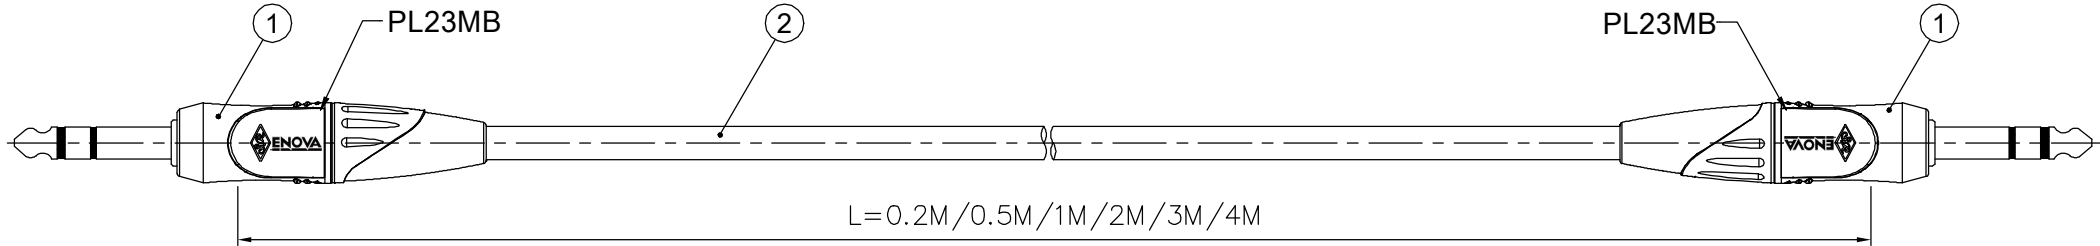

REVISIONS		
ISS	ZONE	DESCRIPTION\PER REQUEST\DATE
V	OPEN	Open drawings to customers

ENOVA - PROFESSIONAL MICROPHONE CABLE

CABLE NO.: AD-I-BULK-100

Small size sleeve : 168x109MM

ERP link	Part No.
	EC-A1-PLMM3-0.2
	EC-A1-PLMM3-0.5
	EC-A1-PLMM3-1
	EC-A1-PLMM3-2
	EC-A1-PLMM3-3
	EC-A1-PLMM3-4

DIMENSIONS ARE IN MILLIMETERS		APPROVED	DATE
UNLESS OTHERWISE SPECIFIED TOLERANCES		CHECKED	DATE
ANGLES = ±5°		DRAWN	DATE
UP TO 6 = ±0.2		HAONANHU	2019-8-21
6-40 = ±0.4		FILE NO.	
40-120 = ±0.6		ERP LINK:	
120-315 = ±1			
ABOVE 315 = ±1.6			
THIRD_ANGLE			
SCALE	1/1.5		

Connector Distribution GmbH		
TITLE 6.3mm STEREO PHONE PLUG CABLE ASSEMBLY (L=0.2M/0.5M/1M/2M/3M/4M)		
PART NO.	EC-A1-PLMM3-0.2	REV. A1

NO.	DESCRIPTION	MATERIAL	FINISH	Q'TY	DRAWING NO.
2	CABLE		BLACK	1	AD-I-BULK-100
1	6.3mm STEREO PHONE PLUG		Electro-coating black	2	PL23MB