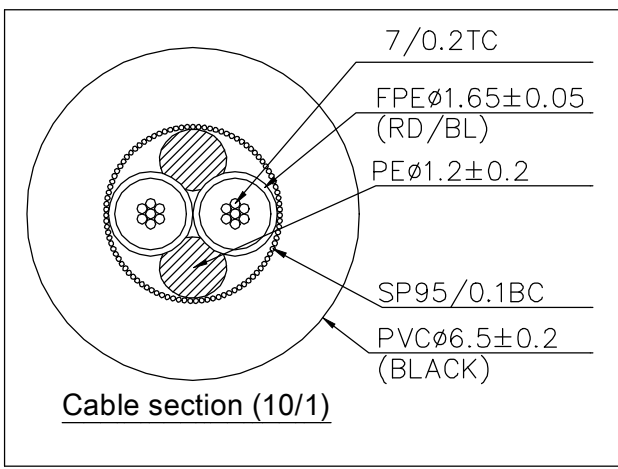

REVISIONS		
ISS	ZONE	DESCRIPTION\PER REQUEST\DATE
V	OPEN	Open drawings to customers

ENOVA - PROFESSIONAL MICROPHONE CABLE

CABLE NO.: AD-I-BULK-100

Small size sleeve : 168x109MM

ERP link	Part No.
	EC-A1-PLMM3-0.2
	EC-A1-PLMM3-0.5
	EC-A1-PLMM3-1
	EC-A1-PLMM3-2
	EC-A1-PLMM3-3
	EC-A1-PLMM3-4

DIMENSIONS ARE IN MILLIMETERS		APPROVED	DATE
UNLESS OTHERWISE SPECIFIED TOLERANCES		CHECKED	DATE
ANGLES = ±5°		DRAWN	DATE
UP TO 6 = ±0.2		HAONANHU	2019-8-21
6-40 = ±0.4		FILE NO.	
40-120 = ±0.6		ERP LINK:	
120-315 = ±1			
ABOVE 315 = ±1.6			
THIRD_ANGLE			
SCALE	1/1.5		

Connector Distribution GmbH		
TITLE 6.3mm STEREO PHONE PLUG CABLE ASSEMBLY (L=0.2M/0.5M/1M/2M/3M/4M)		
PART NO.	EC-A1-PLMM3-0.2	REV. A1

NO.	DESCRIPTION	MATERIAL	FINISH	Q'TY	DRAWING NO.
2	CABLE		BLACK	1	AD-I-BULK-100
1	6.3mm STEREO PHONE PLUG		Electro-coating black	2	PL23MB