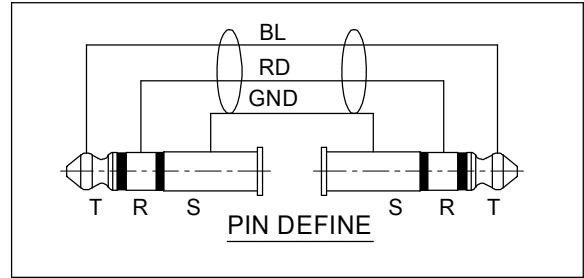

REVISIONS		
ISS	ZONE	DESCRIPTION\PER REQUEST\DATE
V	OPEN	Open drawings to customers

ENOVA - PROFESSIONAL MICROPHONE CABLE

CABLE NO.: AD-I-BULK-100

Small size sleeve : 168x109MM

ERP link	Part No.
	EC-A1-PLMM3-0.2
	EC-A1-PLMM3-0.5
	EC-A1-PLMM3-1
	EC-A1-PLMM3-2
	EC-A1-PLMM3-3
	EC-A1-PLMM3-4

DIMENSIONS ARE IN MILLIMETERS		APPROVED	DATE
UNLESS OTHERWISE SPECIFIED TOLERANCES		CHECKED	DATE
ANGLES = ±5° UP TO 6 = ±0.2 6-40 = ±0.4 40-120 = ±0.6 120-315 = ±1 ABOVE 315 = ±1.6		DRAWN	DATE
THIRD_ANGLE		HAONANHU	2019-8-21
SCALE		FILE NO.	
1/1.5		ERP LINK:	

Connector Distribution GmbH		
TITLE		
6.3mm STEREO PHONE PLUG CABLE ASSEMBLY (L=0.2M/0.5M/1M/2M/3M/4M)		
PART NO.	EC-A1-PLMM3-0.2	REV. A1

NO.	DESCRIPTION	MATERIAL	FINISH	Q'TY	DRAWING NO.
2	CABLE		BLACK	1	AD-I-BULK-100
1	6.3mm STEREO PHONE PLUG		Electro-coating black	2	PL23MB