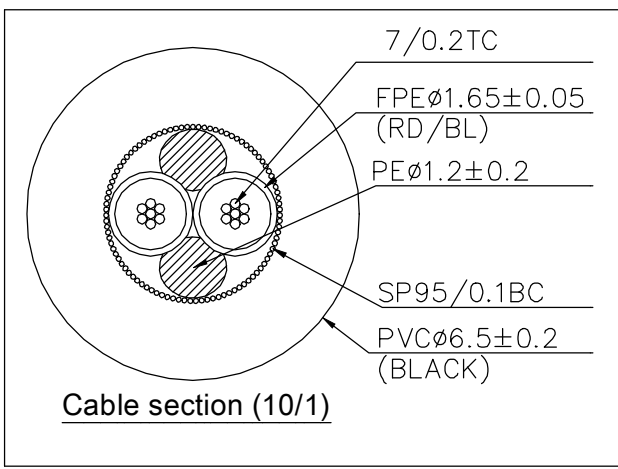

REVISIONS		
ISS	ZONE	DESCRIPTION\PER REQUEST\DATE
V	OPEN	Open drawings to customers

ENOVA - PROFESSIONAL MICROPHONE CABLE

CABLE NO.: AD-I-BULK-100

Small size sleeve : 168x109MM

ERP link	Part No.
	EC-A1-PLMM3-0.2
	EC-A1-PLMM3-0.5
	EC-A1-PLMM3-1
	EC-A1-PLMM3-2
	EC-A1-PLMM3-3
	EC-A1-PLMM3-4

DIMENSIONS ARE IN MILLIMETERS		APPROVED	DATE
UNLESS OTHERWISE SPECIFIED TOLERANCES		CHECKED	DATE
ANGLES = ±5° UP TO 6 = ±0.2 6-40 = ±0.4 40-120 = ±0.6 120-315 = ±1 ABOVE 315 = ±1.6		DRAWN	DATE
THIRD_ANGLE		HAONANHU	2019-8-21
SCALE		FILE NO.	
1/1.5		ERP LINK:	

Connector Distribution GmbH		
TITLE		
6.3mm STEREO PHONE PLUG CABLE ASSEMBLY (L=0.2M/0.5M/1M/2M/3M/4M)		
PART NO.	EC-A1-PLMM3-0.2	REV. A1

NO.	DESCRIPTION	MATERIAL	FINISH	Q'TY	DRAWING NO.
2	CABLE		BLACK	1	AD-I-BULK-100
1	6.3mm STEREO PHONE PLUG		Electro-coating black	2	PL23MB