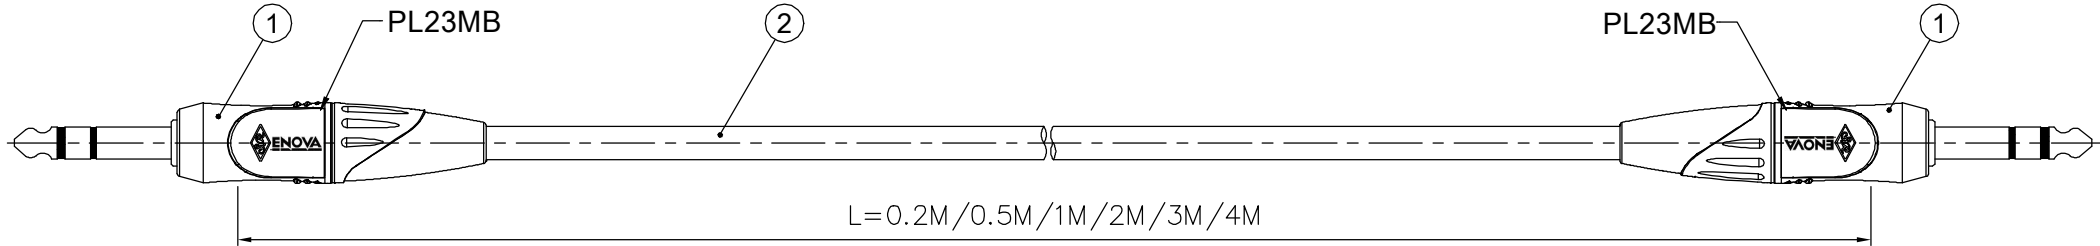

REVISIONS		
ISS	ZONE	DESCRIPTION\PER REQUEST\DATE
V	OPEN	Open drawings to customers

ENOVA - PROFESSIONAL MICROPHONE CABLE

CABLE NO.: AD-I-BULK-100

Small size sleeve : 168x109MM

ERP link	Part No.
	EC-A1-PLMM3-0.2
	EC-A1-PLMM3-0.5
	EC-A1-PLMM3-1
	EC-A1-PLMM3-2
	EC-A1-PLMM3-3
	EC-A1-PLMM3-4

DIMENSIONS ARE IN MILLIMETERS		APPROVED	DATE
UNLESS OTHERWISE SPECIFIED TOLERANCES		CHECKED	DATE
ANGLES = ±5° UP TO 6 = ±0.2 6-40 = ±0.4 40-120 = ±0.6 120-315 = ±1 ABOVE 315 = ±1.6		DRAWN	DATE
THIRD_ANGLE		HAONANHU	2019-8-21
SCALE		FILE NO.	
1/1.5		ERP LINK:	

Connector Distribution GmbH		
TITLE		
6.3mm STEREO PHONE PLUG CABLE ASSEMBLY (L=0.2M/0.5M/1M/2M/3M/4M)		
PART NO.	EC-A1-PLMM3-0.2	REV. A1

NO.	DESCRIPTION	MATERIAL	FINISH	Q'TY	DRAWING NO.
2	CABLE		BLACK	1	AD-I-BULK-100
1	6.3mm STEREO PHONE PLUG		Electro-coating black	2	PL23MB