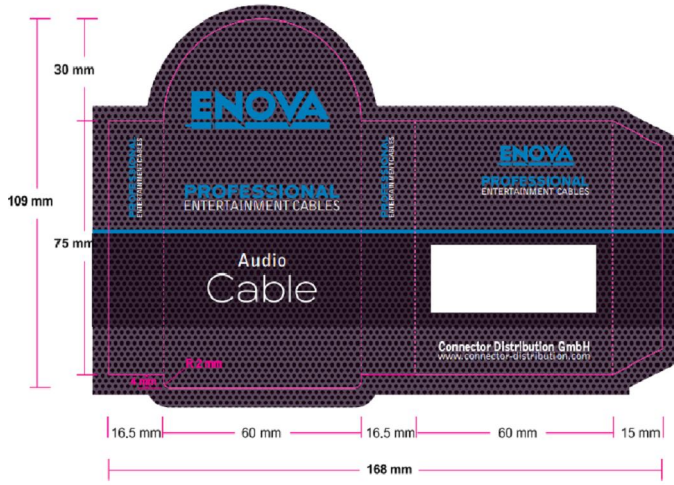

REVISIONS		
ISS	ZONE	DESCRIPTION\PER REQUEST\DATE
V	OPEN	Open drawings to customers

ENOVA - PROFESSIONAL MICROPHONE CABLE

CABLE NO.: AD-I-BULK-100

Small size sleeve : 168x109MM

ERP link	Part No.
	EC-A1-PLMM3-0.2
	EC-A1-PLMM3-0.5
	EC-A1-PLMM3-1
	EC-A1-PLMM3-2
	EC-A1-PLMM3-3
	EC-A1-PLMM3-4

DIMENSIONS ARE IN MILLIMETERS		APPROVED	DATE
UNLESS OTHERWISE SPECIFIED TOLERANCES		CHECKED	DATE
ANGLES = ±5° UP TO 6 = ±0.2 6-40 = ±0.4 40-120 = ±0.6 120-315 = ±1 ABOVE 315 = ±1.6		DRAWN	DATE
THIRD_ANGLE		HAONANHU	2019-8-21
SCALE		FILE NO.	
1/1.5		ERP LINK:	

Connector Distribution GmbH		
TITLE		
6.3mm STEREO PHONE PLUG CABLE ASSEMBLY (L=0.2M/0.5M/1M/2M/3M/4M)		
PART NO.	EC-A1-PLMM3-0.2	REV. A1

NO.	DESCRIPTION	MATERIAL	FINISH	Q'TY	DRAWING NO.
2	CABLE		BLACK	1	AD-I-BULK-100
1	6.3mm STEREO PHONE PLUG		Electro-coating black	2	PL23MB