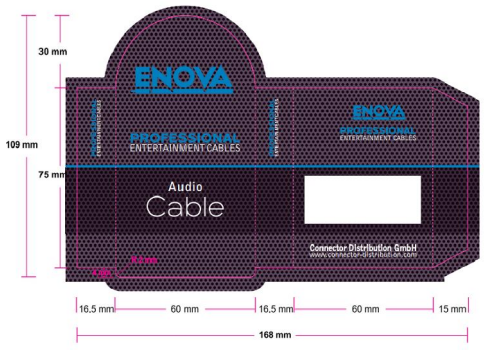

REVISIONS		
ISS	ZONE	DESCRIPTION\PER REQUEST\DATE
V	OPEN	Open drawings to customers

ENOVA - PROFESSIONAL MICROPHONE CABLE

CABLE NO.: AD-I-BULK-100

ERP link	Part No.
	EC-A1-XLFM-0.2
	EC-A1-XLFM-0.5
	EC-A1-XLFM-1
	EC-A1-XLFM-2
	EC-A1-XLFM-3
	EC-A1-XLFM-4

3	XLR FEMALE CONNECTOR		Electro-coating black)	1	XL23FB
2	CABLE		BLACK	1	AD-I-BULK-100
1	XLR MALE CONNECTOR		Electro-coating black)	1	XL23MB
NO.	DESCRIPTION	MATERIAL	FINISH	Q'TY	DRAWING NO.

DIMENSIONS ARE IN MILLIMETERS		APPROVED	DATE
UNLESS OTHERWISE SPECIFIED TOLERANCES		CHECKED	DATE
ANGLES = \pm 5°		DRAWN	DATE
UP TO 6 = \pm 0.2		HAONANHU	2019-08-21
6-40 = \pm 0.4		FILE NO.	
40-120 = \pm 0.6			
120-315 = \pm 1			
ABOVE 315 = \pm 1.6			
THIRD_ANGLE		ERP LINK:	
SCALE	1.5/1		

Connector Distribution GmbH			
TITLE			
XLR MALE TO FEMALE CABLE ASSEMBLY (L=0.2M/0.5M/1M/2M/3M/4M)			
PART NO.	EC-A1-XLFM-0.2	REV.	A1