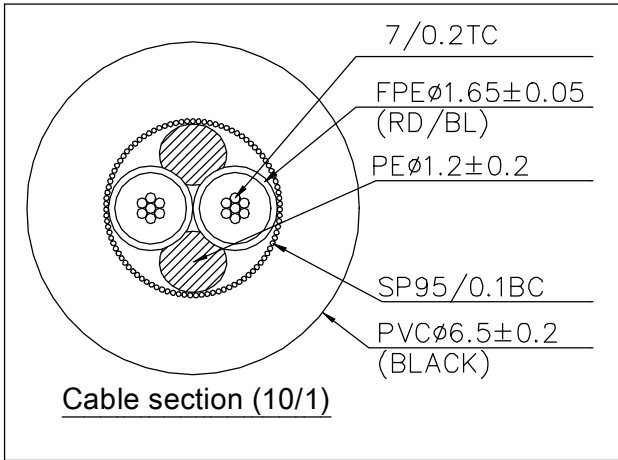

REVISIONS		
ISS	ZONE	DESCRIPTION\PER REQUEST\DATE
V	OPEN	Open drawings to customers

ENOVA - PROFESSIONAL MICROPHONE CABLE

CABLE NO.: AD-I-BULK-100

ERP link	Part No.
	EC-A1-XLFM-0.2
	EC-A1-XLFM-0.5
	EC-A1-XLFM-1
	EC-A1-XLFM-2
	EC-A1-XLFM-3
	EC-A1-XLFM-4

3	XLR FEMALE CONNECTOR		Electro-coating black)	1	XL23FB
2	CABLE		BLACK	1	AD-I-BULK-100
1	XLR MALE CONNECTOR		Electro-coating black)	1	XL23MB
NO.	DESCRIPTION	MATERIAL	FINISH	Q'TY	DRAWING NO.

DIMENSIONS ARE IN MILLIMETERS		APPROVED	DATE
UNLESS OTHERWISE SPECIFIED TOLERANCES		CHECKED	DATE
ANGLES = \pm 5°		DRAWN	DATE
UP TO 6 = \pm 0.2		HAONANHU	2019-08-21
6-40 = \pm 0.4		FILE NO.	
40-120 = \pm 0.6			
120-315 = \pm 1			
ABOVE 315 = \pm 1.6			
THIRD_ANGLE		ERP LINK:	
SCALE	1.5/1		

Connector Distribution GmbH			
TITLE			
XLR MALE TO FEMALE CABLE ASSEMBLY (L=0.2M/0.5M/1M/2M/3M/4M)			
PART NO.	EC-A1-XLFM-0.2	REV.	A1