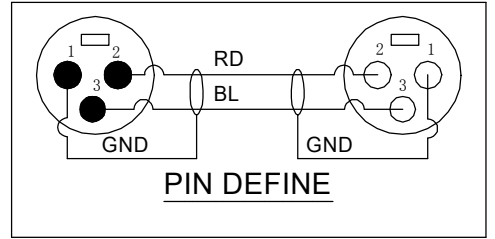

REVISIONS		
ISS	ZONE	DESCRIPTION\PER REQUEST\DATE
V	OPEN	Open drawings to customers

ENOVA - PROFESSIONAL MICROPHONE CABLE

CABLE NO.: AD-I-BULK-100

ERP link	Part No.
	EC-A1-XLFM-0.2
	EC-A1-XLFM-0.5
	EC-A1-XLFM-1
	EC-A1-XLFM-2
	EC-A1-XLFM-3
	EC-A1-XLFM-4

3	XLR FEMALE CONNECTOR		Electro-coating black)	1	XL23FB
2	CABLE		BLACK	1	AD-I-BULK-100
1	XLR MALE CONNECTOR		Electro-coating black)	1	XL23MB
NO.	DESCRIPTION	MATERIAL	FINISH	Q'TY	DRAWING NO.

DIMENSIONS ARE IN MILLIMETERS		APPROVED	DATE
UNLESS OTHERWISE SPECIFIED TOLERANCES		CHECKED	DATE
ANGLES = \pm 5°		DRAWN	DATE
UP TO 6 = \pm 0.2		HAONANHU	2019-08-21
6-40 = \pm 0.4		FILE NO.	
40-120 = \pm 0.6			
120-315 = \pm 1			
ABOVE 315 = \pm 1.6			
THIRD_ANGLE		ERP LINK:	
SCALE	1.5/1		

Connector Distribution GmbH			
TITLE			
XLR MALE TO FEMALE CABLE ASSEMBLY (L=0.2M/0.5M/1M/2M/3M/4M)			
PART NO.	EC-A1-XLFM-0.2	REV.	A1