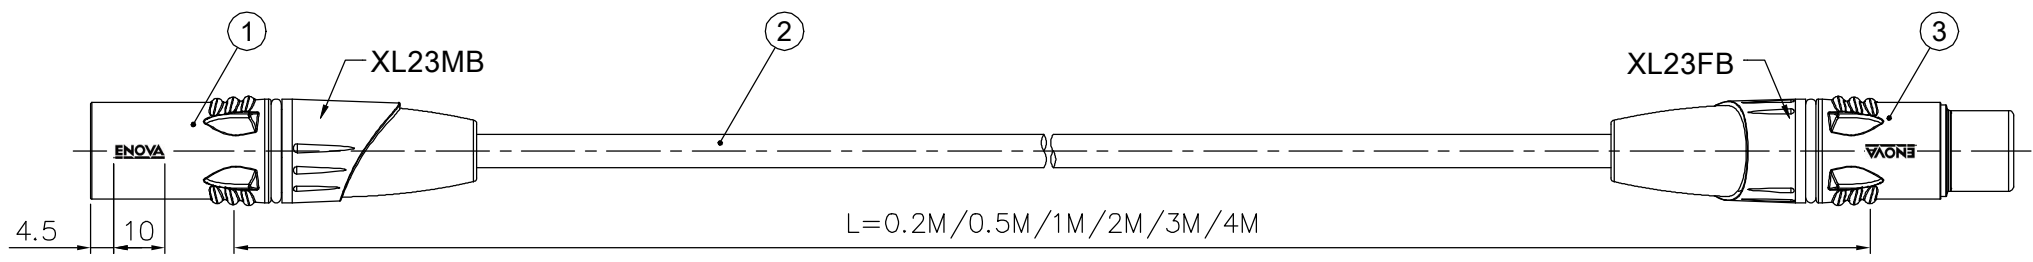

REVISIONS		
ISS	ZONE	DESCRIPTION\PER REQUEST\DATE
V	OPEN	Open drawings to customers

ENOVA - PROFESSIONAL MICROPHONE CABLE

CABLE NO.: AD-I-BULK-100

ERP link	Part No.
	EC-A1-XLFM-0.2
	EC-A1-XLFM-0.5
	EC-A1-XLFM-1
	EC-A1-XLFM-2
	EC-A1-XLFM-3
	EC-A1-XLFM-4

3	XLR FEMALE CONNECTOR		Electro-coating black)	1	XL23FB
2	CABLE		BLACK	1	AD-I-BULK-100
1	XLR MALE CONNECTOR		Electro-coating black)	1	XL23MB
NO.	DESCRIPTION	MATERIAL	FINISH	Q'TY	DRAWING NO.

DIMENSIONS ARE IN MILLIMETERS		APPROVED	DATE
UNLESS OTHERWISE SPECIFIED TOLERANCES		CHECKED	DATE
ANGLES = \pm 5°		DRAWN	DATE
UP TO 6 = \pm 0.2		HAONANHU	2019-08-21
6-40 = \pm 0.4		FILE NO.	
40-120 = \pm 0.6			
120-315 = \pm 1			
ABOVE 315 = \pm 1.6			
THIRD_ANGLE		ERP LINK:	
SCALE	1.5/1		

Connector Distribution GmbH			
TITLE			
XLR MALE TO FEMALE CABLE ASSEMBLY (L=0.2M/0.5M/1M/2M/3M/4M)			
PART NO.	EC-A1-XLFM-0.2	REV.	A1