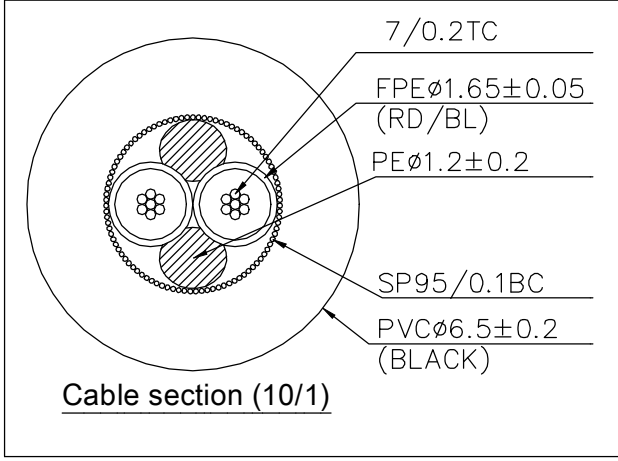

REVISIONS		
ISS	ZONE	DESCRIPTION\PER REQUEST\DATE
V	OPEN	Open drawings to customers

ENOVA - PROFESSIONAL MICROPHONE CABLE

CABLE NO.: AD-I-BULK-100

ERP link	Part No.
	EC-A1-XLMPLM2-5
	EC-A1-XLMPLM2-6
	EC-A1-XLMPLM2-7
	EC-A1-XLMPLM2-10

NO.	DESCRIPTION	MATERIAL	FINISH	Q'TY	DRAWING NO.
3	6.3mm MONO PHONE PLUG		Electro-coating black	1	PL22MB
2	CABLE		BLACK	1	AD-I-BULK-100
1	XLR MALE CONNECTOR		Electro-coating black	1	XL23MB

DIMENSIONS ARE IN MILLIMETERS		APPROVED	DATE
UNLESS OTHERWISE SPECIFIED TOLERANCES		CHECKED	DATE
ANGLES = ±5°		DRAWN	DATE
UP TO 6 = ±0.2		HAONANHU	2019-8-21
6-40 = ±0.4		FILE NO.	
40-120 = ±0.6		ERP LINK:	
120-315 = ±1			
ABOVE 315 = ±1.6			
THIRD_ANGLE			
SCALE	1/1.5		

Connector Distribution GmbH			
TITLE			
XLE MALE TO 6.3mm MONO PHONE PLUG CABLE ASSEMBLY(L=5M/6M/7M/10M)			
PART NO.			REV.
EC-A1-XLMPLM2-5			A1