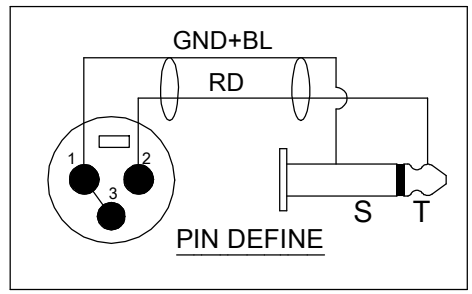

REVISIONS		
ISS	ZONE	DESCRIPTION\PER REQUEST\DATE
V	OPEN	Open drawings to customers

ENOVA - PROFESSIONAL MICROPHONE CABLE

CABLE NO.: AD-I-BULK-100

ERP link	Part No.
	EC-A1-XLMPLM2-5
	EC-A1-XLMPLM2-6
	EC-A1-XLMPLM2-7
	EC-A1-XLMPLM2-10

NO.	DESCRIPTION	MATERIAL	FINISH	Q'TY	DRAWING NO.
3	6.3mm MONO PHONE PLUG		Electro-coating black	1	PL22MB
2	CABLE		BLACK	1	AD-I-BULK-100
1	XLR MALE CONNECTOR		Electro-coating black	1	XL23MB

DIMENSIONS ARE IN MILLIMETERS		APPROVED	DATE
UNLESS OTHERWISE SPECIFIED TOLERANCES		CHECKED	DATE
ANGLES = ±5°		DRAWN	DATE
UP TO 6 = ±0.2		HAONANHU	2019-8-21
6-40 = ±0.4		FILE NO.	
40-120 = ±0.6		ERP LINK:	
120-315 = ±1			
ABOVE 315 = ±1.6			
THIRD_ANGLE			
SCALE	1/1.5		

Connector Distribution GmbH			
TITLE			
XLE MALE TO 6.3mm MONO PHONE PLUG CABLE ASSEMBLY(L=5M/6M/7M/10M)			
PART NO.			REV.
EC-A1-XLMPLM2-5			A1