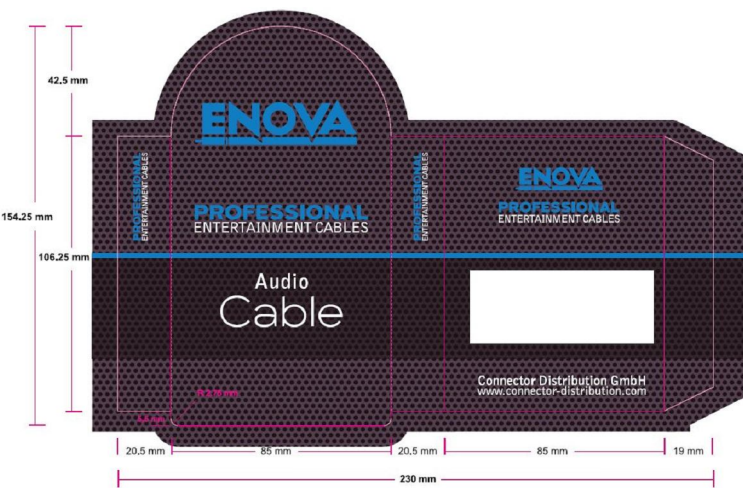

REVISIONS		
ISS	ZONE	DESCRIPTION\PER REQUEST\DATE
V	OPEN	Open drawings to customers

ENOVA - PROFESSIONAL MICROPHONE CABLE

CABLE NO.: AD-I-BULK-100

ERP link	Part No.
	EC-A1-XLMPLM2-5
	EC-A1-XLMPLM2-6
	EC-A1-XLMPLM2-7
	EC-A1-XLMPLM2-10

NO.	DESCRIPTION	MATERIAL	FINISH	Q'TY	DRAWING NO.
3	6.3mm MONO PHONE PLUG		Electro-coating black	1	PL22MB
2	CABLE		BLACK	1	AD-I-BULK-100
1	XLR MALE CONNECTOR		Electro-coating black	1	XL23MB

DIMENSIONS ARE IN MILLIMETERS		APPROVED	DATE
UNLESS OTHERWISE SPECIFIED TOLERANCES		CHECKED	DATE
ANGLES = ±5°		DRAWN	DATE
UP TO 6 = ±0.2		HAONANHU	2019-8-21
6-40 = ±0.4		FILE NO.	
40-120 = ±0.6		ERP LINK:	
120-315 = ±1			
ABOVE 315 = ±1.6			
THIRD_ANGLE			
SCALE	1/1.5		

Connector Distribution GmbH			
TITLE			
XLE MALE TO 6.3mm MONO PHONE PLUG CABLE ASSEMBLY(L=5M/6M/7M/10M)			
PART NO.			REV.
EC-A1-XLMPLM2-5			A1