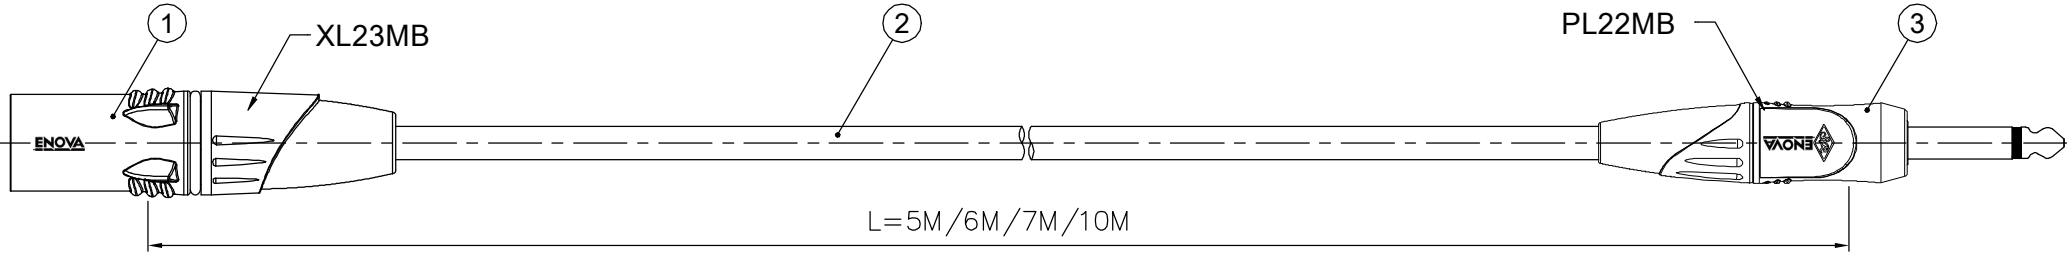

REVISIONS		
ISS	ZONE	DESCRIPTION\PER REQUEST\DATE
V	OPEN	Open drawings to customers

ENOVA - PROFESSIONAL MICROPHONE CABLE

CABLE NO.: AD-I-BULK-100

ERP link	Part No.
	EC-A1-XLMPLM2-5
	EC-A1-XLMPLM2-6
	EC-A1-XLMPLM2-7
	EC-A1-XLMPLM2-10

NO.	DESCRIPTION	MATERIAL	FINISH	Q'TY	DRAWING NO.
3	6.3mm MONO PHONE PLUG		Electro-coating black	1	PL22MB
2	CABLE		BLACK	1	AD-I-BULK-100
1	XLR MALE CONNECTOR		Electro-coating black	1	XL23MB

DIMENSIONS ARE IN MILLIMETERS		APPROVED	DATE
UNLESS OTHERWISE SPECIFIED TOLERANCES		CHECKED	DATE
ANGLES = ±5°		DRAWN	DATE
UP TO 6 = ±0.2		HAONANHU	2019-8-21
6-40 = ±0.4		FILE NO.	
40-120 = ±0.6		ERP LINK:	
120-315 = ±1			
ABOVE 315 = ±1.6			
THIRD_ANGLE			
SCALE	1/1.5		

Connector Distribution GmbH			
TITLE			
XLE MALE TO 6.3mm MONO PHONE PLUG CABLE ASSEMBLY(L=5M/6M/7M/10M)			
PART NO.			REV.
EC-A1-XLMPLM2-5			A1