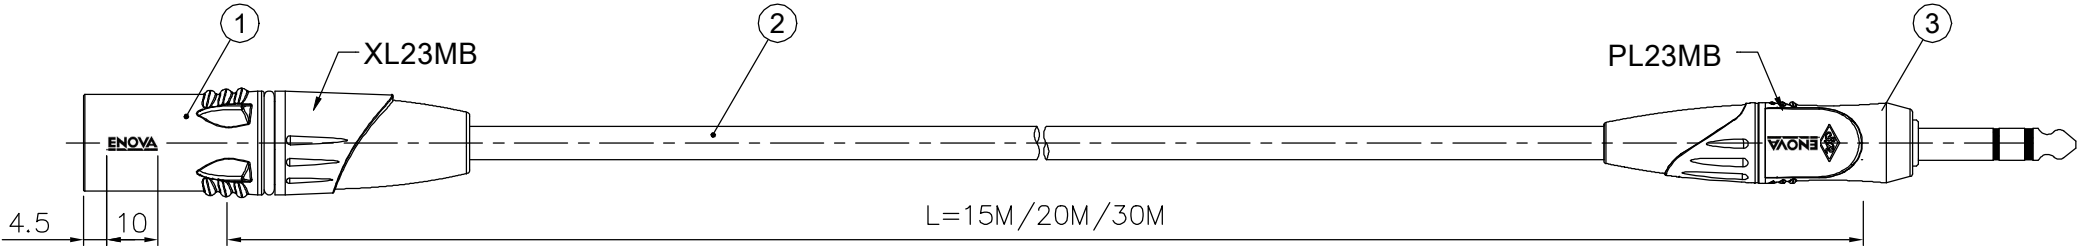

REVISIONS			
ISS	ZONE	DESCRIPTION\PER REQUEST\DATE	
V	OPEN	Open drawings to customers	

ENOVA - PROFESSIONAL MICROPHONE CABLE

CABLE NO.:AD-I-BULK-100

ERP link	Part No.
	EC-A1-XLMPLM3-15
	EC-A1-XLMPLM3-20
	EC-A1-XLMPLM3-30

Big Size Sleeve : 353x200MM

3	MONO PHONE PLUG		Electro-coating black	1	PL23MB
2	CABLE		BLACK	1	AD-I-BULK-100
1	XLR MALE CONNECTOR		Electro-coating black	1	XL23MB
NO.	DESCRIPTION	MATERIAL	FINISH	Q'TY	DRAWING NO.

DIMENSIONS ARE IN MILLIMETERS		APPROVED	DATE
UNLESS OTHERWISE SPECIFIED TOLERANCES		CHECKED	DATE
ANGLES = ±5°		DRAWN	DATE
UP TO 6 = ±0.2		HAONANHU	2019-8-21
6-40 = ±0.4		FILE NO.	
40-120 = ±0.6		ERP LINK:	
120-315 = ±1			
ABOVE 315 = ±1.6			
THIRD_ANGLE			
SCALE	1.5/1		

Connector Distribution GmbH			
TITLE 6.3mm STEREO PLUG TO XLR MALE CABLE ASSEMBLY (L=15M/20M/30M)			
PART NO.	EC-A1-XLMPLM3-15	REV.	A1