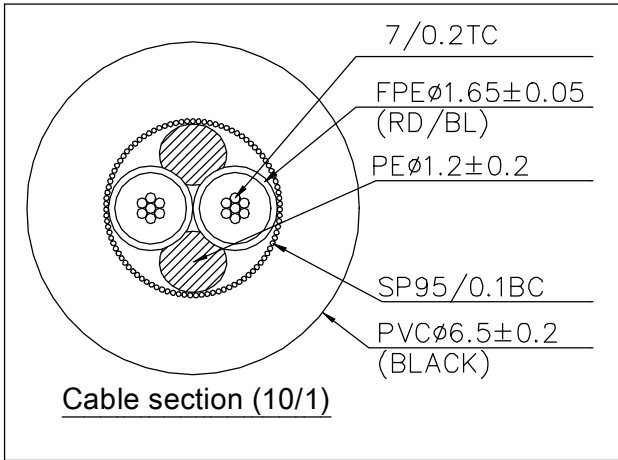

REVISIONS			
ISS	ZONE	DESCRIPTION\PER REQUEST\DATE	
V	OPEN	Open drawings to customers	

ENOVA - PROFESSIONAL MICROPHONE CABLE

CABLE NO.:AD-I-BULK-100

ERP link	Part No.
	EC-A1-XLMPLM3-15
	EC-A1-XLMPLM3-20
	EC-A1-XLMPLM3-30

Big Size Sleeve : 353x200MM

3	MONO PHONE PLUG		Electro-coating black	1	PL23MB
2	CABLE		BLACK	1	AD-I-BULK-100
1	XLR MALE CONNECTOR		Electro-coating black	1	XL23MB
NO.	DESCRIPTION	MATERIAL	FINISH	Q'TY	DRAWING NO.

DIMENSIONS ARE IN MILLIMETERS		APPROVED	DATE
UNLESS OTHERWISE SPECIFIED TOLERANCES		CHECKED	DATE
ANGLES = ±5°		DRAWN	DATE
UP TO 6 = ±0.2		HAONANHU	2019-8-21
6-40 = ±0.4		FILE NO.	
40-120 = ±0.6		ERP LINK:	
120-315 = ±1			
ABOVE 315 = ±1.6			
THIRD_ANGLE			
SCALE	1.5/1		

Connector Distribution GmbH			
TITLE 6.3mm STEREO PLUG TO XLR MALE CABLE ASSEMBLY (L=15M/20M/30M)			
PART NO.	EC-A1-XLMPLM3-15	REV.	A1