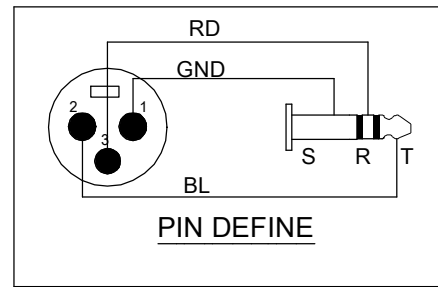

REVISIONS			
ISS	ZONE	DESCRIPTION\PER REQUEST\DATE	
V	OPEN	Open drawings to customers	

ENOVA - PROFESSIONAL MICROPHONE CABLE

CABLE NO.:AD-I-BULK-100

ERP link	Part No.
	EC-A1-XLMPLM3-15
	EC-A1-XLMPLM3-20
	EC-A1-XLMPLM3-30

Big Size Sleeve : 353x200MM

3	MONO PHONE PLUG		Electro-coating black	1	PL23MB
2	CABLE		BLACK	1	AD-I-BULK-100
1	XLR MALE CONNECTOR		Electro-coating black	1	XL23MB
NO.	DESCRIPTION	MATERIAL	FINISH	Q'TY	DRAWING NO.

DIMENSIONS ARE IN MILLIMETERS		APPROVED	DATE
UNLESS OTHERWISE SPECIFIED TOLERANCES		CHECKED	DATE
ANGLES = ±5°		DRAWN	DATE
UP TO 6 = ±0.2		HAONANHU	2019-8-21
6-40 = ±0.4		FILE NO.	
40-120 = ±0.6		ERP LINK:	
120-315 = ±1			
ABOVE 315 = ±1.6			
THIRD_ANGLE			
SCALE	1.5/1		

Connector Distribution GmbH			
TITLE 6.3mm STEREO PLUG TO XLR MALE CABLE ASSEMBLY (L=15M/20M/30M)			
PART NO.	EC-A1-XLMPLM3-15	REV.	A1