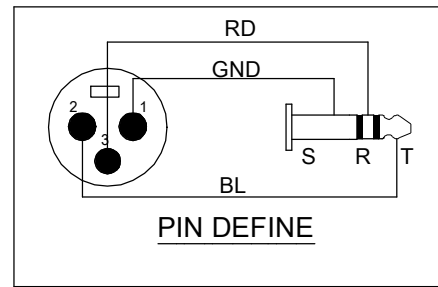

REVISIONS		
ISS	ZONE	DESCRIPTION\PER REQUEST\DATE
V	OPEN	Open drawings to customers

ENOVA - PROFESSIONAL MICROPHONE CABLE

CABLE NO.: AD-I-BULK-100

Medium Size Sleeve : 230x154MM

ERP link	Part No.
	EC-A1-XLMPLM3-5
	EC-A1-XLMPLM3-6
	EC-A1-XLMPLM3-7
	EC-A1-XLMPLM3-10

3	MONO PHONE PLUG		Electro-coating black	1	PL23MB
2	CABLE		BLACK	1	AD-I-BULK-100
1	XLR MALE CONNECTOR		Electro-coating black	1	XL23B
NO.	DESCRIPTION	MATERIAL	FINISH	Q'TY	DRAWING NO.

DIMENSIONS ARE IN MILLIMETERS		APPROVED	DATE
UNLESS OTHERWISE SPECIFIED TOLERANCES		CHECKED	DATE
ANGLES = ±5°		DRAWN	DATE
UP TO 6 = ±0.2		HAONANHU	2019-8-21
6-40 = ±0.4		FILE NO.	
40-120 = ±0.6		ERP LINK:	
120-315 = ±1			
ABOVE 315 = ±1.6			
THIRD_ANGLE			
SCALE	1.5/1		

Connector Distribution GmbH			
TITLE 6.3mm STEREO PLUG TO XLR MALE CABLE ASSEMBLY (L=5M/6M/7M/10M)			
PART NO.	EC-A1-XLMPLM3-5	REV.	A1

F
E
D
C
B
A

F
E
D
C
B
A

1 2 3 4 5 6 7 8