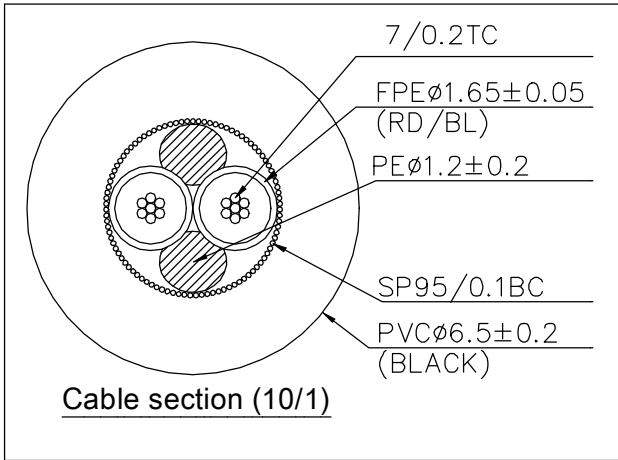

REVISIONS		
ISS	ZONE	DESCRIPTION\PER REQUEST\DATE
V	OPEN	Open drawings to customers

ENOVA - PROFESSIONAL MICROPHONE CABLE

CABLE NO.: AD-I-BULK-100

Medium Size Sleeve : 230x154MM

ERP link	Part No.
	EC-A1-XLMPLM3-5
	EC-A1-XLMPLM3-6
	EC-A1-XLMPLM3-7
	EC-A1-XLMPLM3-10

3	MONO PHONE PLUG		Electro-coating black	1	PL23MB
2	CABLE		BLACK	1	AD-I-BULK-100
1	XLR MALE CONNECTOR		Electro-coating black	1	XL23B
NO.	DESCRIPTION	MATERIAL	FINISH	Q'TY	DRAWING NO.

DIMENSIONS ARE IN MILLIMETERS		APPROVED	DATE
UNLESS OTHERWISE SPECIFIED TOLERANCES		CHECKED	DATE
ANGLES = ±5°		DRAWN	DATE
UP TO 6 = ±0.2		HAONANHU	2019-8-21
6-40 = ±0.4		FILE NO.	
40-120 = ±0.6		ERP LINK:	
120-315 = ±1			
ABOVE 315 = ±1.6			
THIRD_ANGLE			
SCALE	1.5/1		

Connector Distribution GmbH			
TITLE 6.3mm STEREO PLUG TO XLR MALE CABLE ASSEMBLY (L=5M/6M/7M/10M)			
PART NO.	EC-A1-XLMPLM3-5	REV.	A1

F
E
D
C
B
A

F
E
D
C
B
A

1 2 3 4 5 6 7 8