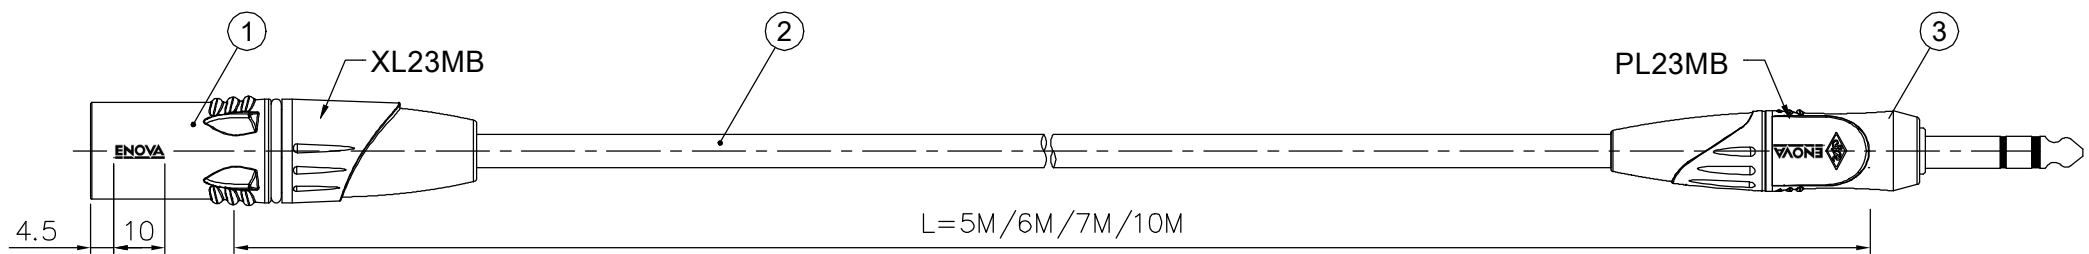

REVISIONS		
ISS	ZONE	DESCRIPTION\PER REQUEST\DATE
V	OPEN	Open drawings to customers

ENOVA - PROFESSIONAL MICROPHONE CABLE

CABLE NO.: AD-I-BULK-100

Medium Size Sleeve : 230x154MM

ERP link	Part No.
	EC-A1-XLMPLM3-5
	EC-A1-XLMPLM3-6
	EC-A1-XLMPLM3-7
	EC-A1-XLMPLM3-10

3	MONO PHONE PLUG		Electro-coating black	1	PL23MB
2	CABLE		BLACK	1	AD-I-BULK-100
1	XLR MALE CONNECTOR		Electro-coating black	1	XL23B
NO.	DESCRIPTION	MATERIAL	FINISH	Q'TY	DRAWING NO.

DIMENSIONS ARE IN MILLIMETERS		APPROVED	DATE
UNLESS OTHERWISE SPECIFIED TOLERANCES		CHECKED	DATE
ANGLES = ±5°		DRAWN	DATE
UP TO 6 = ±0.2		HAONANHU	2019-8-21
6-40 = ±0.4		FILE NO.	
40-120 = ±0.6		ERP LINK:	
120-315 = ±1			
ABOVE 315 = ±1.6			
THIRD_ANGLE			
SCALE	1.5/1		

Connector Distribution GmbH			
TITLE 6.3mm STEREO PLUG TO XLR MALE CABLE ASSEMBLY (L=5M/6M/7M/10M)			
PART NO.	EC-A1-XLMPLM3-5	REV.	A1

F
E
D
C
B
A

F
E
D
C
B
A

1 2 3 4 5 6 7 8