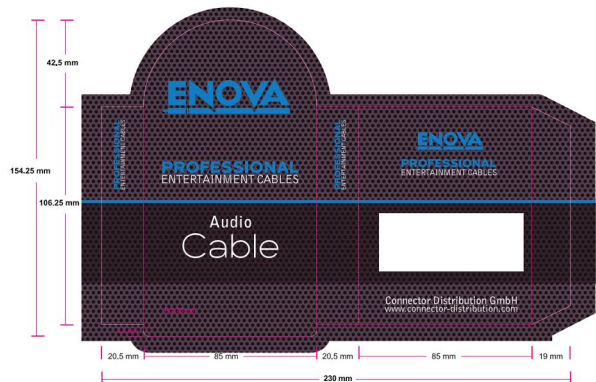

REVISIONS		
ISS	ZONE	DESCRIPTION\PER REQUEST\DATE
V	OPEN	Open drawings to customers

ENOVA - PROFESSIONAL MICROPHONE CABLE

CABLE NO.: AD-I-BULK-100

Medium Size Sleeve : 230x154MM

ERP link	Part No.
	EC-A1-XLMPLM3-5
	EC-A1-XLMPLM3-6
	EC-A1-XLMPLM3-7
	EC-A1-XLMPLM3-10

3	MONO PHONE PLUG		Electro-coating black	1	PL23MB
2	CABLE		BLACK	1	AD-I-BULK-100
1	XLR MALE CONNECTOR		Electro-coating black	1	XL23B
NO.	DESCRIPTION	MATERIAL	FINISH	Q'TY	DRAWING NO.

DIMENSIONS ARE IN MILLIMETERS		APPROVED	DATE
UNLESS OTHERWISE SPECIFIED TOLERANCES		CHECKED	DATE
ANGLES = ±5°		DRAWN	DATE
UP TO 6 = ±0.2		HAONANHU	2019-8-21
6-40 = ±0.4		FILE NO.	
40-120 = ±0.6		ERP LINK:	
120-315 = ±1			
ABOVE 315 = ±1.6			
THIRD_ANGLE			
SCALE	1.5/1		

Connector Distribution GmbH			
TITLE 6.3mm STEREO PLUG TO XLR MALE CABLE ASSEMBLY (L=5M/6M/7M/10M)			
PART NO.	EC-A1-XLMPLM3-5	REV.	A1

F
E
D
C
B
A

F
E
D
C
B
A

1 2 3 4 5 6 7 8