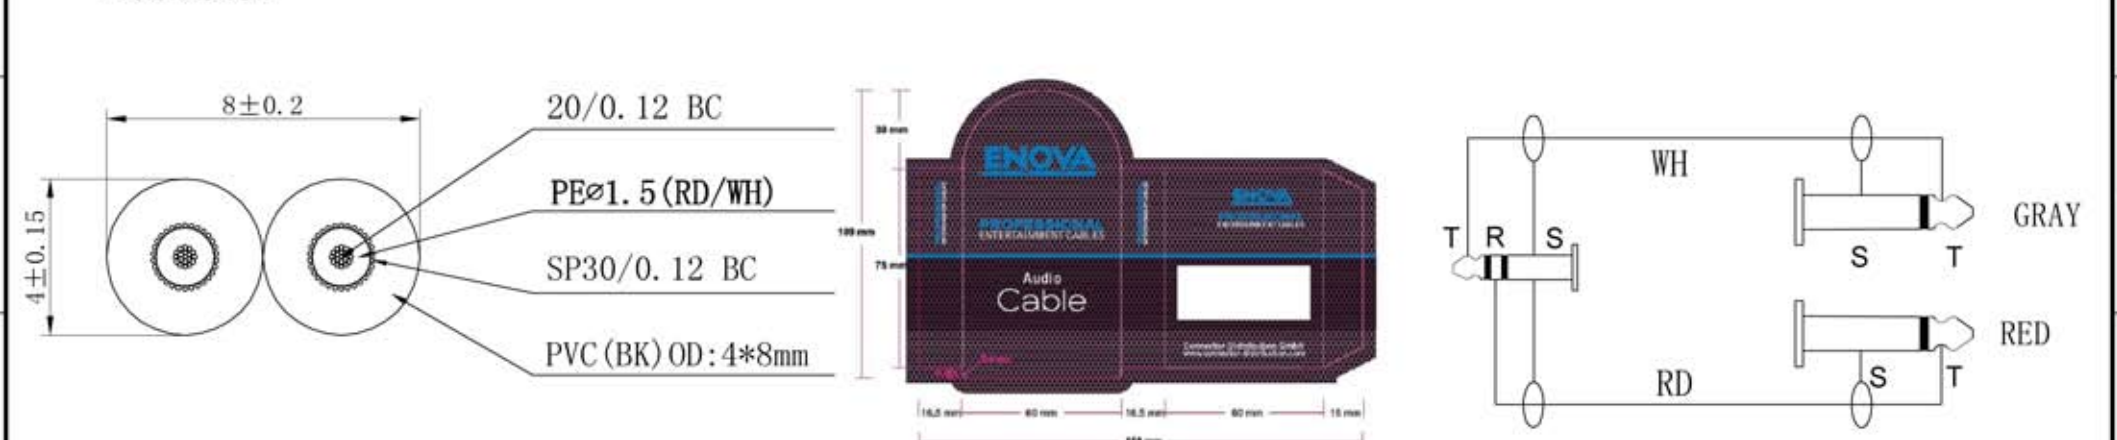

1		2		3		4		5		6		7		8	
REVISIONS															
ISS	ZONE	DESCRIPTION\PER REQUEST\DATE													
V	OPEN	Open drawings to customers													

CABLE NO. : EC-A3-Bulk-100

Small size sleeve : 168x109MM

Part No.	
EC-A3-PSMPLM-1	
EC-A3-PSMPLM-2	
EC-A3-PSMPLM-3	
EC-A3-PSMPLM-4	

DIMENSIONS ARE IN MILLIMETERS		APPROVED	DATE
UNLESS OTHERWISE SPECIFIED TOLERANCES		CHECKED	DATE
ANGLES = ±5°		DRAWN	DATE
UP TO 6 = ±0.2		QINSUN	2020-01-03
6-40 = ±0.4		FILE NO.	
40-120 = ±0.6			
120-315 = ±1			
ABOVE 315 = ±1.6			
THIRD_ANGLE		ERP LINK:	
SCALE	1/1		

Connector Distribution GmbH		
TITLE		
3.5MM STEREO TO 2x6.3MM MONO(L=1M/2M/3M/4M)		
PART NO.	EC-A3-PSMPLM-1	REV. A1

NO.	DESCRIPTION	MATERIAL	FINISH	Q'TY	DRAWING NO.
-----	-------------	----------	--------	------	-------------