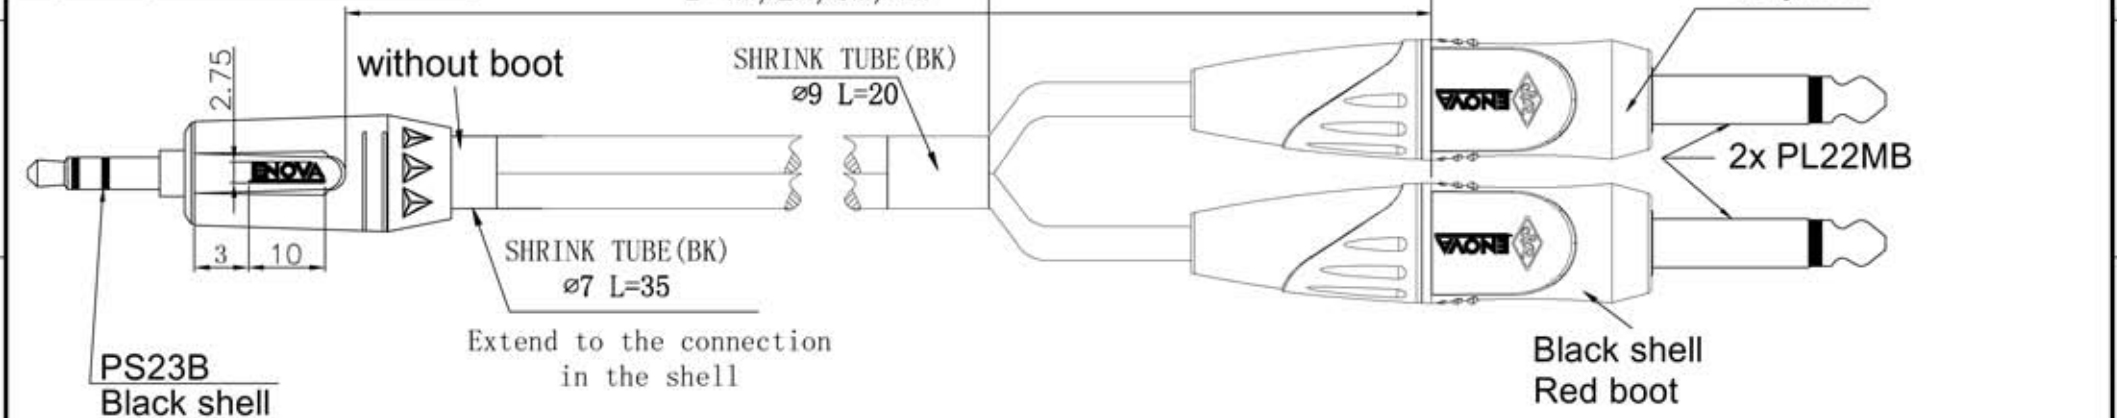

1		2		3		4		5		6		7		8	
REVISIONS															
ISS	ZONE	DESCRIPTION\PER REQUEST\DATE													
V	OPEN	Open drawings to customers													

CABLE NO. : EC-A3-Bulk-100

Small size sleeve : 168x109MM

Part No.	
EC-A3-PSMPLM-1	
EC-A3-PSMPLM-2	
EC-A3-PSMPLM-3	
EC-A3-PSMPLM-4	

DIMENSIONS ARE IN MILLIMETERS		APPROVED	DATE
UNLESS OTHERWISE SPECIFIED TOLERANCES		CHECKED	DATE
ANGLES = ±5°		DRAWN	DATE
UP TO 6 = ±0.2		QINSUN	2020-01-03
6-40 = ±0.4		FILE NO.	
40-120 = ±0.6			
120-315 = ±1			
ABOVE 315 = ±1.6			
THIRD_ANGLE		ERP LINK:	
SCALE	1/1		

Connector Distribution GmbH		
TITLE		
3.5MM STEREO TO 2x6.3MM MONO(L=1M/2M/3M/4M)		
PART NO.	EC-A3-PSMPLM-1	REV. A1

NO.	DESCRIPTION	MATERIAL	FINISH	Q'TY	DRAWING NO.
-----	-------------	----------	--------	------	-------------