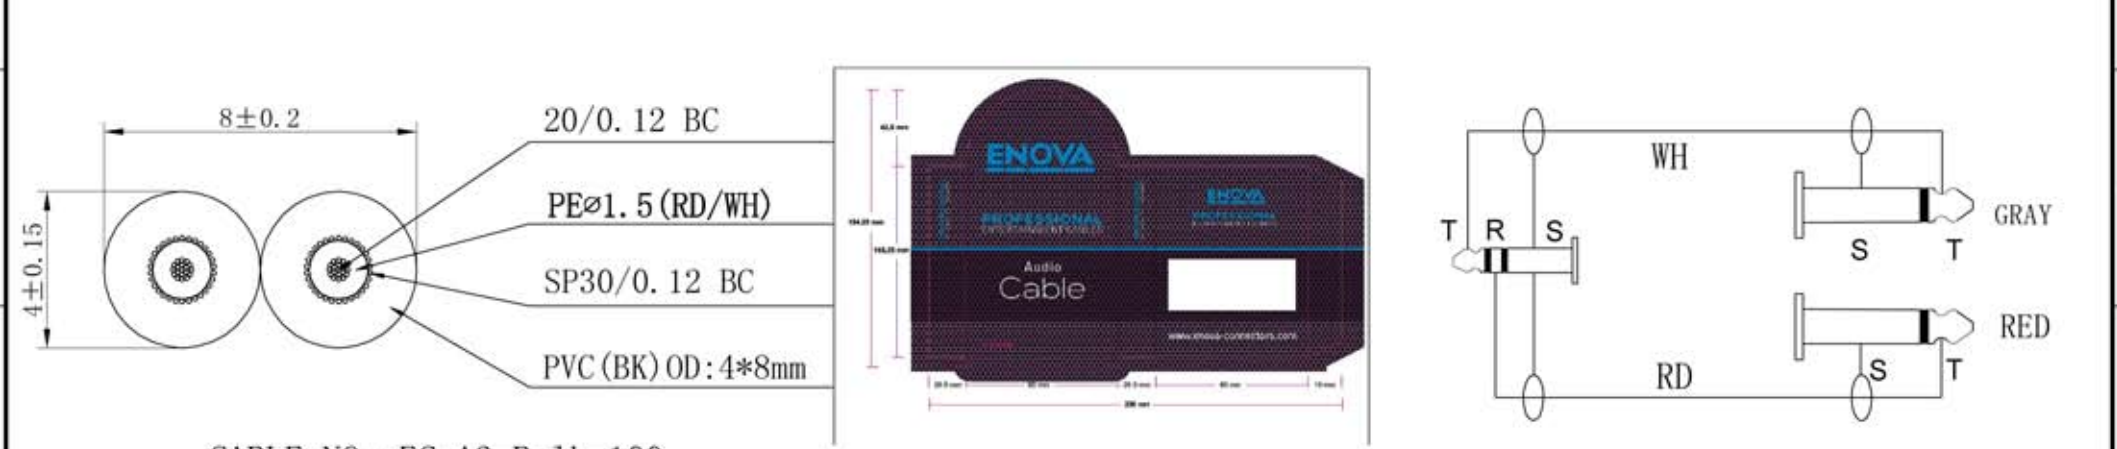

REVISIONS		
ISS	ZONE	DESCRIPTION\PER REQUEST\DATE
V	OPEN	Open drawings to customers

CABLE NO. : EC-A3-Bulk-100

Medium size sleeve : 230x154MM

Part No.
EC-A3-PSMPLM-5
EC-A3-PSMPLM-6
EC-A3-PSMPLM-7

DIMENSIONS ARE IN MILLIMETERS		APPROVED	DATE
UNLESS OTHERWISE SPECIFIED TOLERANCES		CHECKED	DATE
ANGLES = ±5°		DRAWN	QINSUN DATE 2020-01-03
UP TO 6 = ±0.2		FILE NO.	
6-40 = ±0.4		ERP LINK:	
40-120 = ±0.6			
120-315 = ±1			
ABOVE 315 = ±1.6			
THIRD_ANGLE			
SCALE	1/1		

Connector Distribution GmbH		
TITLE		
3.5MM STEREO TO 2x6.3MM MONO(L=5M/6M/7M)		
PART NO.	EC-A3-PSMPLM-5	REV. A1

NO.	DESCRIPTION	MATERIAL	FINISH	Q'TY	DRAWING NO.
1					
2					
3					
4					
5					
6					
7					
8					