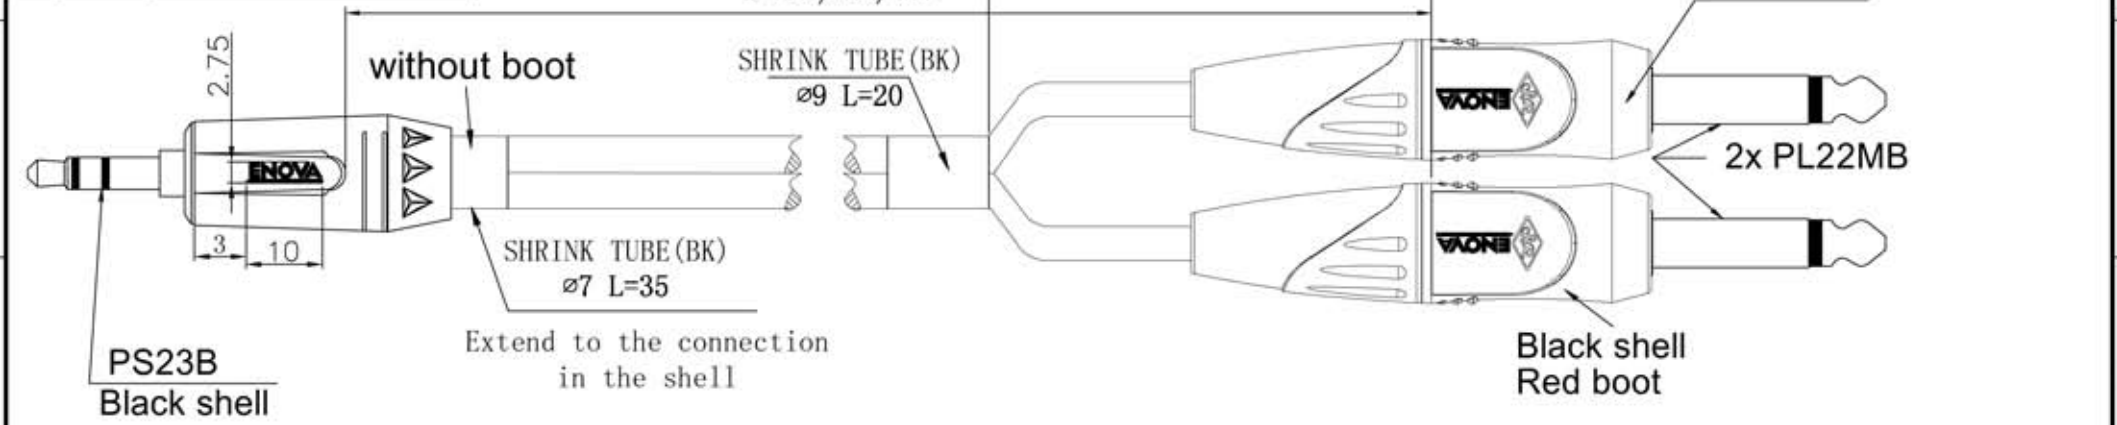

REVISIONS		
ISS	ZONE	DESCRIPTION\PER REQUEST\DATE
V	OPEN	Open drawings to customers

CABLE NO. : EC-A3-Bulk-100

Medium size sleeve : 230x154MM

Part No.
EC-A3-PSMPLM-5
EC-A3-PSMPLM-6
EC-A3-PSMPLM-7

DIMENSIONS ARE IN MILLIMETERS		APPROVED	DATE
UNLESS OTHERWISE SPECIFIED TOLERANCES		CHECKED	DATE
ANGLES = ±5°		DRAWN	QINSUN DATE 2020-01-03
UP TO 6 = ±0.2		FILE NO.	
6-40 = ±0.4		ERP LINK:	
40-120 = ±0.6			
120-315 = ±1			
ABOVE 315 = ±1.6			
THIRD_ANGLE			
SCALE	1/1		

Connector Distribution GmbH		
TITLE		
3.5MM STEREO TO 2x6.3MM MONO(L=5M/6M/7M)		
PART NO.	EC-A3-PSMPLM-5	REV. A1

NO.	DESCRIPTION	MATERIAL	FINISH	Q'TY	DRAWING NO.
1					
2					
3					
4					
5					
6					
7					
8					