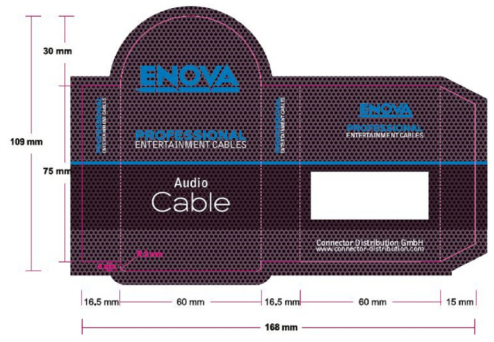

REVISIONS		
ISS	ZONE	DESCRIPTION\PER REQUEST\DATE
V	OPEN	Open drawings to customers

ENOVA - PROFESSIONAL AUDIO CABLE

Small size sleeve : 168x109MM

CABLE NO.: EC-A3-BULK-100

Part No
EC-A3-PSMXLM-1
EC-A3-PSMXLM-2
EC-A3-PSMXLM-3

DIMENSIONS ARE IN MILLIMETERS UNLESS OTHERWISE SPECIFIED TOLERANCES ANGLES = ±5° UP TO 6 = ±0.2 6-40 = ±0.4 40-120 = ±0.6 120-315 = ±1 ABOVE 315 = ±1.6	APPROVED	DATE	<h1>Connector Distribution GmbH</h1>			
	CHECKED	DATE				
	DRAWN	DENGLI	DATE	2021-12-28	TITLE	
	FILE NO.				2xPS23MB +EC-A3-BULK-100+ 2xXL23MB	
THIRD_ANGLE		ERP LINK:	PART NO.	EC-A3-PSMXLM-1	REV.	A1
SCALE	1/1					