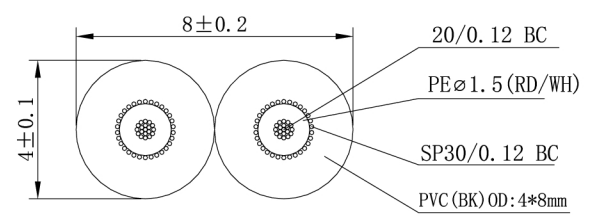

REVISIONS		
ISS	ZONE	DESCRIPTION\PER REQUEST\DATE
V	OPEN	Open drawings to customers

ENOVA - PROFESSIONAL AUDIO CABLE

Small size sleeve : 168x109MM

CABLE NO.: EC-A3-BULK-100

Part No
EC-A3-PSMXLM-1
EC-A3-PSMXLM-2
EC-A3-PSMXLM-3

DIMENSIONS ARE IN MILLIMETERS UNLESS OTHERWISE SPECIFIED TOLERANCES ANGLES = ±5° UP TO 6 = ±0.2 6-40 = ±0.4 40-120 = ±0.6 120-315 = ±1 ABOVE 315 = ±1.6	APPROVED	DATE	<h1>Connector Distribution GmbH</h1>			
	CHECKED	DATE				
	DRAWN	DENGLI	DATE	2021-12-28	TITLE	
	FILE NO.				2xPS23MB +EC-A3-BULK-100+ 2xXL23MB	
THIRD_ANGLE		ERP LINK:	PART NO.	EC-A3-PSMXLM-1	REV.	A1
SCALE	1/1					