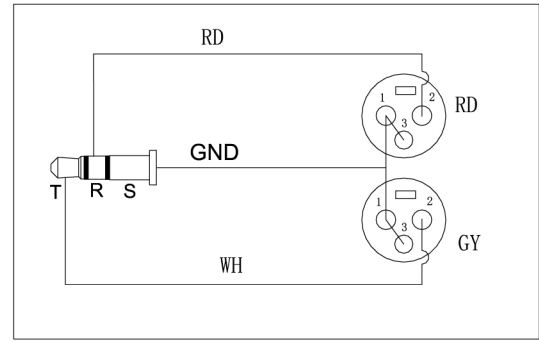

REVISIONS		
ISS	ZONE	DESCRIPTION\PER REQUEST\DATE
V	OPEN	Open drawings to customers

ENOVA - PROFESSIONAL AUDIO CABLE

Small size sleeve : 168x109MM

CABLE NO.: EC-A3-BULK-100

Part No
EC-A3-PSMXLM-1
EC-A3-PSMXLM-2
EC-A3-PSMXLM-3

DIMENSIONS ARE IN MILLIMETERS UNLESS OTHERWISE SPECIFIED TOLERANCES ANGLES = ±5° UP TO 6 = ±0.2 6-40 = ±0.4 40-120 = ±0.6 120-315 = ±1 ABOVE 315 = ±1.6	APPROVED	DATE	<h1>Connector Distribution GmbH</h1>			
	CHECKED	DATE				
	DRAWN	DENGLI	DATE	2021-12-28	TITLE	
	FILE NO.				2xPS23MB +EC-A3-BULK-100+ 2xXL23MB	
THIRD_ANGLE		ERP LINK:	PART NO.	EC-A3-PSMXLM-1	REV.	A1
SCALE	1/1					