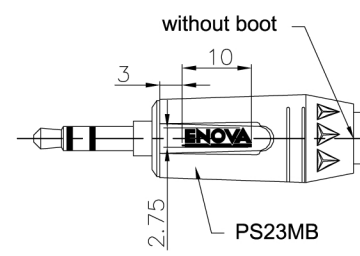

REVISIONS		
ISS	ZONE	DESCRIPTION\PER REQUEST\DATE
V	OPEN	Open drawings to customers

ENOVA - PROFESSIONAL AUDIO CABLE

Small size sleeve : 168x109MM

CABLE NO.: EC-A3-BULK-100

Part No
EC-A3-PSMXLM-1
EC-A3-PSMXLM-2
EC-A3-PSMXLM-3

DIMENSIONS ARE IN MILLIMETERS UNLESS OTHERWISE SPECIFIED TOLERANCES ANGLES = ±5° UP TO 6 = ±0.2 6-40 = ±0.4 40-120 = ±0.6 120-315 = ±1 ABOVE 315 = ±1.6	APPROVED	DATE	<h1>Connector Distribution GmbH</h1>			
	CHECKED	DATE				
	DRAWN	DENGLI	DATE	2021-12-28	TITLE	
	FILE NO.				2xPS23MB +EC-A3-BULK-100+ 2xXL23MB	
THIRD_ANGLE		ERP LINK:	PART NO.	EC-A3-PSMXLM-1	REV.	A1
SCALE	1/1					