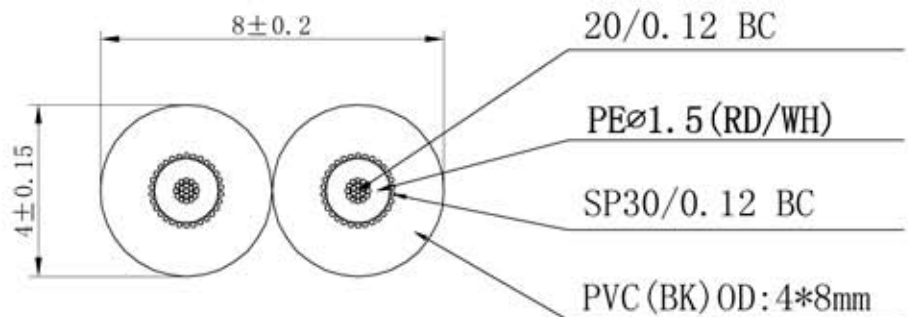

REVISIONS

ISS	ZONE	DESCRIPTION\PER REQUEST\DATE
V	OPEN	Open drawings to customers

ENOVA - PROFESSIONAL AUDIO CABLE

CABLE NO. : EC-A3-Bulk-100

Part No.
EC-A3-CLMPLM-1
EC-A3-CLMPLM-2
EC-A3-CLMPLM-3
EC-A3-CLMPLM-4

DIMENSIONS ARE IN MILLIMETERS		APPROVED	DATE
UNLESS OTHERWISE SPECIFIED TOLERANCES		CHECKED	DATE
ANGLES = $\pm 5^\circ$		DRAWN QINSUN	DATE 2020-01-03
UP TO 6 = ± 0.2		FILE NO.	
6-40 = ± 0.4		ERP LINK:	
40-120 = ± 0.6			
120-315 = ± 1			
ABOVE 315 = ± 1.6			
THIRD_ANGLE			
SCALE	1/1		

Connector Distribution GmbH			
TITLE		2xRCA TO 2x6.3MM MONO(L=1M/2M/3M/4M)	
PART NO.	EC-A3-CLMPLM-1	REV.	A1