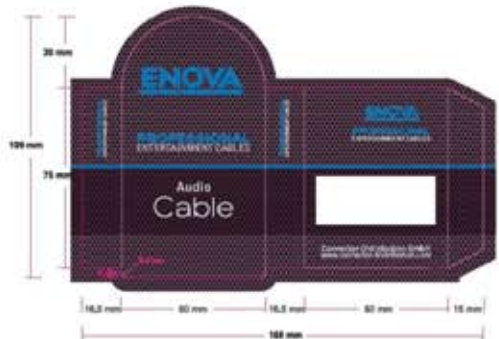

REVISIONS

ISS	ZONE	DESCRIPTION\PER REQUEST\DATE
V	OPEN	Open drawings to customers

ENOVA - PROFESSIONAL AUDIO CABLE

CABLE NO. : EC-A3-Bulk-100

Part No.
EC-A3-CLMPLM-1
EC-A3-CLMPLM-2
EC-A3-CLMPLM-3
EC-A3-CLMPLM-4

DIMENSIONS ARE IN MILLIMETERS		APPROVED	DATE
UNLESS OTHERWISE SPECIFIED TOLERANCES		CHECKED	DATE
ANGLES = $\pm 5^\circ$		DRAWN QINSUN	DATE 2020-01-03
UP TO 6 = $\pm 0.2$		FILE NO.	
6-40 = $\pm 0.4$		ERP LINK:	
40-120 = $\pm 0.6$			
120-315 = $\pm 1$			
ABOVE 315 = $\pm 1.6$			
THIRD_ANGLE			
SCALE	1/1		

Connector Distribution GmbH			
TITLE		2xRCA TO 2x6.3MM MONO(L=1M/2M/3M/4M)	
PART NO.	EC-A3-CLMPLM-1	REV.	A1