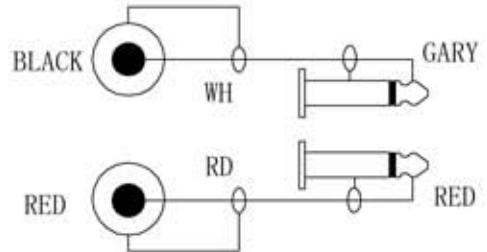

REVISIONS

ISS	ZONE	DESCRIPTION\PER REQUEST\DATE
V	OPEN	Open drawings to customers

ENOVA - PROFESSIONAL AUDIO CABLE

CABLE NO. : EC-A3-Bulk-100

Part No.
EC-A3-CLMPLM-1
EC-A3-CLMPLM-2
EC-A3-CLMPLM-3
EC-A3-CLMPLM-4

DIMENSIONS ARE IN MILLIMETERS		APPROVED	DATE
UNLESS OTHERWISE SPECIFIED TOLERANCES		CHECKED	DATE
ANGLES = $\pm 5^\circ$		DRAWN QINSUN	DATE 2020-01-03
UP TO 6 = $\pm 0.2$		FILE NO.	
6-40 = $\pm 0.4$		ERP LINK:	
40-120 = $\pm 0.6$			
120-315 = $\pm 1$			
ABOVE 315 = $\pm 1.6$			
THIRD_ANGLE			
SCALE	1/1		

Connector Distribution GmbH			
TITLE		2xRCA TO 2x6.3MM MONO(L=1M/2M/3M/4M)	
PART NO.	EC-A3-CLMPLM-1	REV.	A1