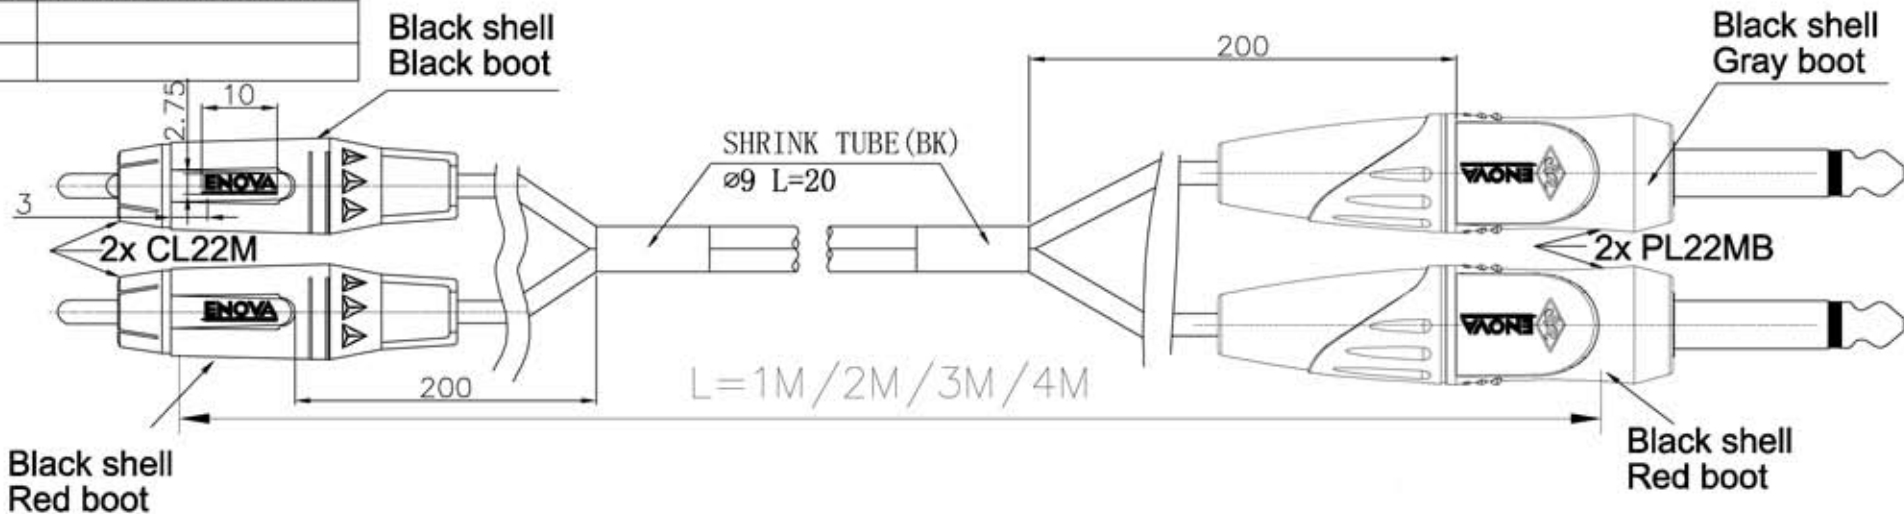

REVISIONS

ISS	ZONE	DESCRIPTION\PER REQUEST\DATE
V	OPEN	Open drawings to customers

ENOVA - PROFESSIONAL AUDIO CABLE

CABLE NO. : EC-A3-Bulk-100

Part No.
EC-A3-CLMPLM-1
EC-A3-CLMPLM-2
EC-A3-CLMPLM-3
EC-A3-CLMPLM-4

DIMENSIONS ARE IN MILLIMETERS		APPROVED	DATE
UNLESS OTHERWISE SPECIFIED TOLERANCES		CHECKED	DATE
ANGLES = $\pm 5^\circ$		DRAWN QINSUN	DATE 2020-01-03
UP TO 6 = $\pm 0.2$		FILE NO.	
6-40 = $\pm 0.4$		ERP LINK:	
40-120 = $\pm 0.6$			
120-315 = $\pm 1$			
ABOVE 315 = $\pm 1.6$			
THIRD_ANGLE			
SCALE	1/1		

Connector Distribution GmbH			
TITLE		2xRCA TO 2x6.3MM MONO(L=1M/2M/3M/4M)	
PART NO.	EC-A3-CLMPLM-1	REV.	A1