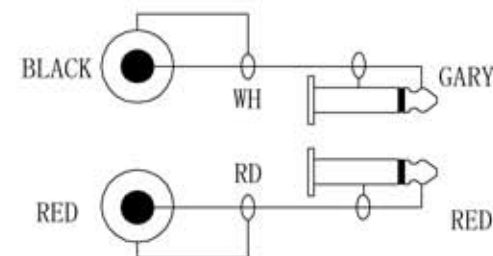

REVISIONS

ISS	ZONE	DESCRIPTION\PER REQUEST\DATE
V	OPEN	Open drawings to customers

ENOVA - PROFESSIONAL AUDIO CABLE

CABLE NO. : EC-A3-Bulk-100

Medium size sleeve: 230x154MM

Part No.
EC-A3-CLMPLM-5
EC-A3-CLMPLM-6
EC-A3-CLMPLM-7

Connector Distribution GmbH	
TITLE	
2xRCA TO 2x6.3MM MONO(L=5M/6M/7M)	
PART NO.	REV.
EC-A3-CLMPLM-5	A1