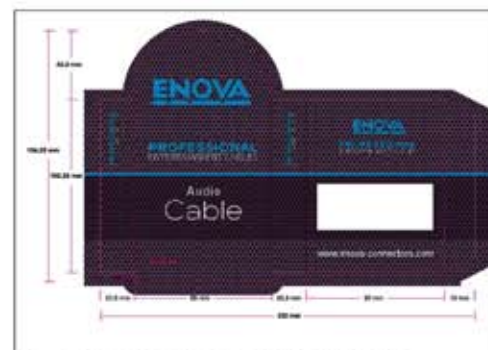

REVISIONS

ISS	ZONE	DESCRIPTION\PER REQUEST\DATE
V	OPEN	Open drawings to customers

ENOVA - PROFESSIONAL AUDIO CABLE

CABLE NO. : EC-A3-Bulk-100

Medium size sleeve: 230x154MM

Part No.
EC-A3-CLMPLM-5
EC-A3-CLMPLM-6
EC-A3-CLMPLM-7

Connector Distribution GmbH	
TITLE	
2xRCA TO 2x6.3MM MONO(L=5M/6M/7M)	
PART NO.	REV.
EC-A3-CLMPLM-5	A1