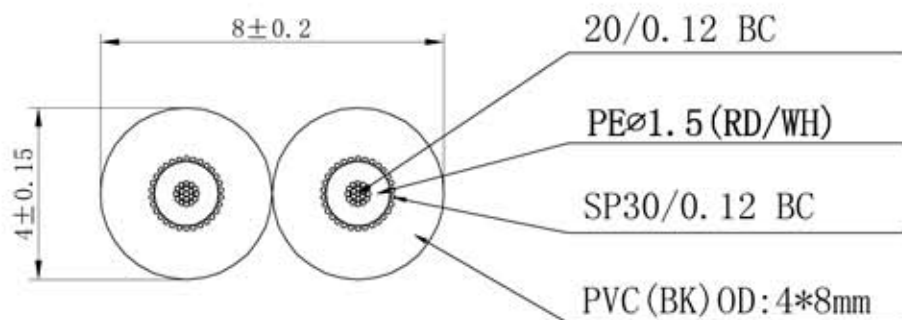

REVISIONS

ISS	ZONE	DESCRIPTION\PER REQUEST\DATE
V	OPEN	Open drawings to customers

ENOVA - PROFESSIONAL AUDIO CABLE

CABLE NO. : EC-A3-Bulk-100

Medium size sleeve: 230x154MM

Part No.
EC-A3-CLMPLM-5
EC-A3-CLMPLM-6
EC-A3-CLMPLM-7

DIMENSIONS ARE IN MILLIMETERS	
UNLESS OTHERWISE SPECIFIED TOLERANCES	
ANGLES	= ±5°
UP TO 6	= ±0.2
6-40	= ±0.4
40-120	= ±0.6
120-315	= ±1
ABOVE 315	= ±1.6
THIRD_ANGLE	
SCALE	1/1

APPROVED	DATE
CHECKED	DATE
DRAWN QINSUN	DATE 2020-01-03
FILE NO.	
ERP LINK:	

Connector Distribution GmbH	
TITLE	
2xRCA TO 2x6.3MM MONO(L=5M/6M/7M)	
PART NO.	REV.
EC-A3-CLMPLM-5	A1