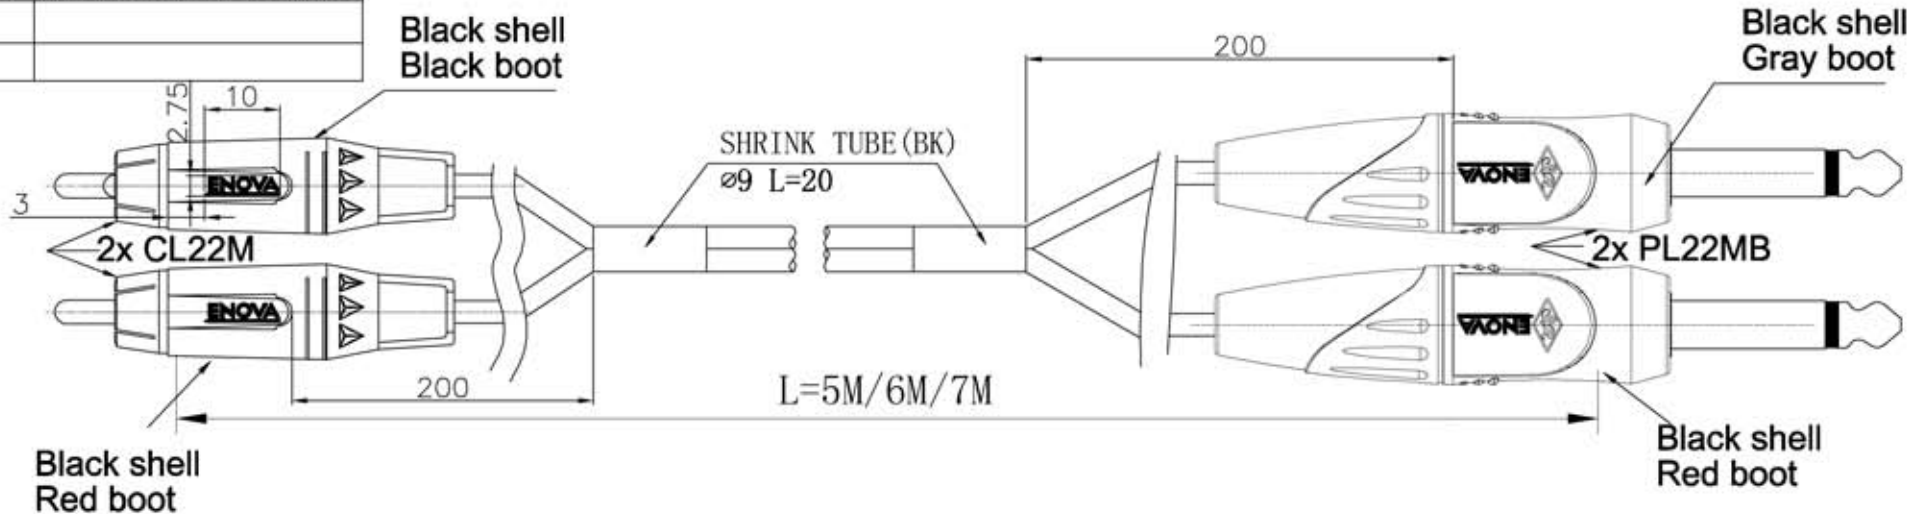

REVISIONS

ISS	ZONE	DESCRIPTION\PER REQUEST\DATE
V	OPEN	Open drawings to customers

ENOVA - PROFESSIONAL AUDIO CABLE

CABLE NO. : EC-A3-Bulk-100

Medium size sleeve: 230x154MM

Part No.
EC-A3-CLMPLM-5
EC-A3-CLMPLM-6
EC-A3-CLMPLM-7

Connector Distribution GmbH	
TITLE	
2xRCA TO 2x6.3MM MONO(L=5M/6M/7M)	
PART NO.	REV.
EC-A3-CLMPLM-5	A1