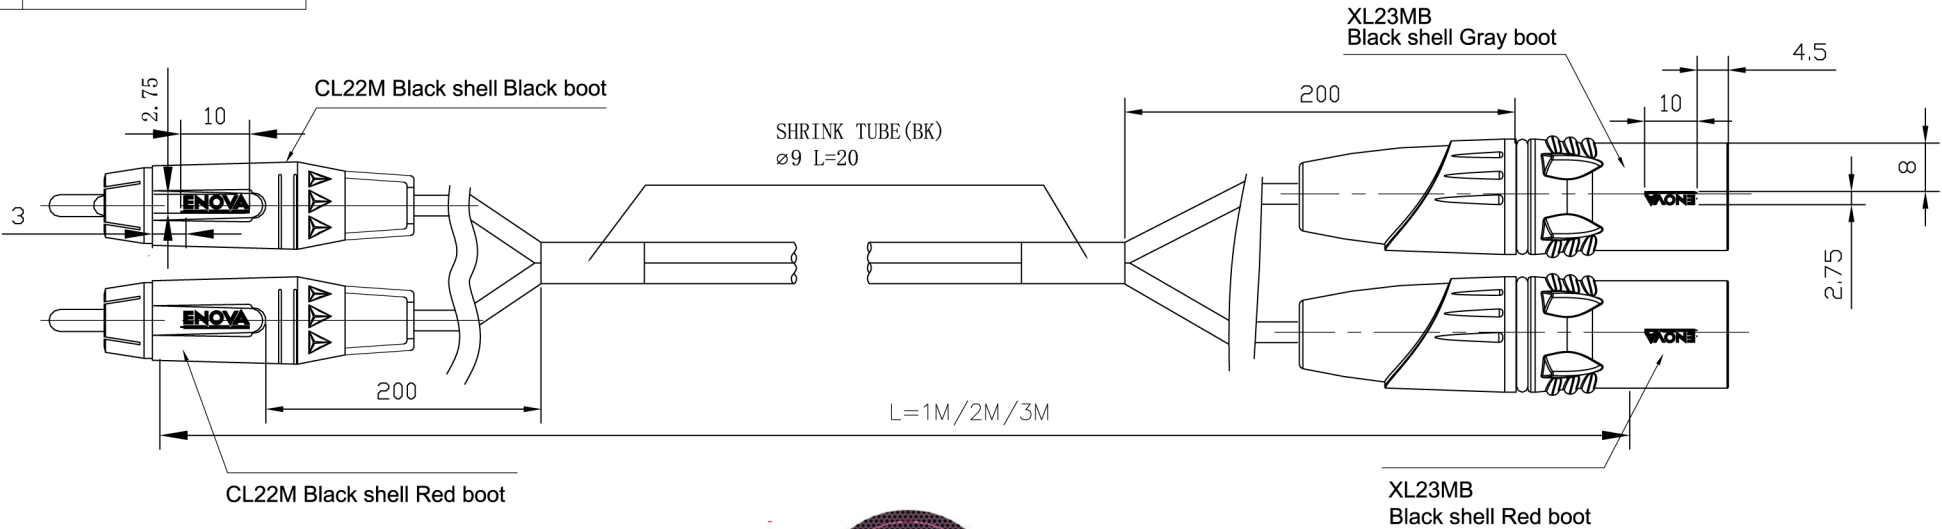

REVISIONS		
ISS	ZONE	DESCRIPTION\PER REQUEST\DATE
V	OPEN	Open drawings to customers

ENOVA - PROFESSIONAL AUDIO CABLE

Small size sleeve: 168x109MM

Part No.
EC-A3-CLMXLM-1
EC-A3-CLMXLM-2
EC-A3-CLMXLM-3

DIMENSIONS ARE IN MILLIMETERS	APPROVED	DATE
UNLESS OTHERWISE SPECIFIED TOLERANCES	CHECKED	DATE
ANGLES = ±5°	DRAWN	DATE 2021-12-28
UP TO 6 = ±0.2	wangcong	
6-40 = ±0.4	FILE NO.	
40-120 = ±0.6		
120-315 = ±1		
ABOVE 315 = ±1.6		
THIRD_ANGLE	ERP LINK:	
SCALE 1/1		

Connector Distribution GmbH

TITLE 2xCL22M + EC-A3-BULK-100+ 2xXL23MB

PART NO.	EC-A3-CLMXLM-1	REV.	A1
----------	----------------	------	----