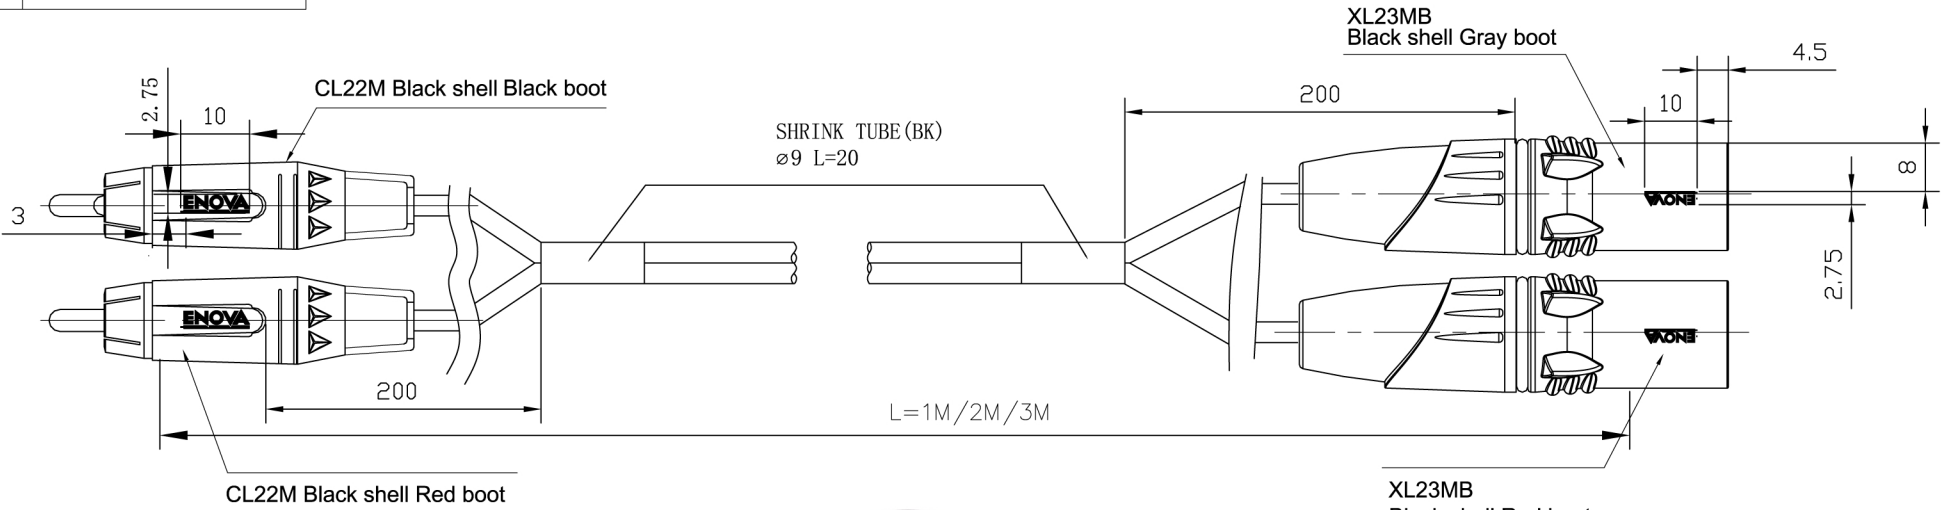

REVISIONS		
ISS	ZONE	DESCRIPTION\PER REQUEST\DATE
V	OPEN	Open drawings to customers

ENOVA - PROFESSIONAL AUDIO CABLE

Small size sleeve: 168x109MM

Part No.
EC-A3-CLMXLM-1
EC-A3-CLMXLM-2
EC-A3-CLMXLM-3

DIMENSIONS ARE IN MILLIMETERS	APPROVED	DATE
UNLESS OTHERWISE SPECIFIED TOLERANCES	CHECKED	DATE
ANGLES = ±5°	DRAWN	DATE 2021-12-28
UP TO 6 = ±0.2	wangcong	
6-40 = ±0.4	FILE NO.	
40-120 = ±0.6		
120-315 = ±1		
ABOVE 315 = ±1.6		
THIRD_ANGLE	ERP LINK:	
SCALE 1/1		

Connector Distribution GmbH

TITLE 2xCL22M + EC-A3-BULK-100+ 2xXL23MB

PART NO.	EC-A3-CLMXLM-1	REV.	A1
----------	----------------	------	----