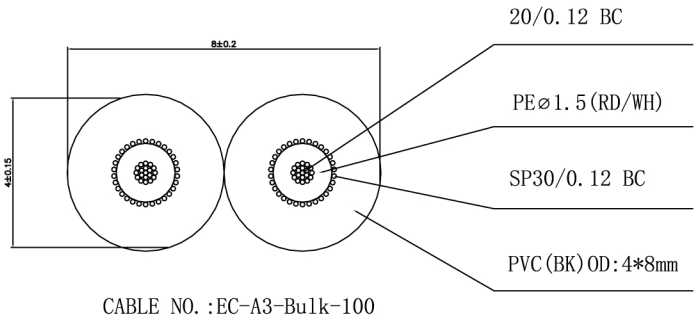

REVISIONS		
ISS	ZONE	DESCRIPTION\PER REQUEST\DATE
V	OPEN	Open drawings to customers

ENOVA - PROFESSIONAL AUDIO CABLE

Small size sleeve: 168x109MM

Part No.
EC-A3-CLMXLM-1
EC-A3-CLMXLM-2
EC-A3-CLMXLM-3

DIMENSIONS ARE IN MILLIMETERS	APPROVED	DATE
UNLESS OTHERWISE SPECIFIED TOLERANCES	CHECKED	DATE
ANGLES = ±5°	DRAWN	DATE 2021-12-28
UP TO 6 = ±0.2	wangcong	
6-40 = ±0.4	FILE NO.	
40-120 = ±0.6		
120-315 = ±1		
ABOVE 315 = ±1.6		
THIRD_ANGLE	ERP LINK:	
SCALE 1/1		

Connector Distribution GmbH

TITLE 2xCL22M + EC-A3-BULK-100+ 2xXL23MB

PART NO.	EC-A3-CLMXLM-1	REV.	A1
----------	----------------	------	----