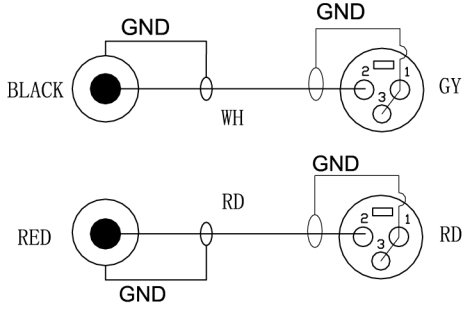

REVISIONS		
ISS	ZONE	DESCRIPTION\PER REQUEST\DATE
V	OPEN	Open drawings to customers

ENOVA - PROFESSIONAL AUDIO CABLE

Small size sleeve: 168x109MM

Part No.
EC-A3-CLMXLM-1
EC-A3-CLMXLM-2
EC-A3-CLMXLM-3

DIMENSIONS ARE IN MILLIMETERS	APPROVED	DATE
UNLESS OTHERWISE SPECIFIED TOLERANCES	CHECKED	DATE
ANGLES = ±5°	DRAWN	DATE 2021-12-28
UP TO 6 = ±0.2	wangcong	
6-40 = ±0.4	FILE NO.	
40-120 = ±0.6		
120-315 = ±1		
ABOVE 315 = ±1.6		
THIRD_ANGLE	ERP LINK:	
SCALE 1/1		

Connector Distribution GmbH

TITLE 2xCL22M + EC-A3-BULK-100+ 2xXL23MB

PART NO.	EC-A3-CLMXLM-1	REV.	A1
----------	----------------	------	----