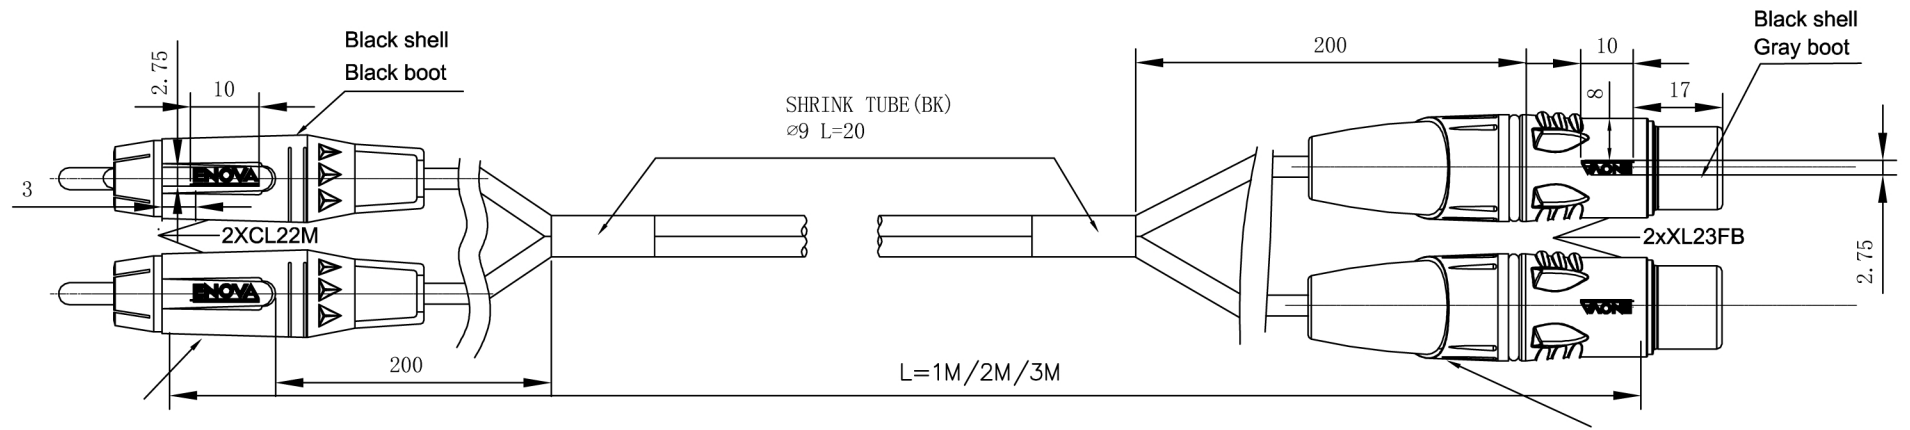

REVISIONS		
ISS	ZONE	DESCRIPTION\PER REQUEST\DATE
V	OPEN	Open drawings to customers

ENOVA - PROFESSIONAL AUDIO CABLE

Small size sleeve: 168x109MM

CABLE NO. : EC-A3-Bulk-100

Part No.
EC-A3-CLMXLF-1
EC-A3-CLMXLF-2
EC-A3-CLMXLF-3

DIMENSIONS ARE IN MILLIMETERS		APPROVED	DATE
UNLESS OTHERWISE SPECIFIED TOLERANCES		CHECKED	DATE
ANGLES = ±5° UP TO 6 = ±0.2 6-40 = ±0.4 40-120 = ±0.6 120-315 = ±1 ABOVE 315 = ±1.6		DRAWN	DATE
		wangcong	2021-10-8
		FILE NO.	
THIRD_ANGLE		ERP LINK:	
SCALE	1/1		

<b>Connector Distribution GmbH</b>			
TITLE			
2xRCA TO 2xXLR FEMALE (L=1M/2M/3M)			
PART NO.	EC-A3-CLMXLF-1	REV.	A1