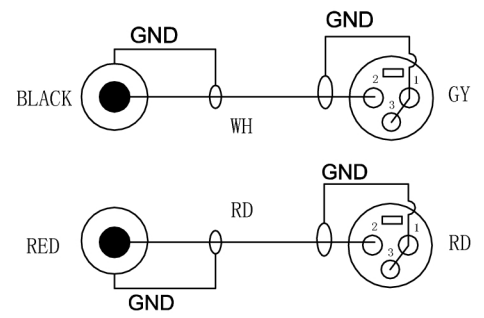

REVISIONS		
ISS	ZONE	DESCRIPTION\PER REQUEST\DATE
V	OPEN	Open drawings to customers

ENOVA - PROFESSIONAL AUDIO CABLE

Small size sleeve: 168x109MM

CABLE NO. : EC-A3-Bulk-100

Part No.
EC-A3-CLMXLF-1
EC-A3-CLMXLF-2
EC-A3-CLMXLF-3

DIMENSIONS ARE IN MILLIMETERS		APPROVED	DATE
UNLESS OTHERWISE SPECIFIED TOLERANCES		CHECKED	DATE
ANGLES = ±5° UP TO 6 = ±0.2 6-40 = ±0.4 40-120 = ±0.6 120-315 = ±1 ABOVE 315 = ±1.6		DRAWN	DATE
		wangcong	2021-10-8
		FILE NO.	
THIRD_ANGLE		ERP LINK:	
SCALE	1/1		

<b>Connector Distribution GmbH</b>			
TITLE			
2xRCA TO 2xXLR FEMALE (L=1M/2M/3M)			
PART NO.	EC-A3-CLMXLF-1	REV.	A1