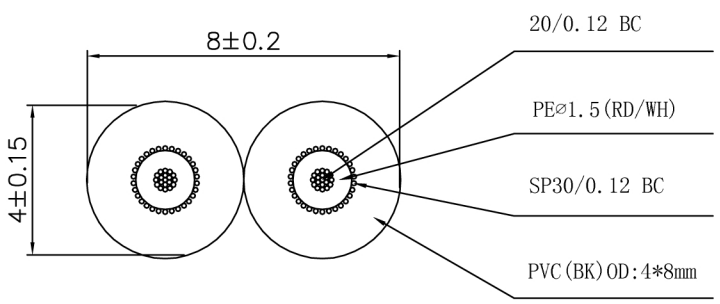

REVISIONS		
ISS	ZONE	DESCRIPTION\PER REQUEST\DATE
V	OPEN	Open drawings to customers

ENOVA - PROFESSIONAL AUDIO CABLE

Small size sleeve: 168x109MM

CABLE NO. : EC-A3-Bulk-100

Part No.
EC-A3-CLMXLF-1
EC-A3-CLMXLF-2
EC-A3-CLMXLF-3

DIMENSIONS ARE IN MILLIMETERS		APPROVED	DATE
UNLESS OTHERWISE SPECIFIED TOLERANCES		CHECKED	DATE
ANGLES = ±5° UP TO 6 = ±0.2 6-40 = ±0.4 40-120 = ±0.6 120-315 = ±1 ABOVE 315 = ±1.6		DRAWN	DATE
		wangcong	2021-10-8
		FILE NO.	
THIRD_ANGLE		ERP LINK:	
SCALE	1/1		

<b>Connector Distribution GmbH</b>			
TITLE			
2xRCA TO 2xXLR FEMALE (L=1M/2M/3M)			
PART NO.	EC-A3-CLMXLF-1	REV.	A1