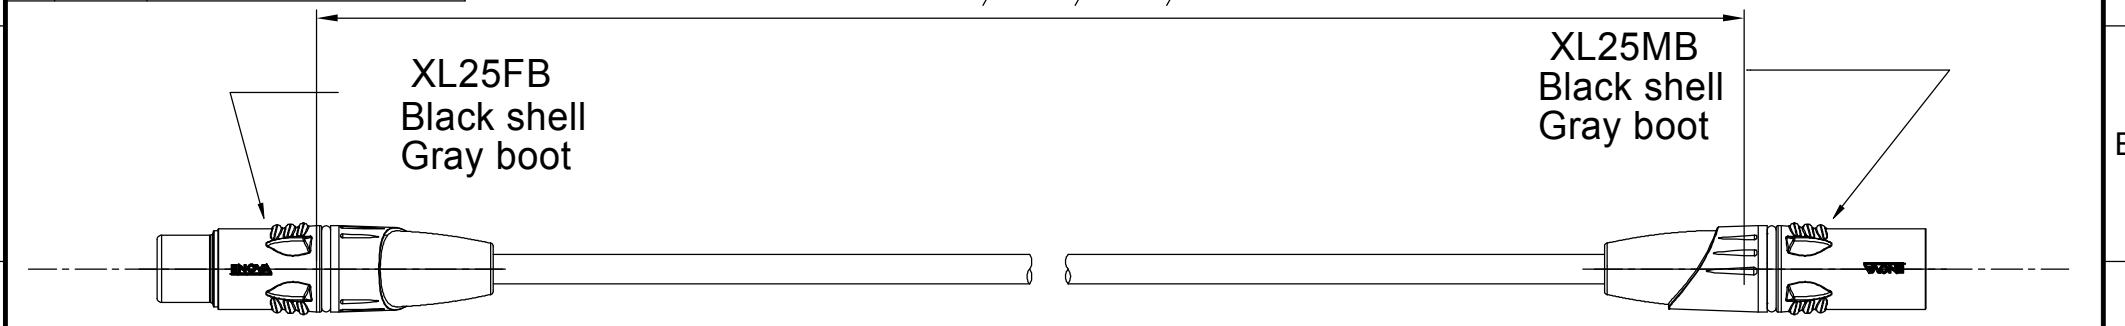

1			2			3			4			5			6			7			8		
REVISIONS																							
ISS	ZONE	DESCRIPTION\PER REQUEST\DATE																					
V	OPEN	Open drawings to customers																					
			ENOVA - PROFESSIONAL DMX CABLE L=5M/6M/7M/10M																				

CABLE NO.:EC-L1-Bulk-100

CABLE SECTION (6/1)

Medium size sleeve: 230x154MM

PIN DEFINE

Part No.
EC-L1-XLFM5-5
EC-L1-XLFM5-6
EC-L1-XLFM5-7
EC-L1-XLFM5-10

DIMENSIONS ARE IN MILLIMETERS	APPROVED	DATE
UNLESS OTHERWISE SPECIFIED TOLERANCES	CHECKED	DATE
ANGLES = ±5°	DRAWN	DATE 2020-01-03
UP TO 6 = ±0.2	QINSUN	
6-40 = ±0.4	FILE NO.	
40-120 = ±0.6		
120-315 = ±1		
ABOVE 315 = ±5.0		
THIRD_ANGLE	ERP LINK:	
SCALE 1/1		

Connector Distribution GmbH		
TITLE		
XLR 5PIN MALE TO XLR 5PIN FEMALE(L=5M/6M/7M/10M)		
PART NO.	REV.	A1
EC-L1-XLFM5-5		