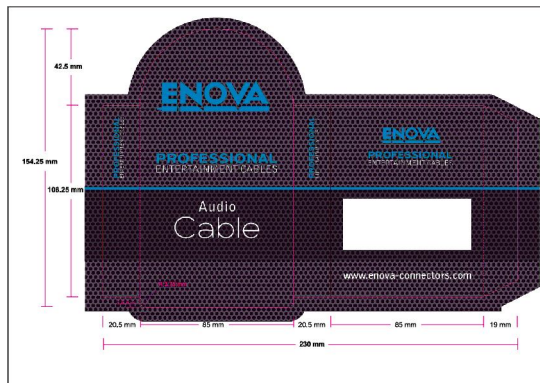

1			2			3			4			5			6			7			8		
REVISIONS																							
ISS	ZONE	DESCRIPTION\PER REQUEST\DATE																					
V	OPEN	Open drawings to customers																					
			ENOVA - PROFESSIONAL DMX CABLE L=5M/6M/7M/10M																				

CABLE NO.:EC-L1-Bulk-100

CABLE SECTION (6/1)

Medium size sleeve: 230x154MM

PIN DEFINE

Part No.
EC-L1-XLFM5-5
EC-L1-XLFM5-6
EC-L1-XLFM5-7
EC-L1-XLFM5-10

DIMENSIONS ARE IN MILLIMETERS	APPROVED	DATE
UNLESS OTHERWISE SPECIFIED TOLERANCES	CHECKED	DATE
ANGLES = ±5°	DRAWN	DATE 2020-01-03
UP TO 6 = ±0.2	QINSUN	
6-40 = ±0.4	FILE NO.	
40-120 = ±0.6		
120-315 = ±1		
ABOVE 315 = ±5.0		
THIRD_ANGLE	ERP LINK:	
SCALE 1/1		

Connector Distribution GmbH		
TITLE		
XLR 5PIN MALE TO XLR 5PIN FEMALE(L=5M/6M/7M/10M)		
PART NO.	REV.	A1
EC-L1-XLFM5-5		