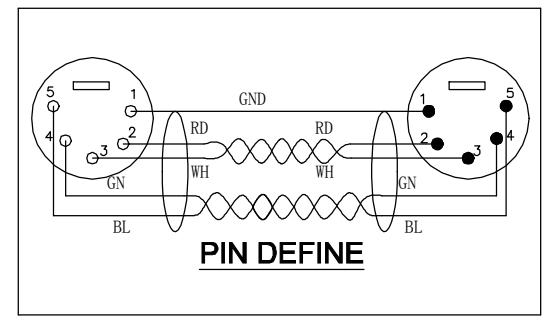

1			2			3			4			5			6			7			8		
REVISIONS																							
ISS	ZONE	DESCRIPTION\PER REQUEST\DATE																					
V	OPEN	Open drawings to customers																					
			ENOVA - PROFESSIONAL DMX CABLE L=5M/6M/7M/10M																				

CABLE NO.:EC-L1-Bulk-100

CABLE SECTION (6/1)

Medium size sleeve: 230x154MM

PIN DEFINE

Part No.
EC-L1-XLFM5-5
EC-L1-XLFM5-6
EC-L1-XLFM5-7
EC-L1-XLFM5-10

DIMENSIONS ARE IN MILLIMETERS	APPROVED	DATE
UNLESS OTHERWISE SPECIFIED TOLERANCES	CHECKED	DATE
ANGLES = ±5°	DRAWN	DATE 2020-01-03
UP TO 6 = ±0.2	QINSUN	
6-40 = ±0.4	FILE NO.	
40-120 = ±0.6		
120-315 = ±1		
ABOVE 315 = ±5.0		
THIRD_ANGLE	ERP LINK:	
SCALE 1/1		

Connector Distribution GmbH		
TITLE		
XLR 5PIN MALE TO XLR 5PIN FEMALE(L=5M/6M/7M/10M)		
PART NO.	REV.	A1
EC-L1-XLFM5-5		