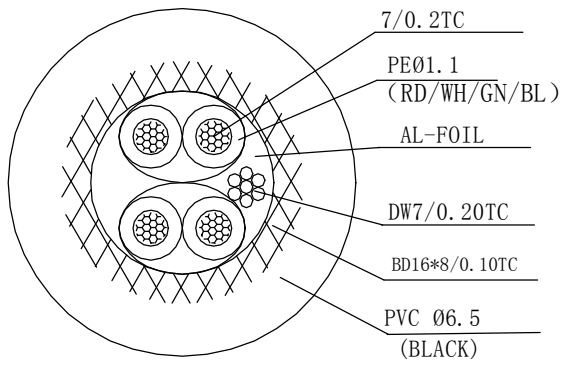

1			2			3			4			5			6			7			8		
REVISIONS																							
ISS	ZONE	DESCRIPTION\PER REQUEST\DATE																					
V	OPEN	Open drawings to customers																					
			ENOVA - PROFESSIONAL DMX CABLE L=5M/6M/7M/10M																				

CABLE NO.:EC-L1-Bulk-100

CABLE SECTION (6/1)

Medium size sleeve: 230x154MM

PIN DEFINE

Part No.
EC-L1-XLFM5-5
EC-L1-XLFM5-6
EC-L1-XLFM5-7
EC-L1-XLFM5-10

DIMENSIONS ARE IN MILLIMETERS	APPROVED	DATE
UNLESS OTHERWISE SPECIFIED TOLERANCES	CHECKED	DATE
ANGLES = ±5°	DRAWN	DATE 2020-01-03
UP TO 6 = ±0.2	QINSUN	
6-40 = ±0.4	FILE NO.	
40-120 = ±0.6		
120-315 = ±1		
ABOVE 315 = ±5.0		
THIRD_ANGLE	ERP LINK:	
SCALE 1/1		

Connector Distribution GmbH		
TITLE		
XLR 5PIN MALE TO XLR 5PIN FEMALE(L=5M/6M/7M/10M)		
PART NO.	REV.	A1
EC-L1-XLFM5-5		