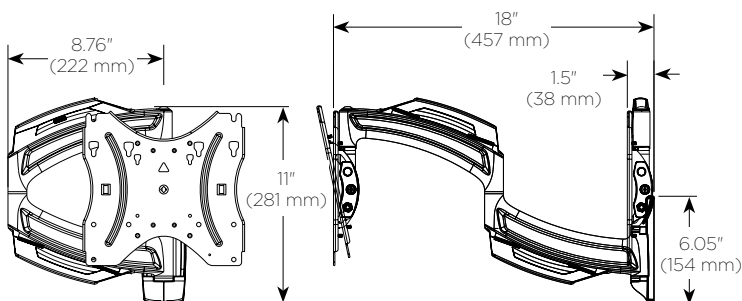

TECHNICAL DRAWINGS

RECOMMENDED ACCESSORIES

TA110 ■ Thinstall Series Component Shelf
- Below and Above

TA502 ■ In-Wall Accessory Box

For a complete list of Thinstall accessories see page **88 - 89**.