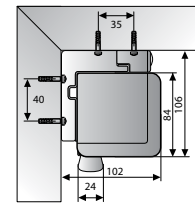

ProScreen CSR

- High quality manual projection screen with the reliable Controlled Screen Return, available with various aspect ratios and screen surfaces.
- The Projecta Controlled Screen Return (CSR) allows for the projection screen surface to retract gently into the case in a smooth and controlled manner.
- The ProScreen CSR is available with the CSR spring mechanism up to a width of 240 cm.
- The screen locks into place at 13 cm intervals for possible height adjustment.
- Easy to mount on a wall or ceiling thanks to the Easy Install system.
- The case and the projection screen surface can be made to exactly the right size and the case and slat bar are available in any colour for optimal integration into any interior.

Available dimensions

Minimum width: 180 cm |
Maximum width: 280 cm

Other options

- Extended black drop
- Without border
- Standard (non-CSR) spring

NOT SUITABLE FOR
ULTRA SHORT THROW
PROJECTION

Accessories

- Pull Rod
- BrightSight for safely cleaning the projection surface
- More on page 64

Dimensions and product codes on

101