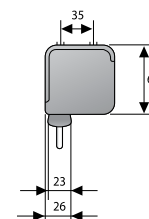

Available dimensions

Minimum width: 180 cm |
Maximum width: 280 cm

Other options

- Extended black drop
- Without border
- Standard (non-CSR) spring

NOT SUITABLE FOR
ULTRA SHORT THROW
PROJECTION

Accessories

- Pull Rod
- BrightSight for safely cleaning the projection surface
- More on page 64

Dimensions and product codes on

101

Triangular slat bar

Integrated mounting brackets

- Matte White**
Viewing Angle: 120°
Gain: 1.0
- Datalux**
Viewing Angle: 70°
Gain: 1.5

SlimScreen

- Basic manual projection screen with spring mechanism.
- Supplied in the most compact case.
- Easy to mount to a wall or ceiling using the integrated mounting brackets on each end cap.
- The screen locks into place at 11 cm intervals for possible height adjustment.
- The intervals are at 15 cm for screen widths of 200 cm.

Available dimensions

Minimum width: 160 cm |
Maximum width: 240 cm

Other options

- Without border

NOT SUITABLE FOR
ULTRA SHORT THROW
PROJECTION

Accessories

- Pull Rod
- BrightSight for safely cleaning the projection surface
- More on page 64