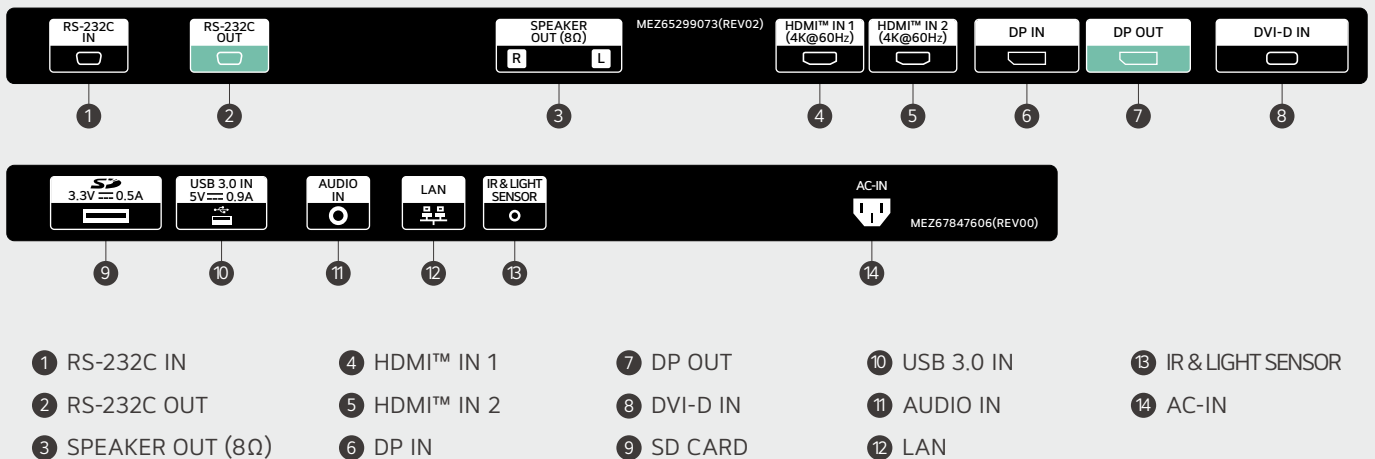

CONNECTIVITY

- www.lg.com/global/business/information-display
- www.youtube.com/c/LGCommercialDisplay
- www.facebook.com/LGInformationDisplay
- www.linkedin.com/company/lginformationdisplay
- twitter.com/LG_ID_HQ

LG may make changes to specifications and product descriptions without notice. Copyright © 2023 LG Electronics Inc. All rights reserved. "LG Life's Good" is a registered trademark of LG Corp. The names of products and brands mentioned here may be the trademarks of their respective owners.