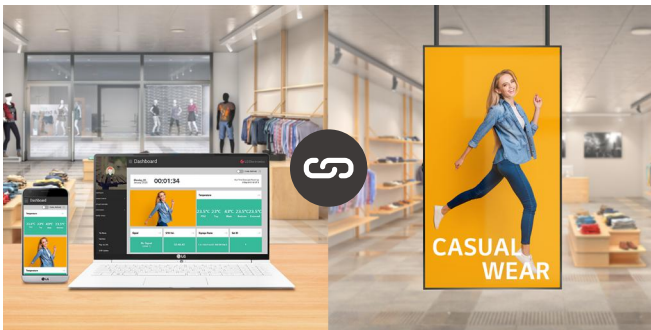

Real-time Remote Web Monitoring

The LG Control Manager*, the embedded web monitoring program, allows a variety of parameters to be diagnosed in real time such as temperature, ambient light, and gyro sensors. It can be easily controlled at all times.

* Enabled by wired LAN connection