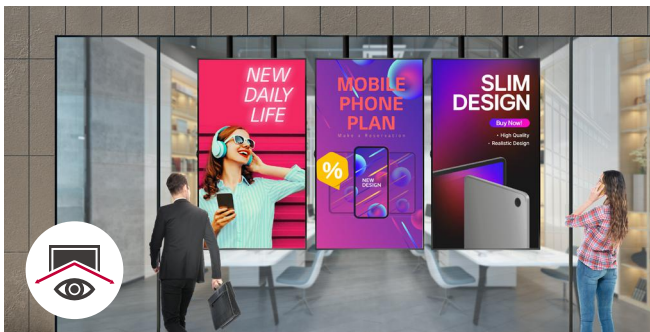

Window Facing Display XS2E

Catch Storefront Passerby Eye with a Large High Brightness Display

2,500 nits
High Brightness

Polarized
Sunglasses

Quiet
Fanless Design

Slim Design

Smart Brightness
Control

Web-based
Monitoring Solution

XS2E

Screen Size	75" Class (74.52 Inch Measured Diagonal)
Native Resolution	3,840 × 2,160 (UHD)
Brightness	2,500 cd/m ² (Typ.), 2,250 cd/m ² (Min.)
Portrait / Landscape	Yes / Yes
Dimension / Weight (W × H × D)	1,675.2 × 953.6 × 116 mm / 43 kg
Key Features	Temperature Sensor, Auto Brightness Sensor

High Visibility Under Strong Sunlight

With stunning high brightness of 2,500 nits (Typ.), XS2E outdoor display highlights the contents clearly beyond the window. In addition, its outstanding visibility can deliver a variety of information even to those wearing polarized sunglasses.

Superb Picture Quality with Ultra HD Resolution

With the resolution of UHD, it makes the color and details of the contents vivid and realistic.

Wide Viewing Angle

Customers can enjoy the content vividly from various angle of the window as they walk. The IPS panel enables XS2E to have a wide viewing angle.