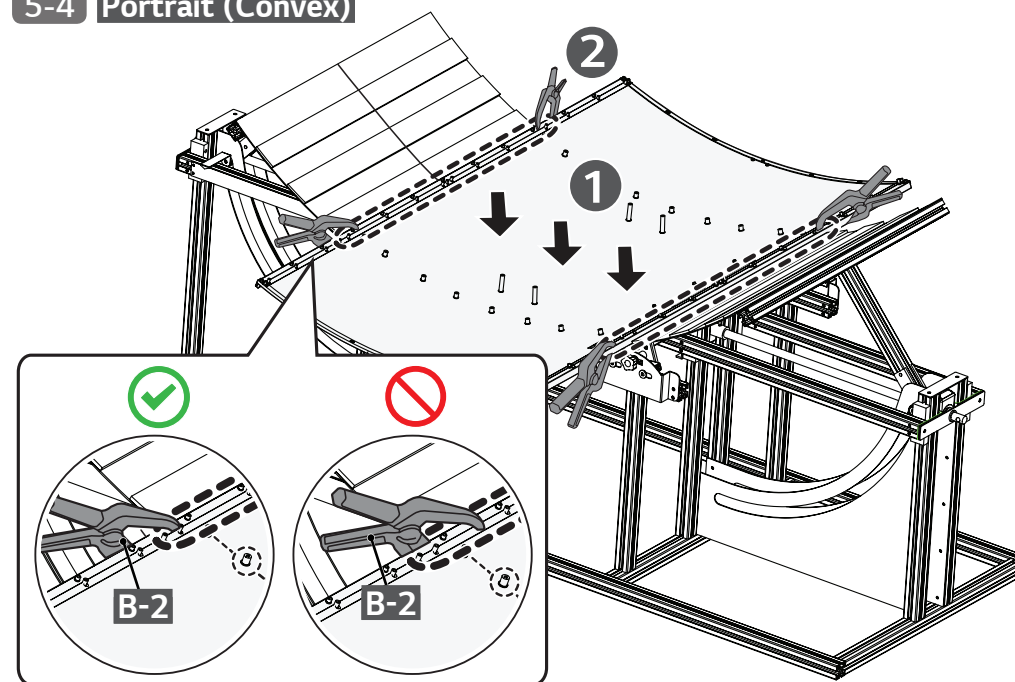

**LG Digital Signage
(MONITOR SIGNAGE)**
Curvature Calibrator
ACC-CC-EF5E

www.lg.com
Copyright © 2019 LG Electronics Inc. All Rights Reserved.

1

2

3

4

5-1 Landscape (Concave)

5-2 Landscape (Convex)

5-3 Portrait (Concave)

5-4 Portrait (Convex)

55EF5F / 55EF5G / 55EF5K

	A (mm) / E		B (mm) / E	
Concave	1000	269.9	1000	272.7
	2000	136.4	1500	214.7
	3000	89.8	3000	102.1
	6000	40	6000	56.2
	10000	27	10000	50
	C (mm) / E		D (mm) / E	
Convex	1000	9837.3	1000	9837.8
	2000	9898.2	1500	9873.4
	3000	9928.2	3000	9924.7
	6000	9966.8	6000	9963.9
	10000	9979	10000	9973