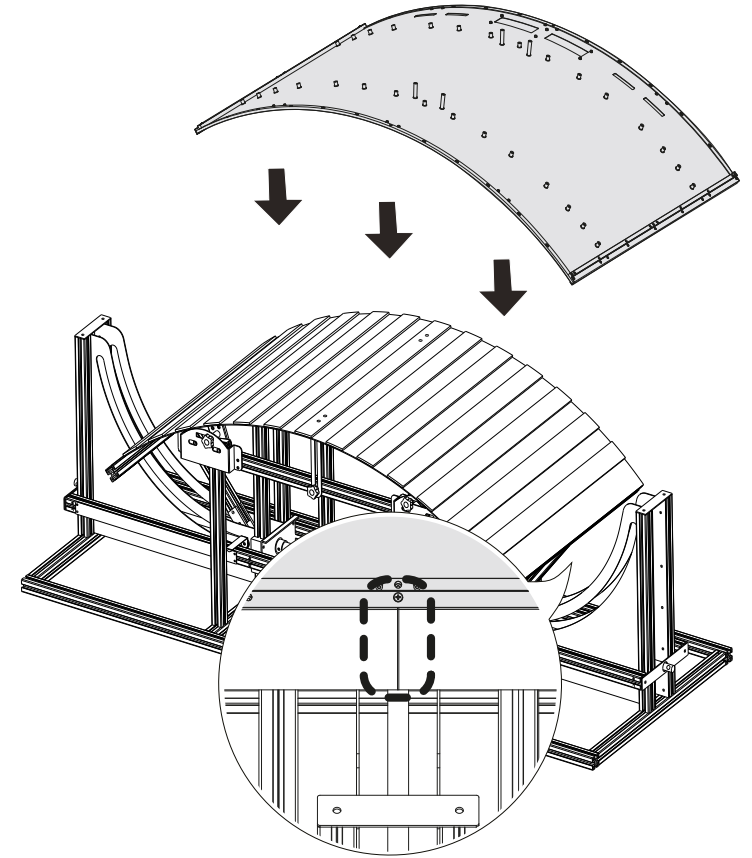

**LG Digital Signage
(MONITOR SIGNAGE)**
Curvature Calibrator
ACC-CC-EF5E

www.lg.com
Copyright © 2019 LG Electronics Inc. All Rights Reserved.

1

2

3

4

5-1 Landscape (Concave)

5-2 Landscape (Convex)

5-3 Portrait (Concave)

5-4 Portrait (Convex)

55EF5F / 55EF5G / 55EF5K

	A (mm) / E		B (mm) / E	
Concave	1000	269.9	1000	272.7
	2000	136.4	1500	214.7
	3000	89.8	3000	102.1
	6000	40	6000	56.2
	10000	27	10000	50
	C (mm) / E		D (mm) / E	
Convex	1000	9837.3	1000	9837.8
	2000	9898.2	1500	9873.4
	3000	9928.2	3000	9924.7
	6000	9966.8	6000	9963.9
	10000	9979	10000	9973