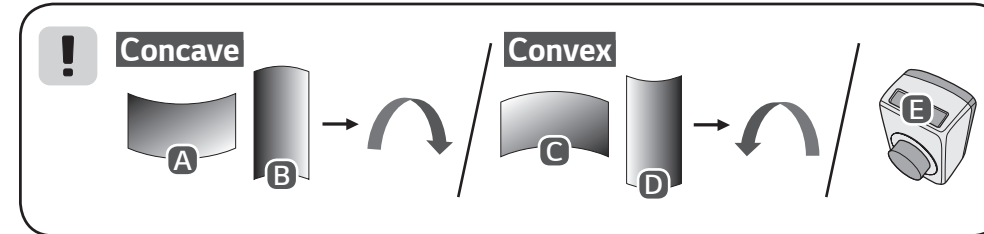

5-4 Portrait (Convex)

55EF5F / 55EF5G / 55EF5K

	A (mm) / E		B (mm) / E	
Concave	1000	269.9	1000	272.7
	2000	136.4	1500	214.7
	3000	89.8	3000	102.1
	6000	40	6000	56.2
	10000	27	10000	50
	C (mm) / E		D (mm) / E	
Convex	1000	9837.3	1000	9837.8
	2000	9898.2	1500	9873.4
	3000	9928.2	3000	9924.7
	6000	9966.8	6000	9963.9
	10000	9979	10000	9973