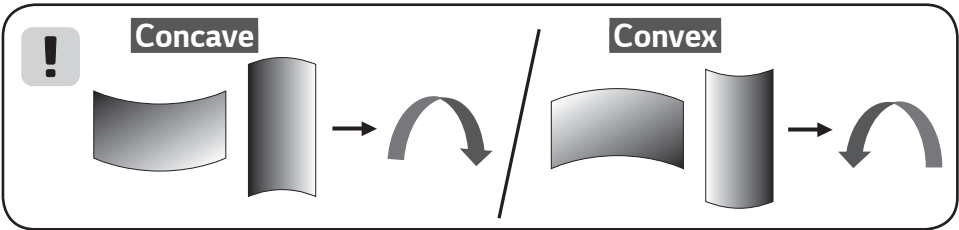

**LG Digital Signage
(MONITOR SIGNAGE)**
Curvature Calibrator
ACC-CC-EF5E

www.lg.com
Copyright © 2019 LG Electronics Inc. All Rights Reserved.

1

2

3

4

5-1 Landscape (Concave)

5-2 Landscape (Convex)