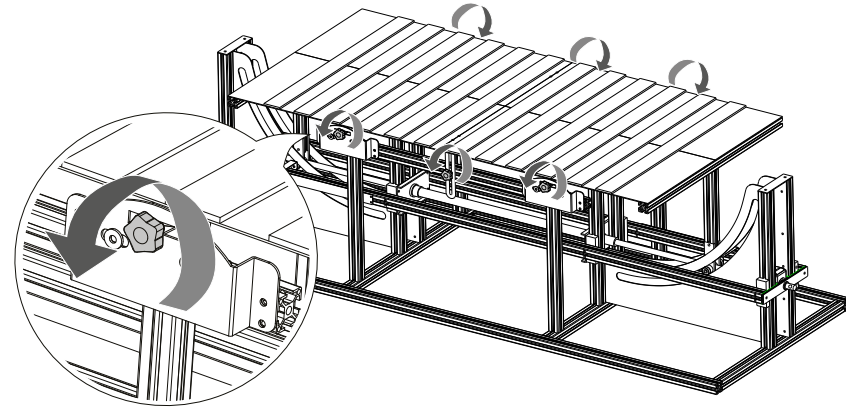

**LG Digital Signage
(MONITOR SIGNAGE)**
Curvature Calibrator
ACC-CC-EF5E

www.lg.com
Copyright © 2019 LG Electronics Inc. All Rights Reserved.

1

2

3

4

5-1 Landscape (Concave)

5-2 Landscape (Convex)

5-3 Portrait (Concave)

5-4 Portrait (Convex)

55EF5F / 55EF5G / 55EF5K

	A (mm) / E		B (mm) / E	
Concave	1000	269.9	1000	272.7
	2000	136.4	1500	214.7
	3000	89.8	3000	102.1
	6000	40	6000	56.2
	10000	27	10000	50
	C (mm) / E		D (mm) / E	
Convex	1000	9837.3	1000	9837.8
	2000	9898.2	1500	9873.4
	3000	9928.2	3000	9924.7
	6000	9966.8	6000	9963.9
	10000	9979	10000	9973