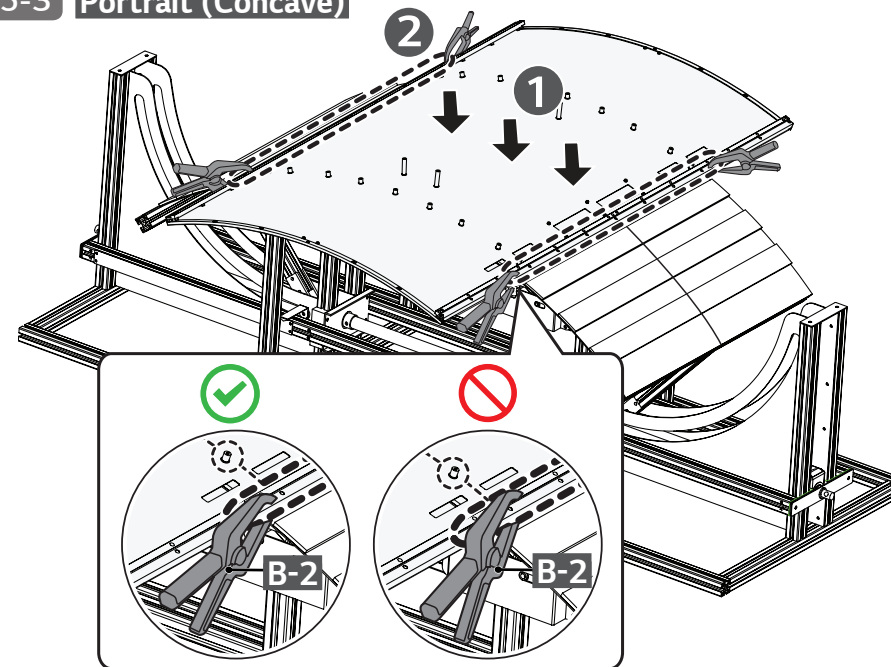

**LG Digital Signage
(MONITOR SIGNAGE)**
Curvature Calibrator
ACC-CC-EF5E

www.lg.com
Copyright © 2019 LG Electronics Inc. All Rights Reserved.

1

2

3

4

5-1 Landscape (Concave)

5-2 Landscape (Convex)

5-3 Portrait (Concave)

5-4 Portrait (Convex)

55EF5F / 55EF5G / 55EF5K

	A (mm) / E		B (mm) / E	
Concave	1000	269.9	1000	272.7
	2000	136.4	1500	214.7
	3000	89.8	3000	102.1
	6000	40	6000	56.2
	10000	27	10000	50
	C (mm) / E		D (mm) / E	
Convex	1000	9837.3	1000	9837.8
	2000	9898.2	1500	9873.4
	3000	9928.2	3000	9924.7
	6000	9966.8	6000	9963.9
	10000	9979	10000	9973