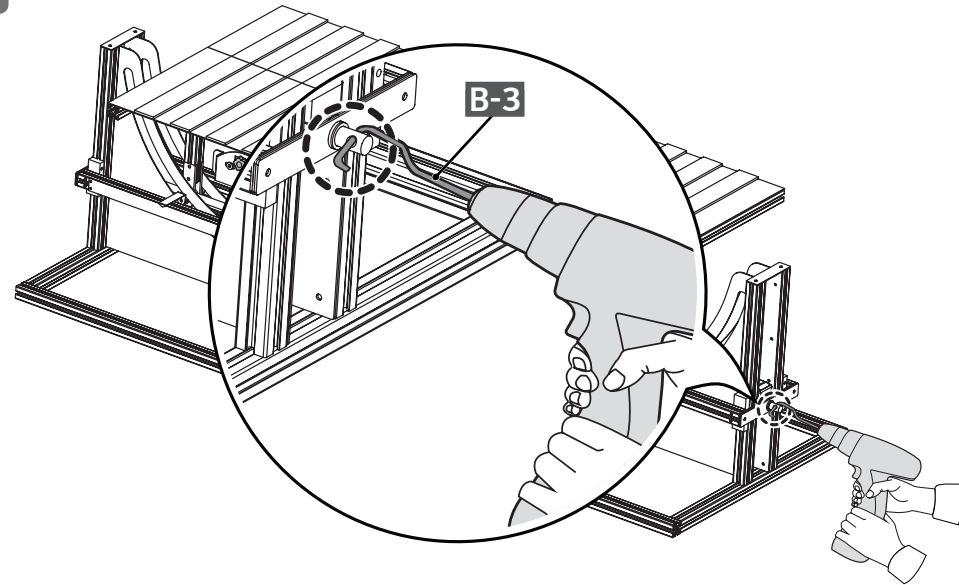

**LG Digital Signage
(MONITOR SIGNAGE)**
Curvature Calibrator
ACC-CC-EF5E

www.lg.com
Copyright © 2019 LG Electronics Inc. All Rights Reserved.

1

2

3

4

5-1 Landscape (Concave)

5-2 Landscape (Convex)

5-3 Portrait (Concave)

5-4 Portrait (Convex)

55EF5F / 55EF5G / 55EF5K

	A (mm) / E		B (mm) / E	
Concave	1000	269.9	1000	272.7
	2000	136.4	1500	214.7
	3000	89.8	3000	102.1
	6000	40	6000	56.2
	10000	27	10000	50
	C (mm) / E		D (mm) / E	
Convex	1000	9837.3	1000	9837.8
	2000	9898.2	1500	9873.4
	3000	9928.2	3000	9924.7
	6000	9966.8	6000	9963.9
	10000	9979	10000	9973