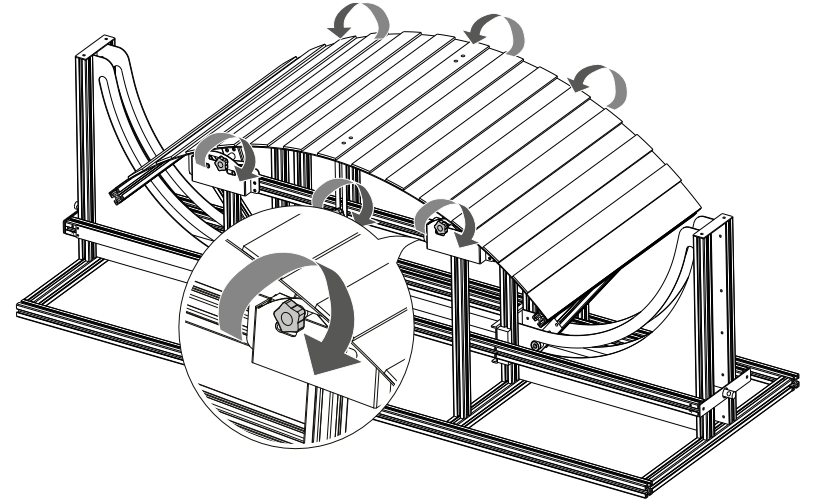

**LG Digital Signage
(MONITOR SIGNAGE)**
Curvature Calibrator
ACC-CC-EF5E

www.lg.com
Copyright © 2019 LG Electronics Inc. All Rights Reserved.

1

2

3

4

5-1 Landscape (Concave)

5-2 Landscape (Convex)

5-3 Portrait (Concave)

5-4 Portrait (Convex)

55EF5F / 55EF5G / 55EF5K

	A (mm) / E		B (mm) / E	
Concave	1000	269.9	1000	272.7
	2000	136.4	1500	214.7
	3000	89.8	3000	102.1
	6000	40	6000	56.2
	10000	27	10000	50
	C (mm) / E		D (mm) / E	
Convex	1000	9837.3	1000	9837.8
	2000	9898.2	1500	9873.4
	3000	9928.2	3000	9924.7
	6000	9966.8	6000	9963.9
	10000	9979	10000	9973