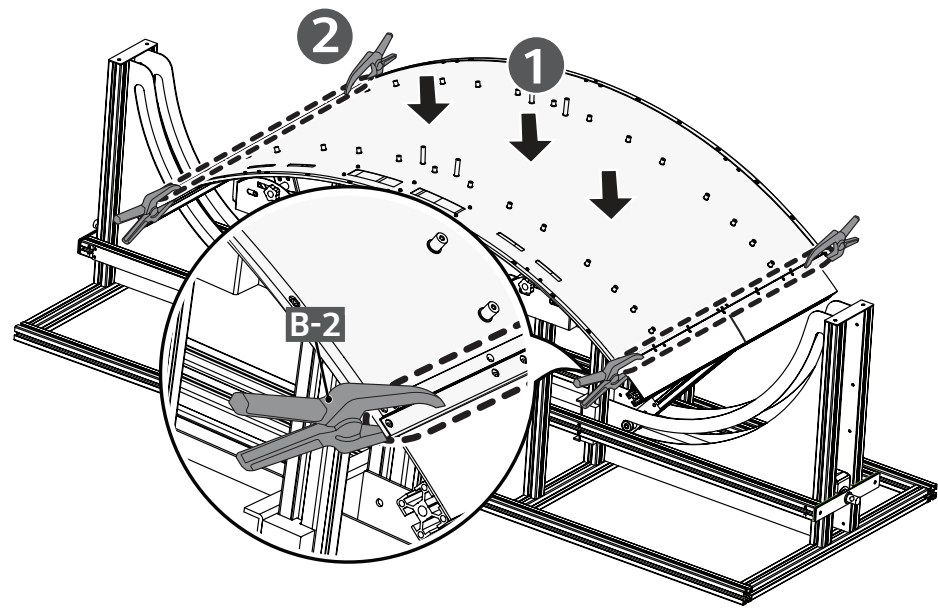

**LG Digital Signage
(MONITOR SIGNAGE)**
Curvature Calibrator
ACC-CC-EF5E

www.lg.com
Copyright © 2019 LG Electronics Inc. All Rights Reserved.

1

2

3

4

5-1 Landscape (Concave)

5-2 Landscape (Convex)

5-3 Portrait (Concave)

5-4 Portrait (Convex)

55EF5F / 55EF5G / 55EF5K

	A (mm) / E		B (mm) / E	
Concave	1000	269.9	1000	272.7
	2000	136.4	1500	214.7
	3000	89.8	3000	102.1
	6000	40	6000	56.2
	10000	27	10000	50
	C (mm) / E		D (mm) / E	
Convex	1000	9837.3	1000	9837.8
	2000	9898.2	1500	9873.4
	3000	9928.2	3000	9924.7
	6000	9966.8	6000	9963.9
	10000	9979	10000	9973