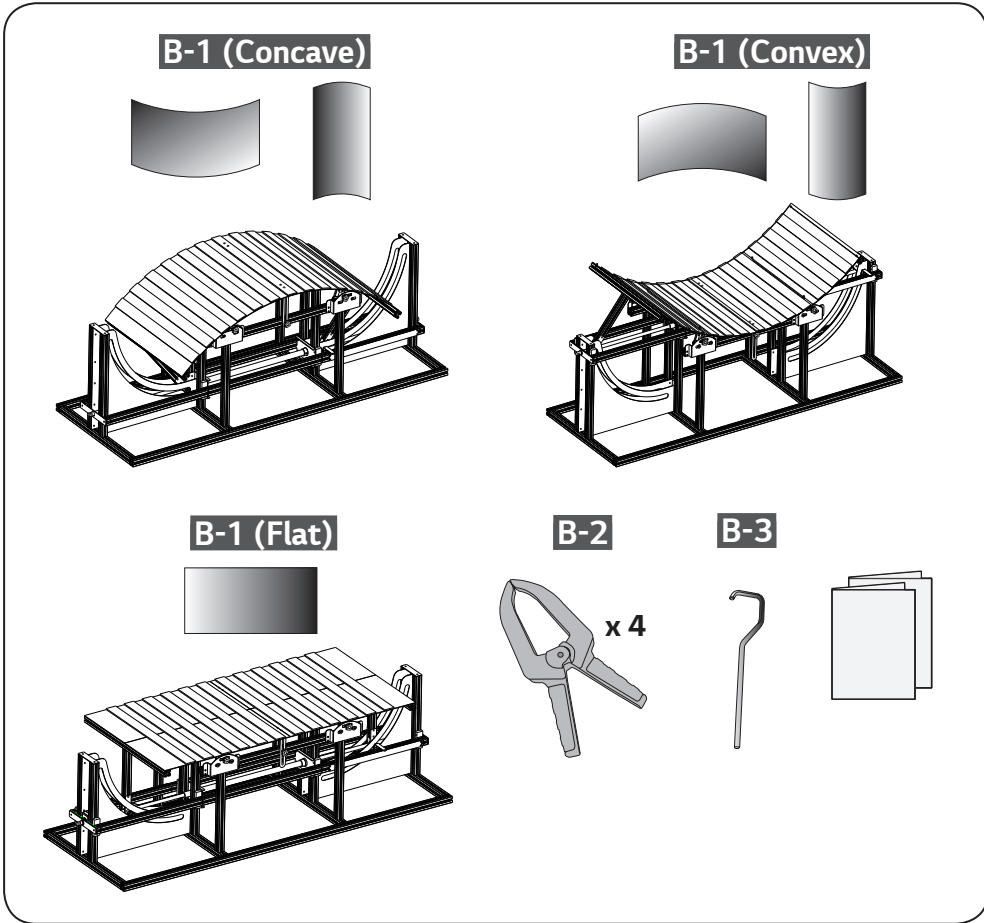

**LG Digital Signage
(MONITOR SIGNAGE)**
Curvature Calibrator
ACC-CC-EF5E

www.lg.com
Copyright © 2019 LG Electronics Inc. All Rights Reserved.

1

2

3

4

5-1 Landscape (Concave)

5-2 Landscape (Convex)

5-3 Portrait (Concave)

5-4 Portrait (Convex)

55EF5F / 55EF5G / 55EF5K

	A (mm) / E		B (mm) / E	
Concave	1000	269.9	1000	272.7
	2000	136.4	1500	214.7
	3000	89.8	3000	102.1
	6000	40	6000	56.2
	10000	27	10000	50
	C (mm) / E		D (mm) / E	
Convex	1000	9837.3	1000	9837.8
	2000	9898.2	1500	9873.4
	3000	9928.2	3000	9924.7
	6000	9966.8	6000	9963.9
	10000	9979	10000	9973