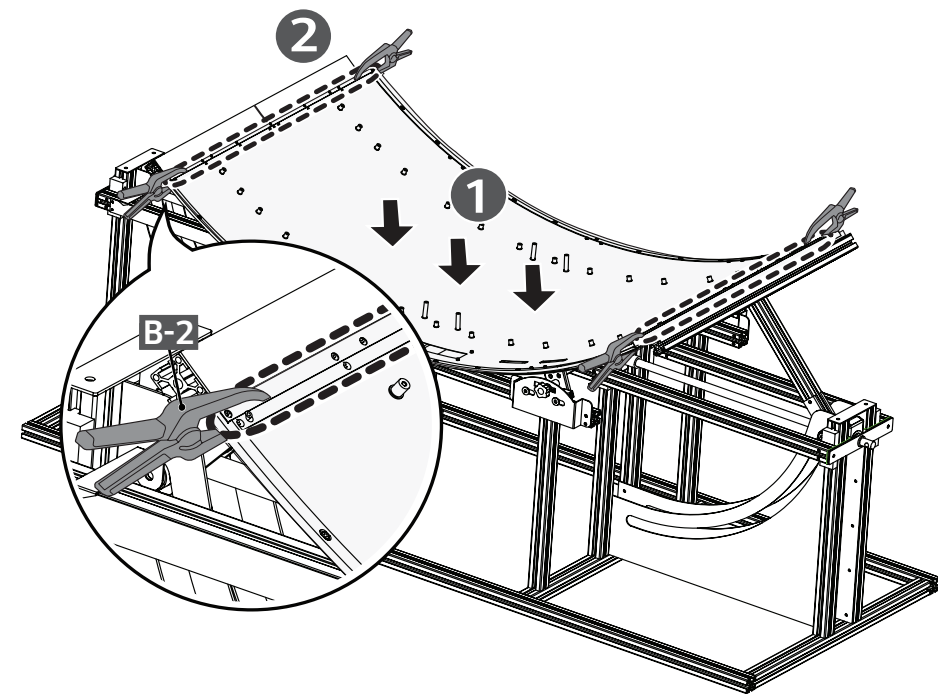

**LG Digital Signage
(MONITOR SIGNAGE)**
Curvature Calibrator
ACC-CC-EF5E

www.lg.com
Copyright © 2019 LG Electronics Inc. All Rights Reserved.

1

2

3

4

5-1 Landscape (Concave)

5-2 Landscape (Convex)

5-3 Portrait (Concave)

5-4 Portrait (Convex)

55EF5F / 55EF5G / 55EF5K

	A (mm) / E		B (mm) / E	
Concave	1000	269.9	1000	272.7
	2000	136.4	1500	214.7
	3000	89.8	3000	102.1
	6000	40	6000	56.2
	10000	27	10000	50
	C (mm) / E		D (mm) / E	
Convex	1000	9837.3	1000	9837.8
	2000	9898.2	1500	9873.4
	3000	9928.2	3000	9924.7
	6000	9966.8	6000	9963.9
	10000	9979	10000	9973