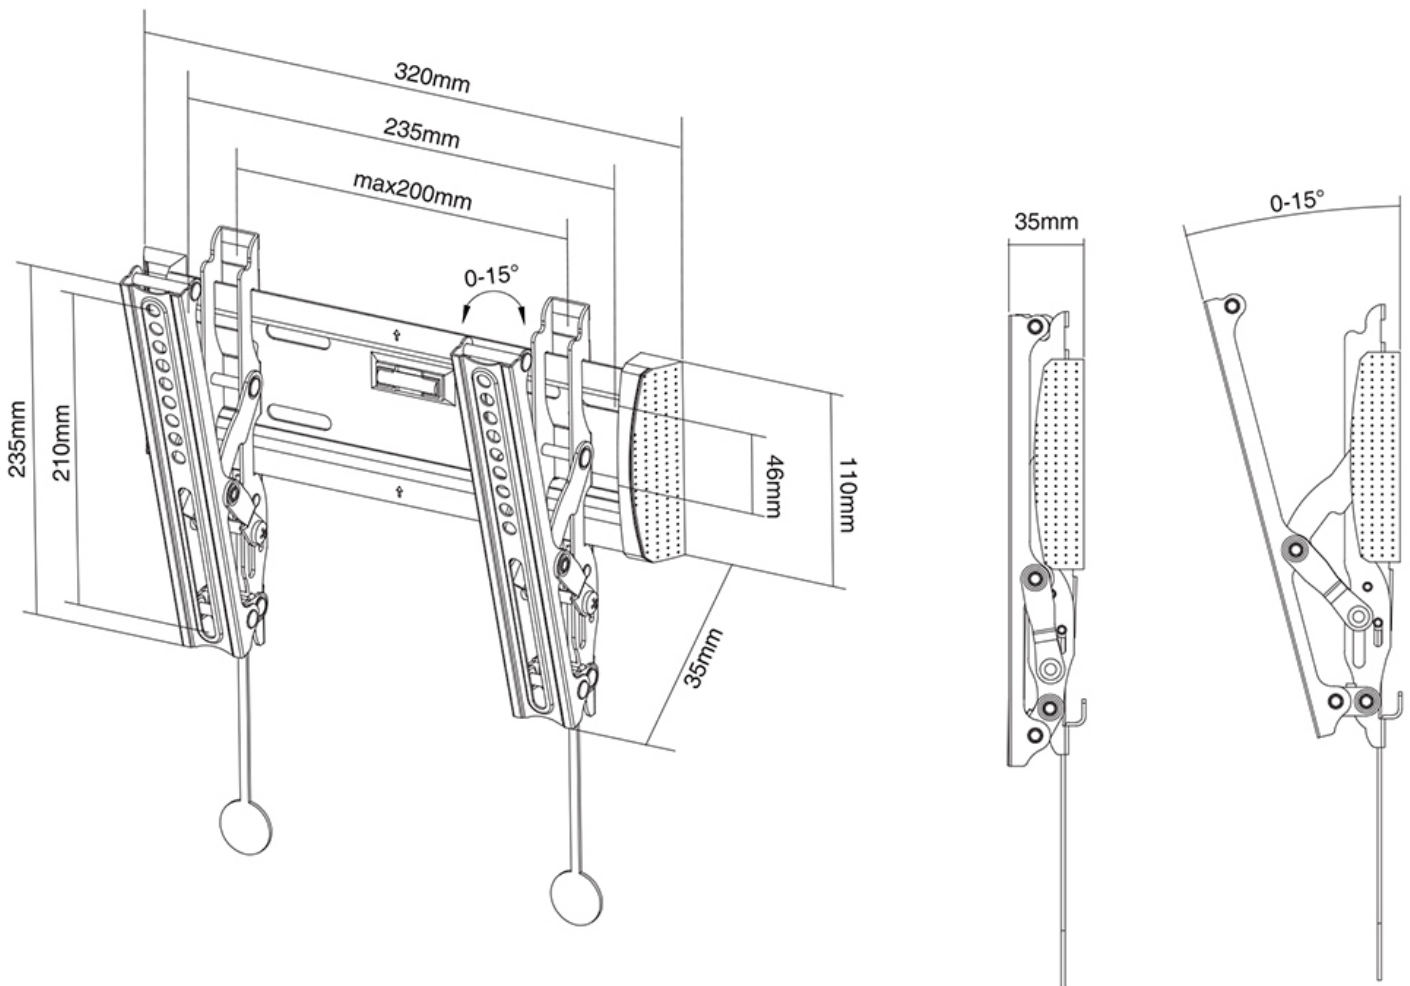

NM-W125BLACK

NEOMOUNTS SELECT TV WALL MOUNT

Neomounts