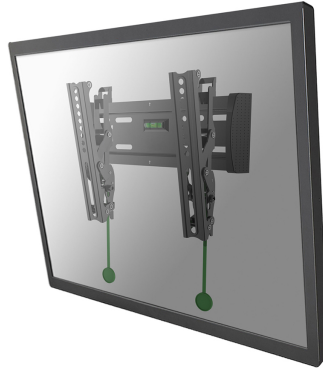

NM-W125BLACK

NEOMOUNTS SELECT TV WALL MOUNT

SPECIFICATIONS

GENERAL

Min. screen size*	10 inch
Max. screen size*	40 inch
Max. weight	20 kg (per screen)
Screens	1
VESA minimum	75x75 mm
VESA maximum	200x200 mm
Distance to wall	3,5 cm

FUNCTIONALITY

Type	Tilt
Tilt (degrees)	15°
Adjustment type	None

INFORMATION

Color	Black
Main material	Steel
Warranty	5 year
EAN code	8717371444976

*Please note: The inch sizes stated are just an indication, combined with the weight and VESA sizes. The maximum weight and VESA size are absolute restrictions for the products and should not be exceeded.

Neomounts