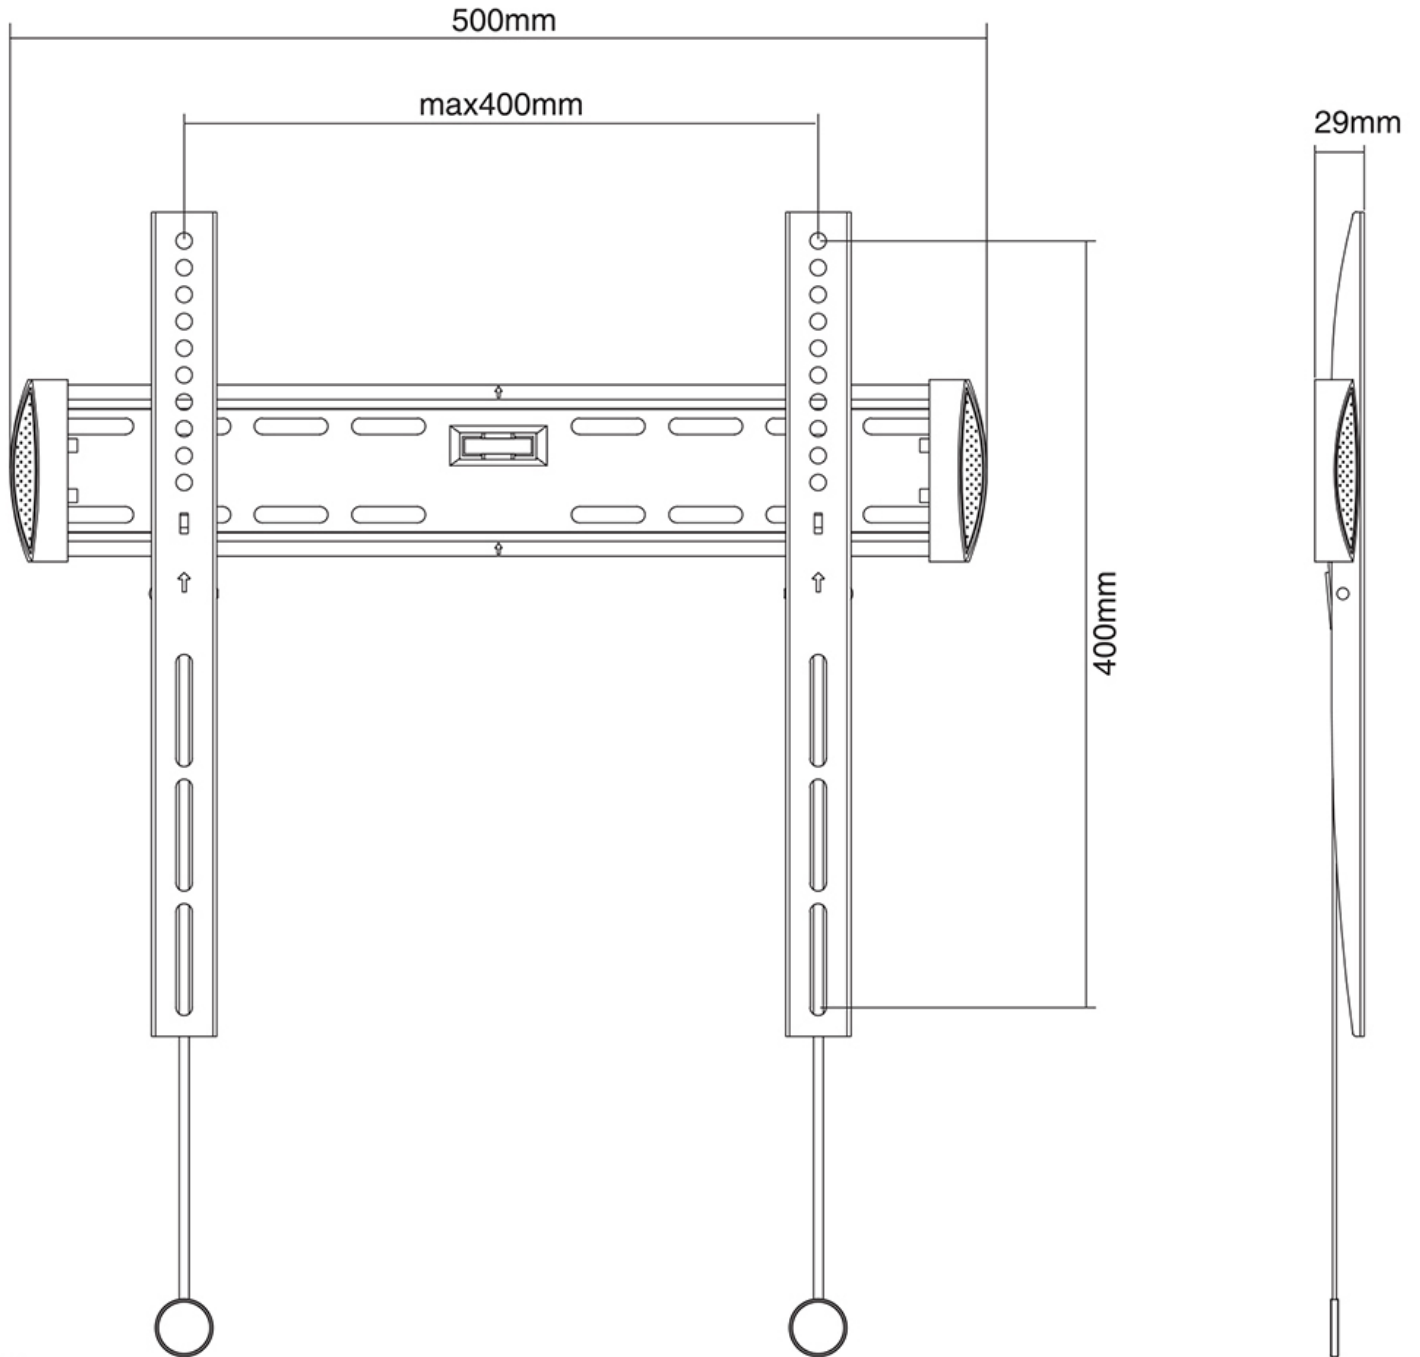

NM-W340BLACK

NEOMOUNTS SELECT TV WALL MOUNT

Neomounts