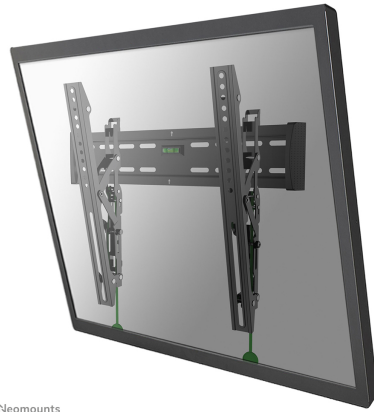

NM-W345BLACK

NEOMOUNTS SELECT TV WALL MOUNT

SPECIFICATIONS

GENERAL

Min. screen size*	32 inch
Max. screen size*	55 inch
Max. weight	25 kg (per screen)
Screens	1
VESA minimum	100x100 mm
VESA maximum	400x400 mm
Distance to wall	3,5 cm

Neomounts

Neomounts

Neomounts Select TV/Monitor Wall Mount (tiltable) for 32"-55" Screen - Black

The Neomounts Select wall mount, model NM-W345BLACK is a tiltable wall mount for flat screens up to 55". This mount is a great choice when you want the ultimate viewing flexibility with your flat screen.

Neomounts Selects' tilt (12°) technology allows the mount to change to a viewing angle to fully benefit from the capabilities of the flat screen. Ideal for flat screens that are mounted higher on the wall. The depth of this mount is 3,5 centimetres.

Neomounts Select NM-W345BLACK is suitable for screens up to 55" (140 cm). The weight capacity of this product is 25 kg. The wall mount is suitable for screens that meet VESA hole pattern 100x100 to 400x400 mm.