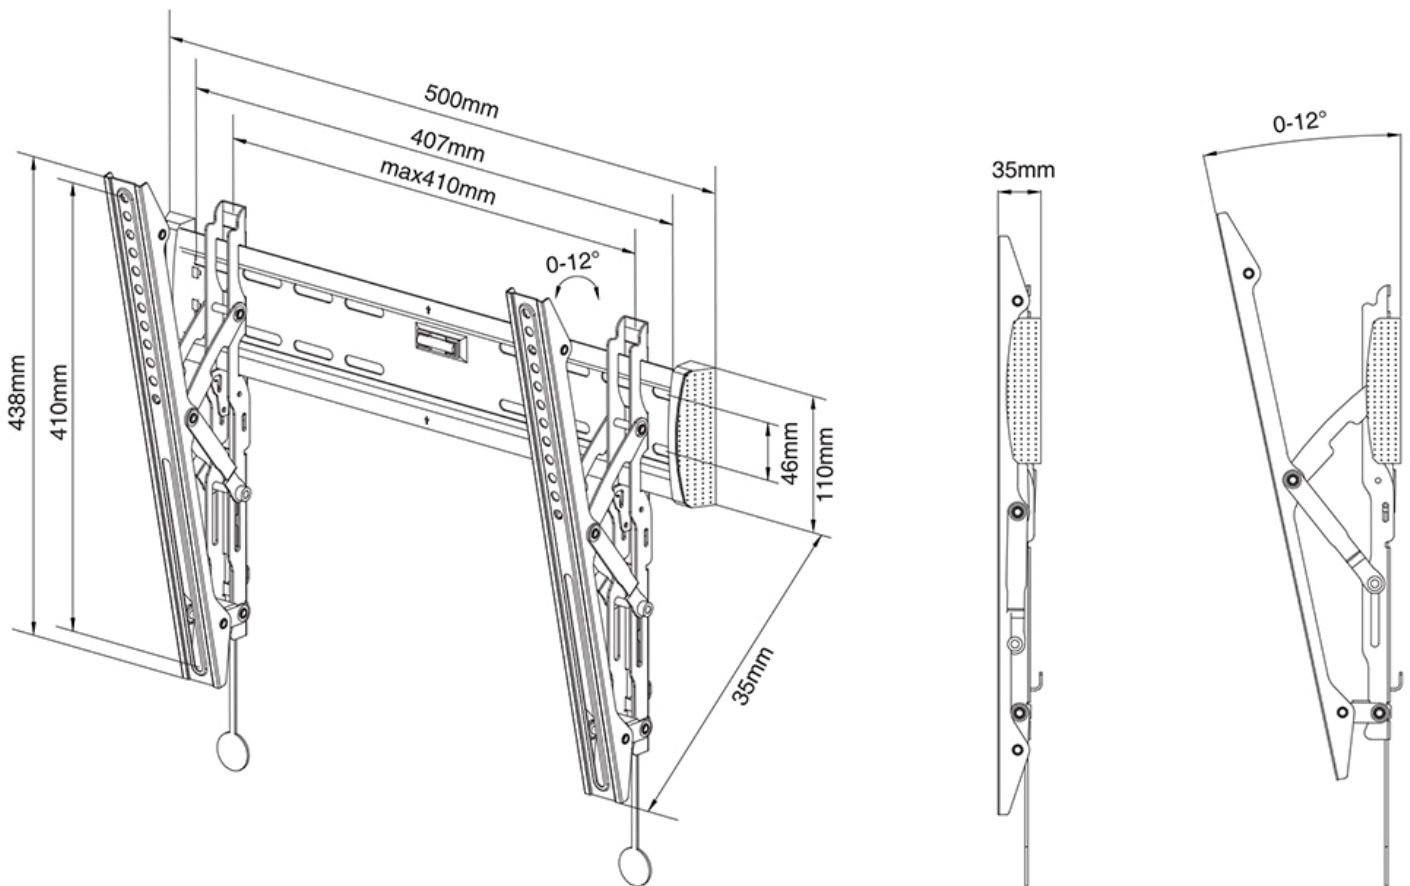

NM-W345BLACK

NEOMOUNTS SELECT TV WALL MOUNT

Neomounts